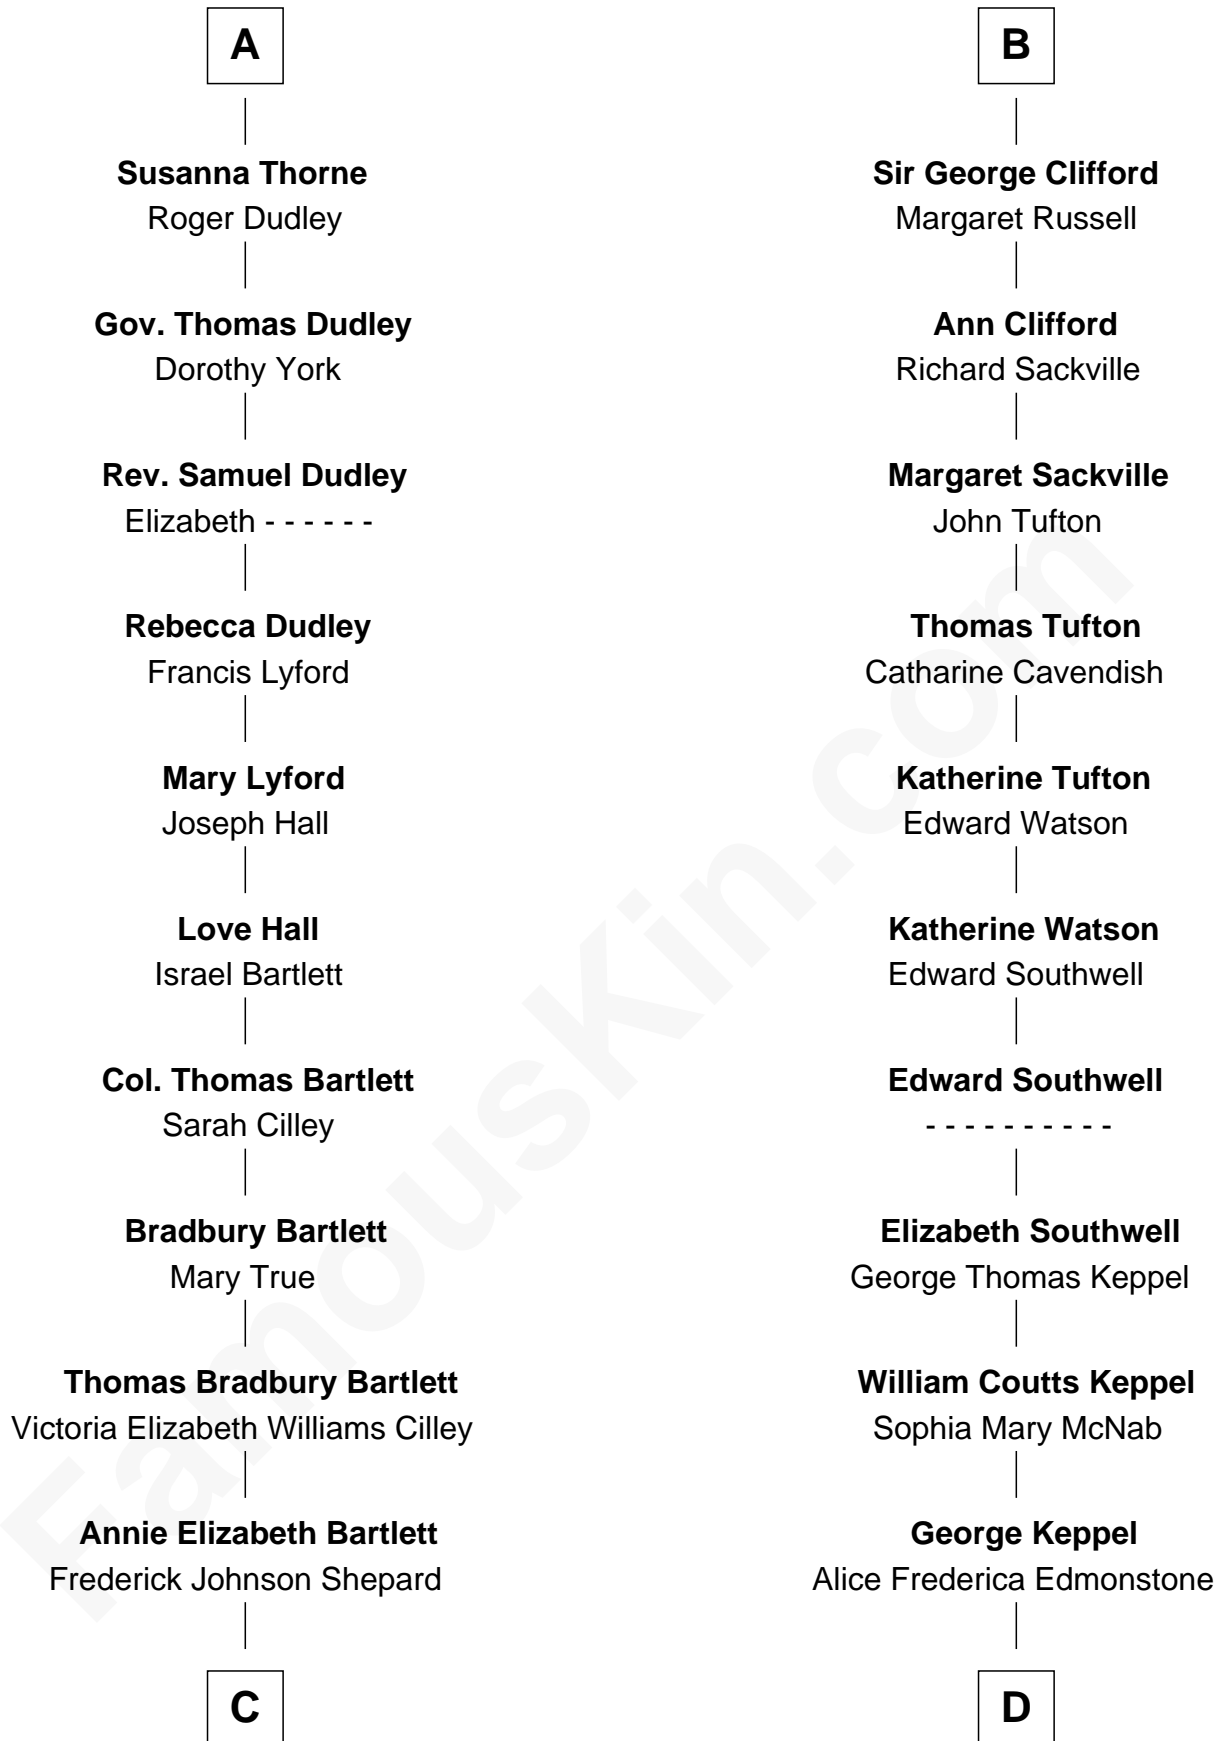

FamousKin.com
Relationship Chart of
Alan Shepard

Mercury and Apollo Astronaut

18th cousin 1 time removed of

Camilla Parker Bowles

Queen Consort of the United Kingdom

Sir John Grey
 Avice Marmion

C

Alan Bartlett Shepard
Pauline Renza Emerson

Alan Shepard
Mercury and Apollo Astronaut

D

Sonia Rosemary Keppel
Roland Calvert Cubitt

Rosalind Maud Cubitt
Bruce Middleton Hope Shand

Camilla Parker Bowles
Queen Consort

FamousKin.com