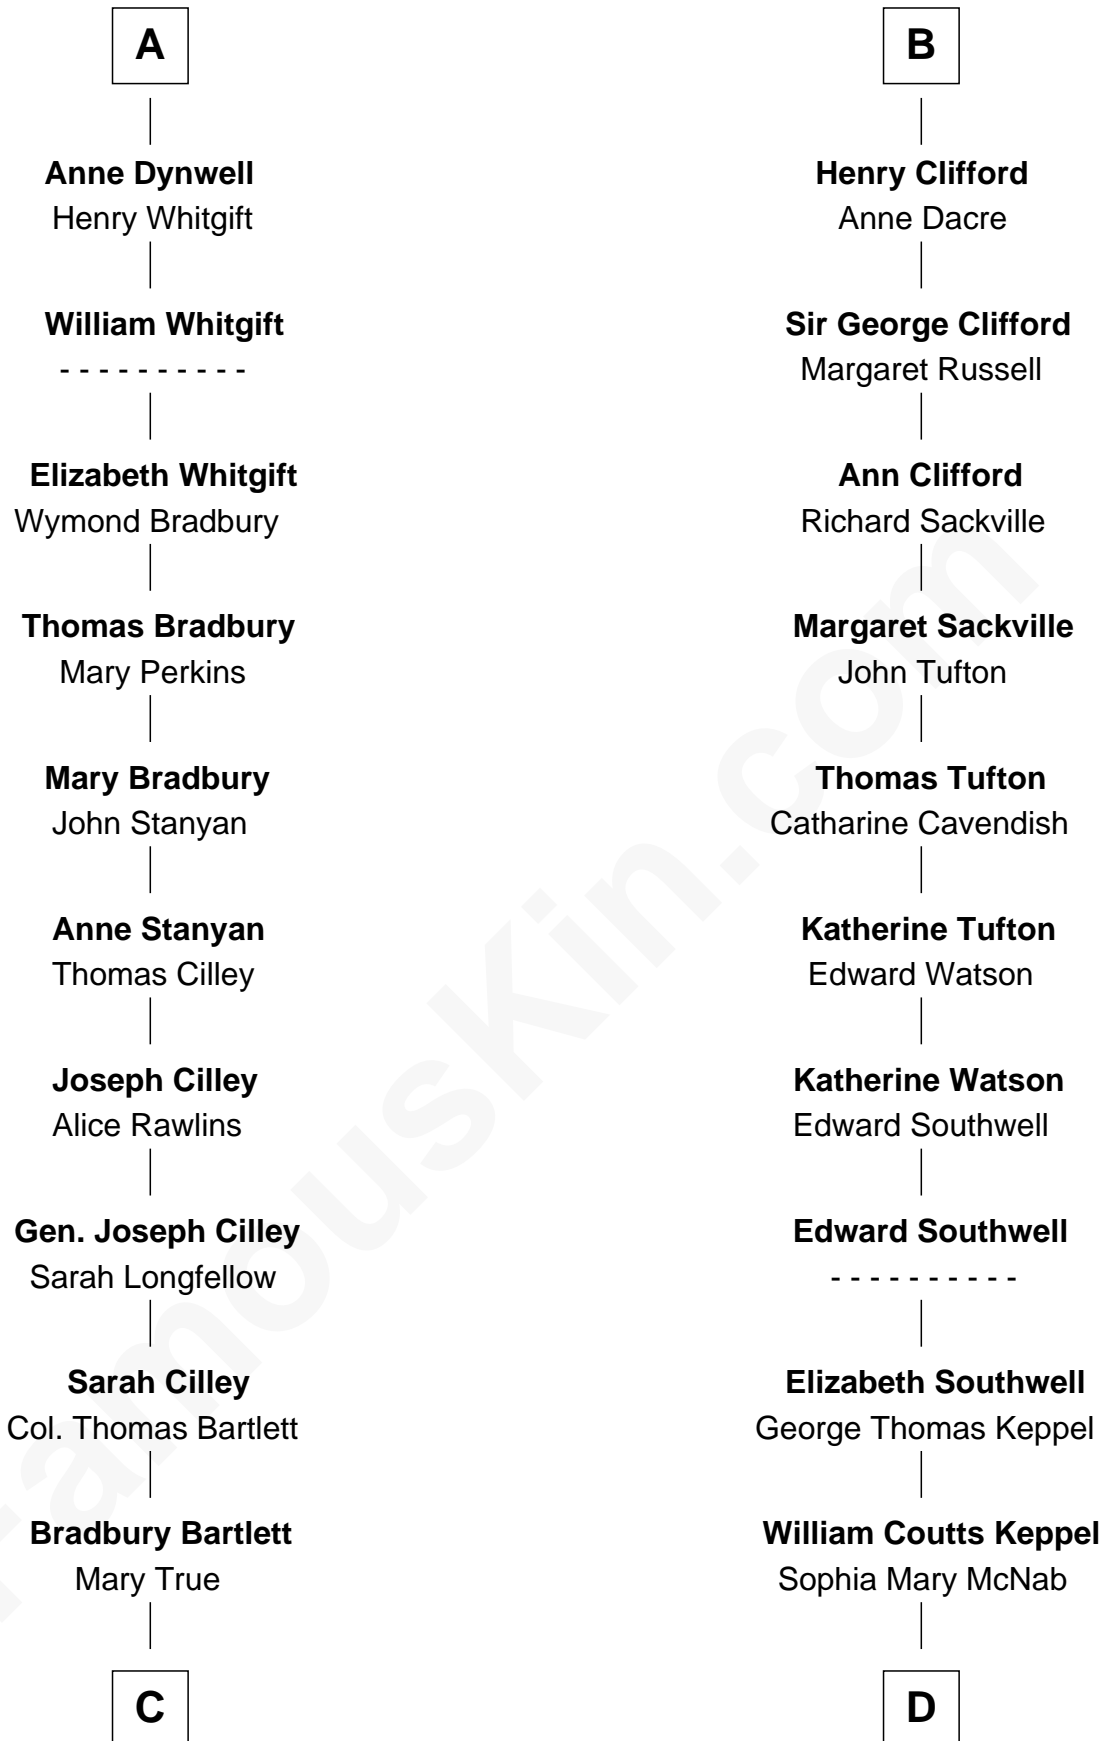

FamousKin.com Relationship Chart of

Alan Shepard

Mercury and Apollo Astronaut

20th cousin of

Camilla Parker Bowles

Queen Consort of the United Kingdom

Sir Geoffrey le Scrope

Ivetta de Ros

Joan - - - - -

Joan Scrope

Henry Fitzhugh

Henry FitzHugh

Elizabeth Grey

Eleanor Fitzhugh

Sir Henry Bromflete

Margaret Bromflete

John Clifford

Henry Clifford

Anne St. John

Henry Clifford

Margaret Percy

B

C

Thomas Bradbury Bartlett
Victoria Elizabeth Williams Cilley

Annie Elizabeth Bartlett
Frederick Johnson Shepard

Alan Bartlett Shepard
Pauline Renza Emerson

Alan Shepard
Mercury and Apollo Astronaut

D

George Keppel
Alice Frederica Edmonstone

Sonia Rosemary Keppel
Roland Calvert Cubitt