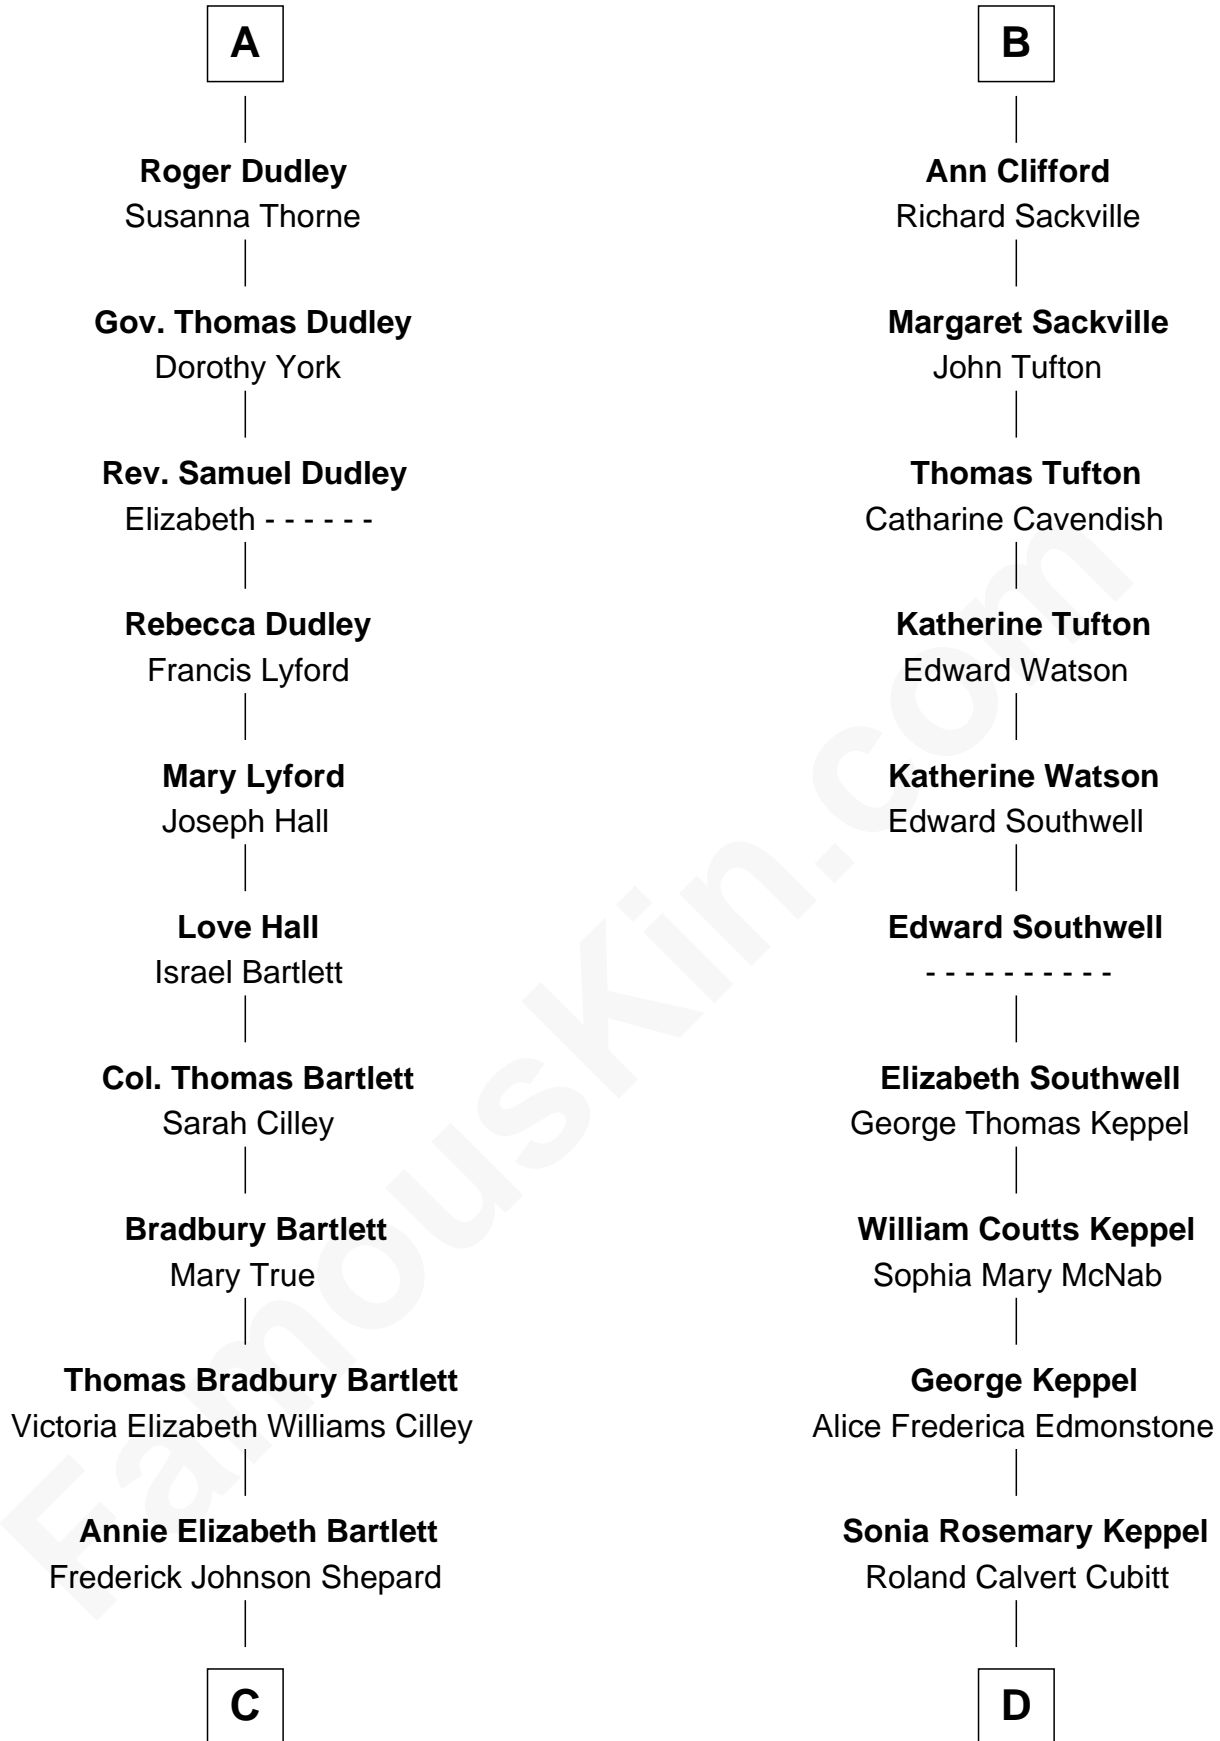

FamousKin.com Relationship Chart of

Alan Shepard

Mercury and Apollo Astronaut

18th cousin of

Camilla Parker Bowles

Queen Consort of the United Kingdom

Sir Philip le Despencer

Elizabeth - - - - -

Sir Philip le Despencer

Elizabeth de Tibetot

Margery Despencer

Sir Roger Wentworth

Henry Wentworth

Elizabeth Howard

Margery Wentworth

Sir William Waldegrave

Margaret Waldegrave

Sir John St. John

Margaret St. John

Sir Francis Russell

Margaret Russell

Sir George Clifford

B

C

Alan Bartlett Shepard
Pauline Renza Emerson

Alan Shepard
Mercury and Apollo Astronaut

D

Rosalind Maud Cubitt
Bruce Middleton Hope Shand

Camilla Parker Bowles
Queen Consort

FamousKin.com