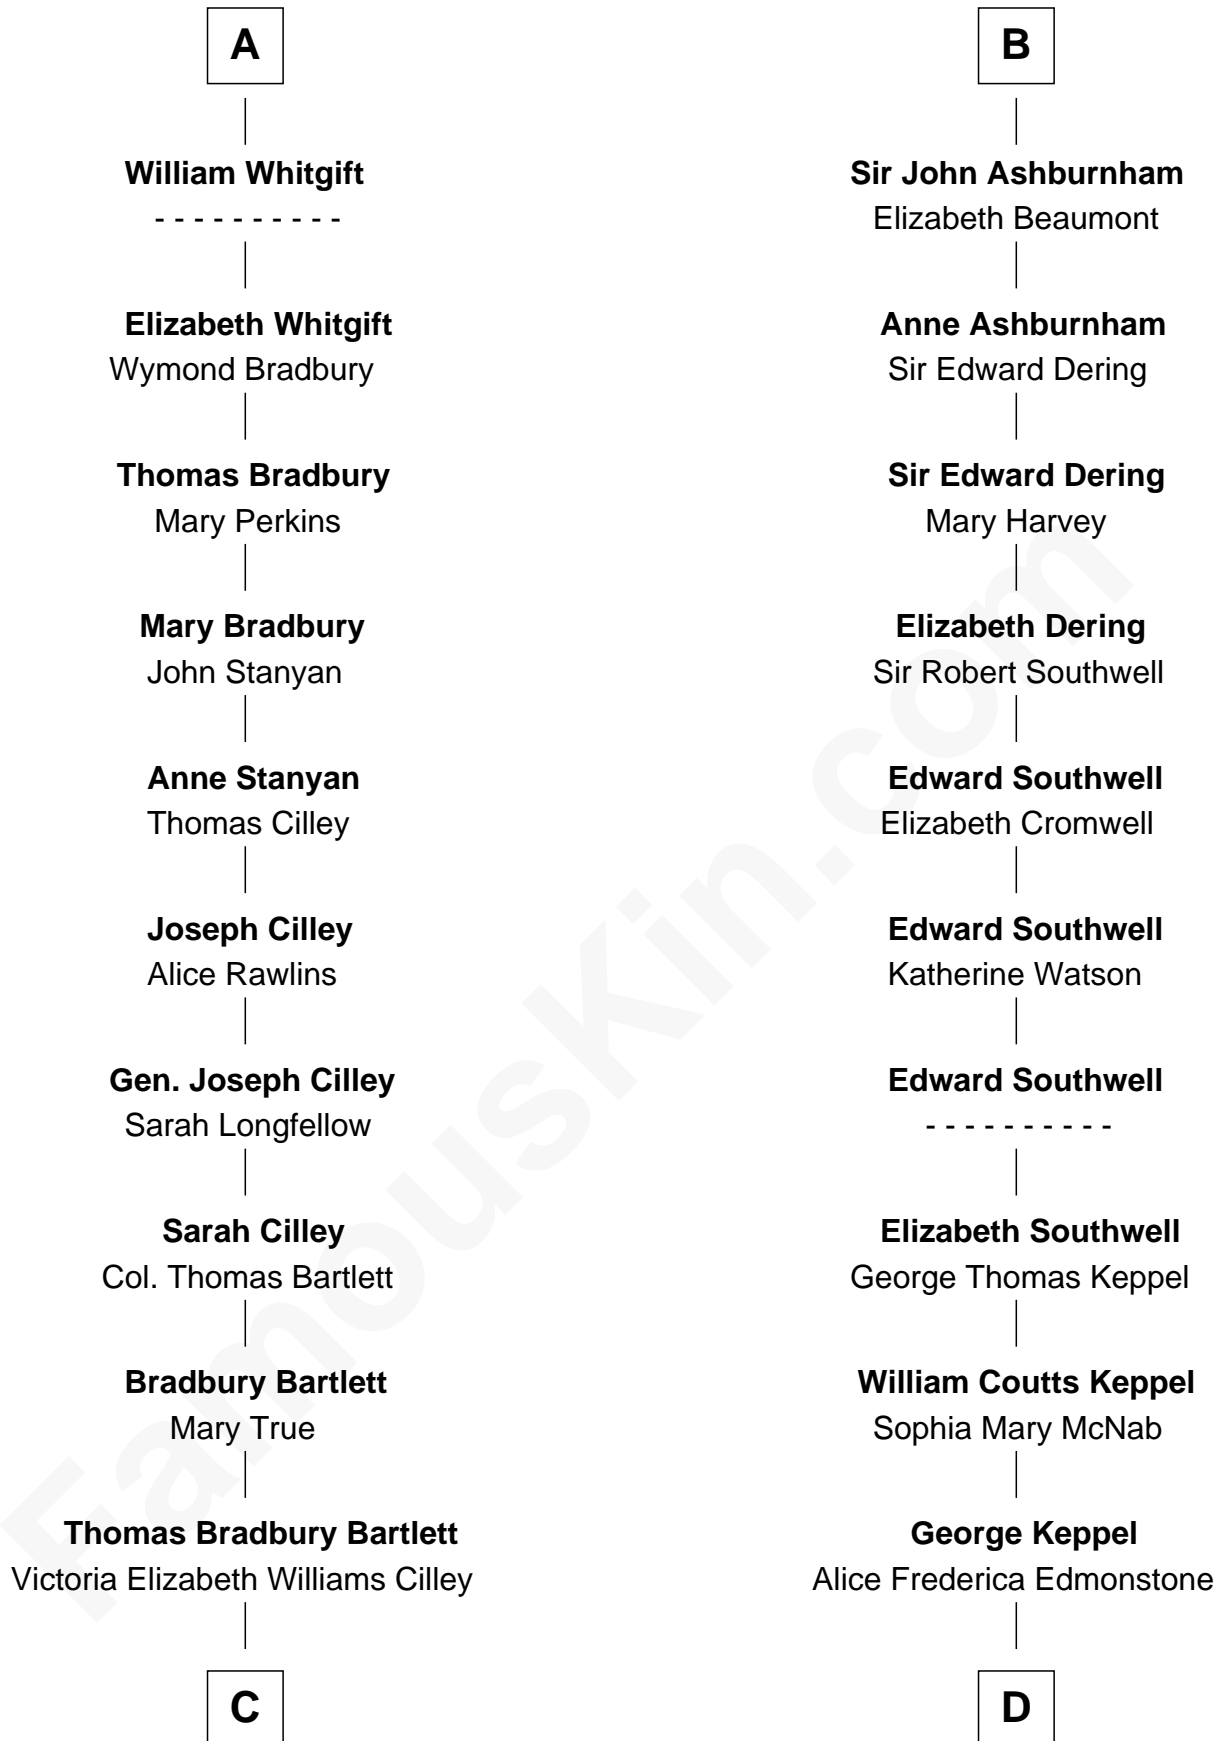

FamousKin.com Relationship Chart of

Alan Shepard

Mercury and Apollo Astronaut

19th cousin of

Camilla Parker Bowles

Queen Consort of the United Kingdom

John de Welles

Maud de Roos

A

Anne de Welles
James Butler

James Butler
Joan Beauchamp

Sir Thomas Butler
Anne Hankeford

Margaret Butler
Sir William Boleyn

Margaret Boleyn
John Sackville

Isabel Sackville
John Ashburnham

John Ashburnham
Mary Fane

B

C

Annie Elizabeth Bartlett
Frederick Johnson Shepard

Alan Bartlett Shepard
Pauline Renza Emerson

Alan Shepard
Mercury and Apollo Astronaut

D

Sonia Rosemary Keppel
Roland Calvert Cubitt

Rosalind Maud Cubitt
Bruce Middleton Hope Shand