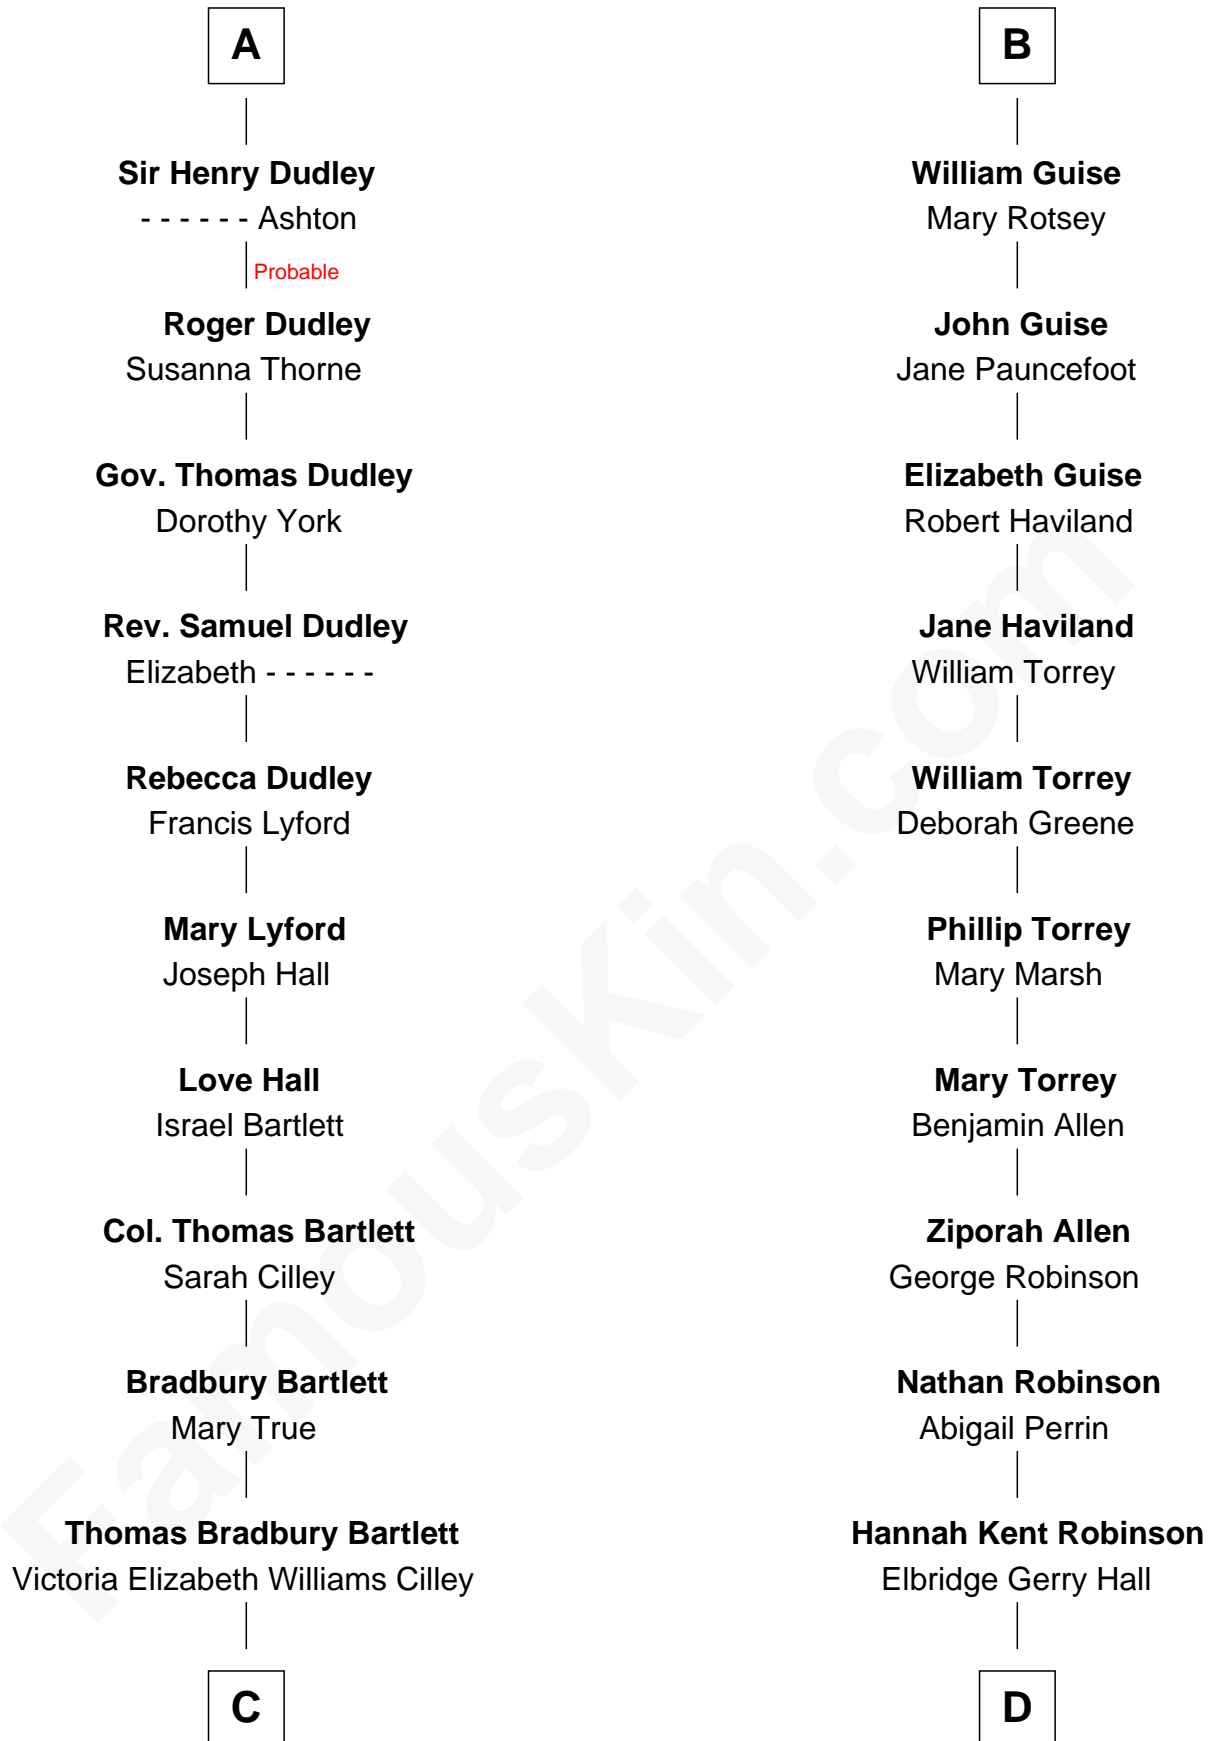

# FamousKin.com Relationship Chart of

**Alan Shepard**

*Mercury and Apollo Astronaut*

19th cousin 1 time removed of

**Raquel Welch**

*Movie Actress*

**Henry Plantagenet**

Maud de Chaworth

Isabella de Beaumont

**Blanche of Lancaster**

John of Gaunt

**Elizabeth of Lancaster**

John de Holand

**Constance de Holand**

Sir John Grey

**Sir Edmund Grey**

Katherine Percy

**Anne Grey**

Sir John Grey

*Probable*

**Tacy Grey**

John Guise

**B**

**C**

**Annie Elizabeth Bartlett**  
Frederick Johnson Shepard

**Alan Bartlett Shepard**  
Pauline Renza Emerson

**Alan Shepard**  
*Mercury and Apollo Astronaut*

**D**

**Justin Smith Hall**  
Sarah Mehitable Stanford