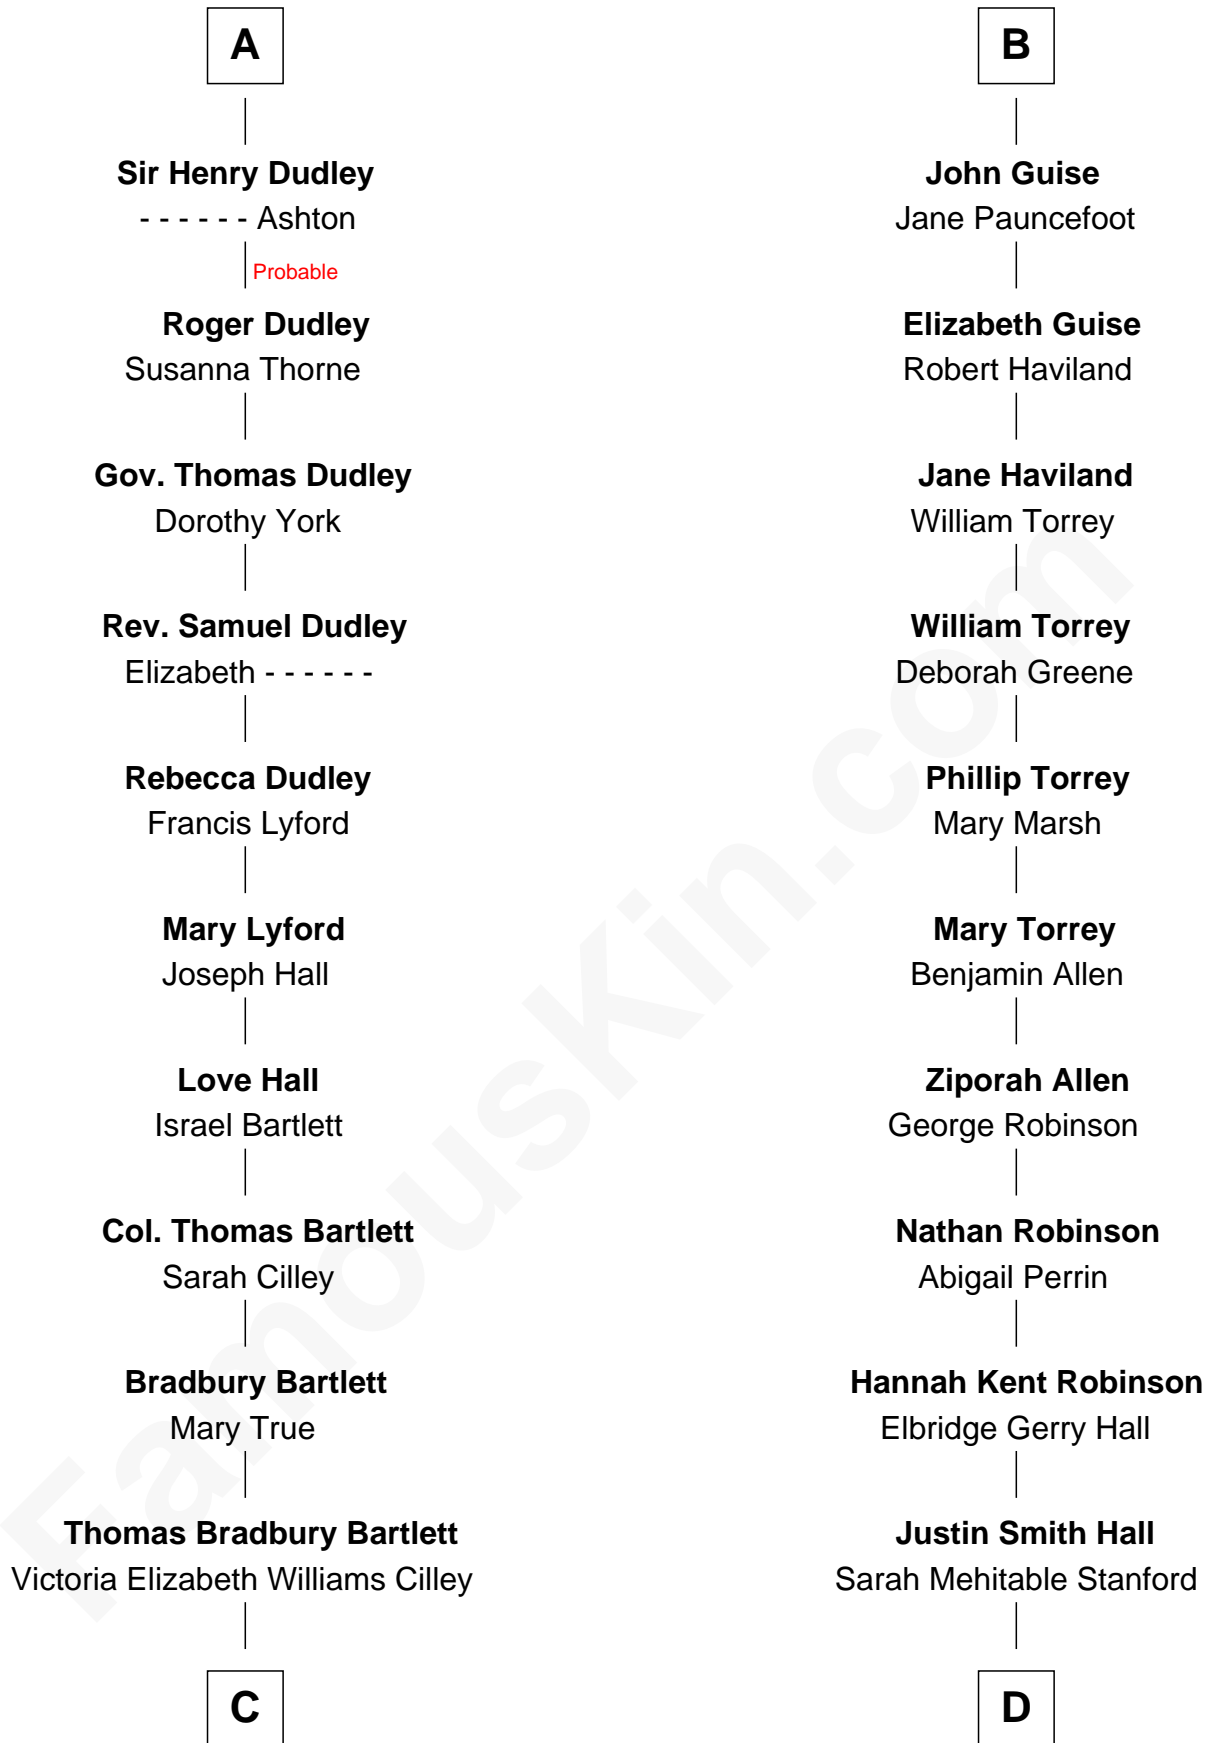

FamousKin.com Relationship Chart of

Alan Shepard

Mercury and Apollo Astronaut

19th cousin of

Raquel Welch

Movie Actress

Sir William de Ros
Margery de Badlesmere

Thomas de Ros
Beatrice de Stafford

Margaret de Ros
Sir Reynold Grey

Sir John Grey
Constance de Holand

Sir Edmund Grey
Katherine Percy

Anne Grey
Sir John Grey

Probable

Tacy Grey
John Guise

William Guise
Mary Rotsey

B

C

Annie Elizabeth Bartlett
Frederick Johnson Shepard

Alan Bartlett Shepard
Pauline Renza Emerson

Alan Shepard
Mercury and Apollo Astronaut

D

Emery Stanford Hall
Clara Louise Adams

Josephine Sarah Hall
Armando Carlos Tejada