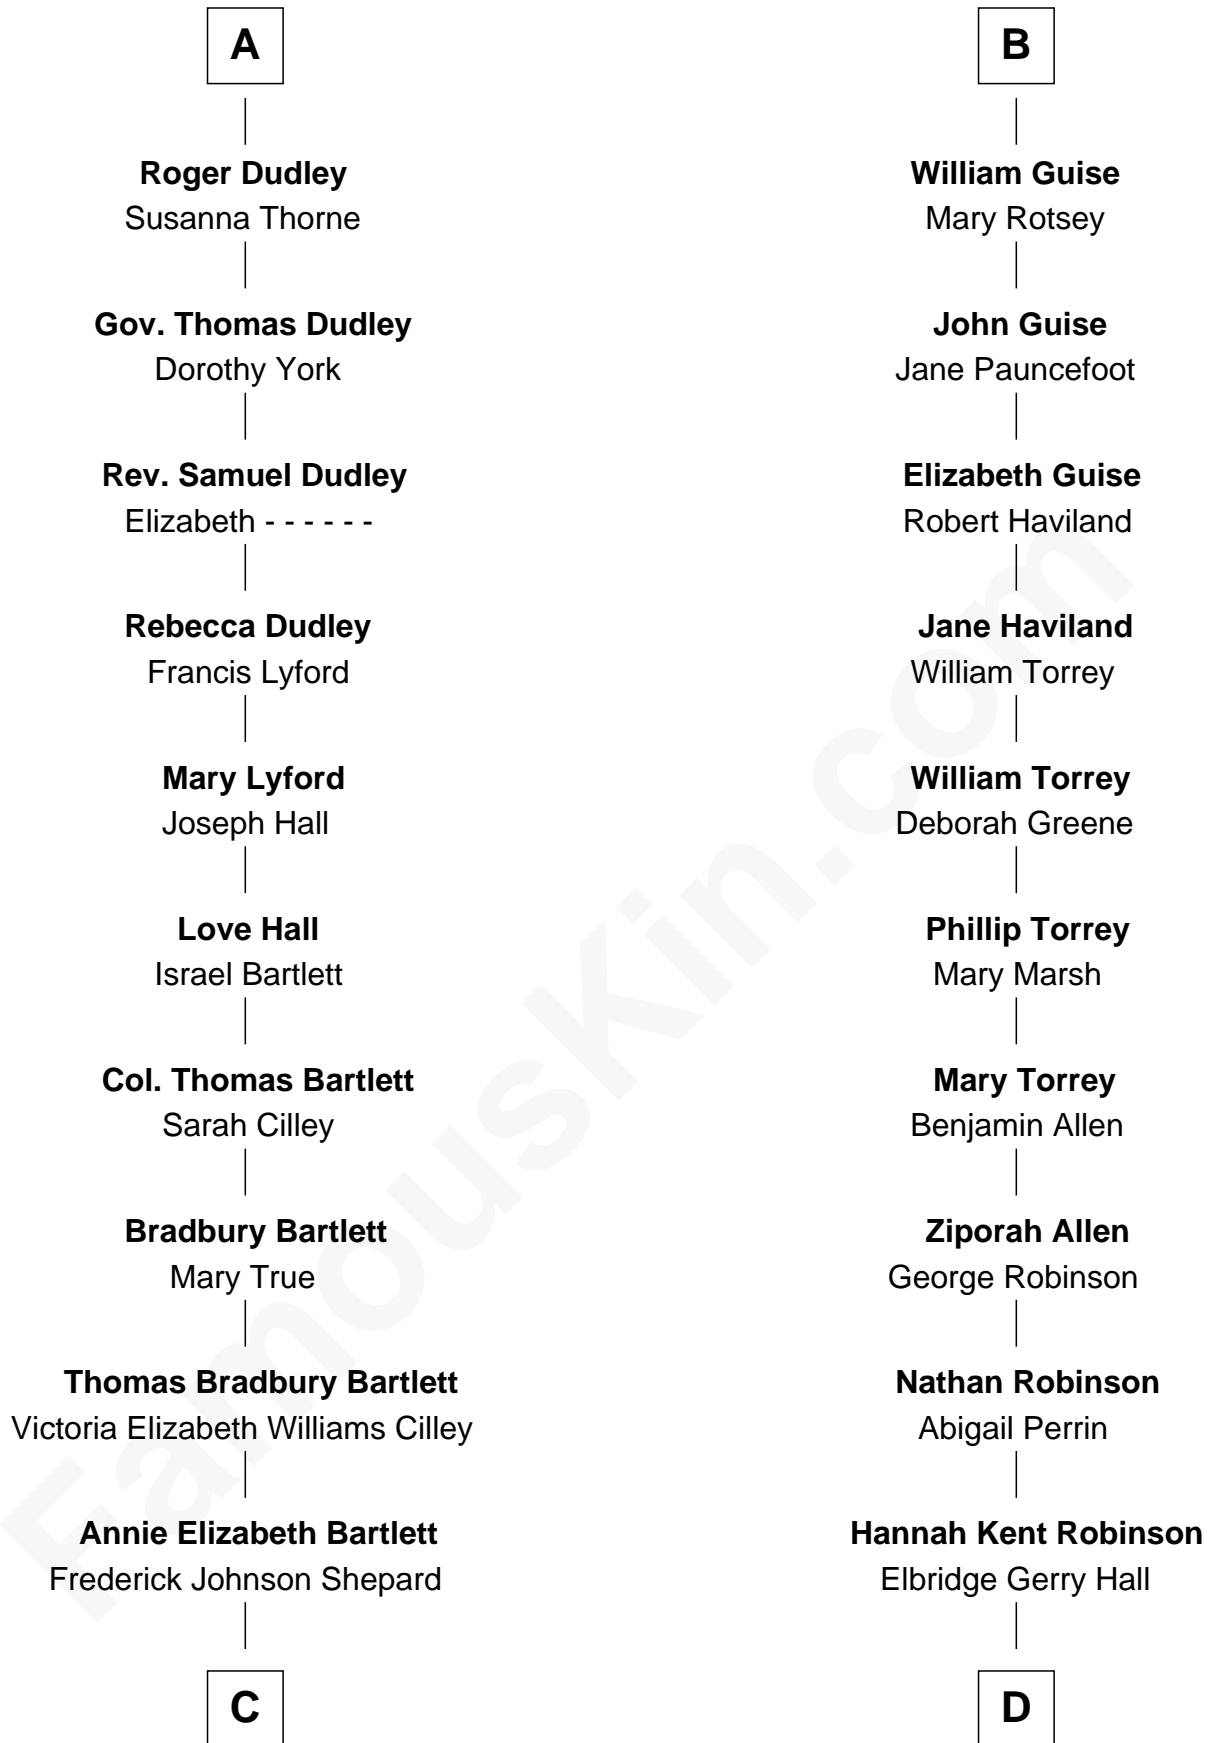

FamousKin.com Relationship Chart of

Alan Shepard

Mercury and Apollo Astronaut

18th cousin 2 times removed of

Raquel Welch

Movie Actress

Sir Maurice de Berkeley

Eve la Zouche

Maurice de Berkeley

Margaret -----

Thomas Berkeley

Catherine Botetourte

Maurice Berkeley

Johanna Denham

Maurice Berkeley

Ellen Montfort

Sir William Berkeley

Anne Stafford

Anne Berkeley

Sir John Guise

John Guise

Tacy Grey

B

C

Alan Bartlett Shepard
Pauline Renza Emerson

Alan Shepard
Mercury and Apollo Astronaut

D

Justin Smith Hall
Sarah Mehitable Stanford

Emery Stanford Hall
Clara Louise Adams

Josephine Sarah Hall
Armando Carlos Tejada