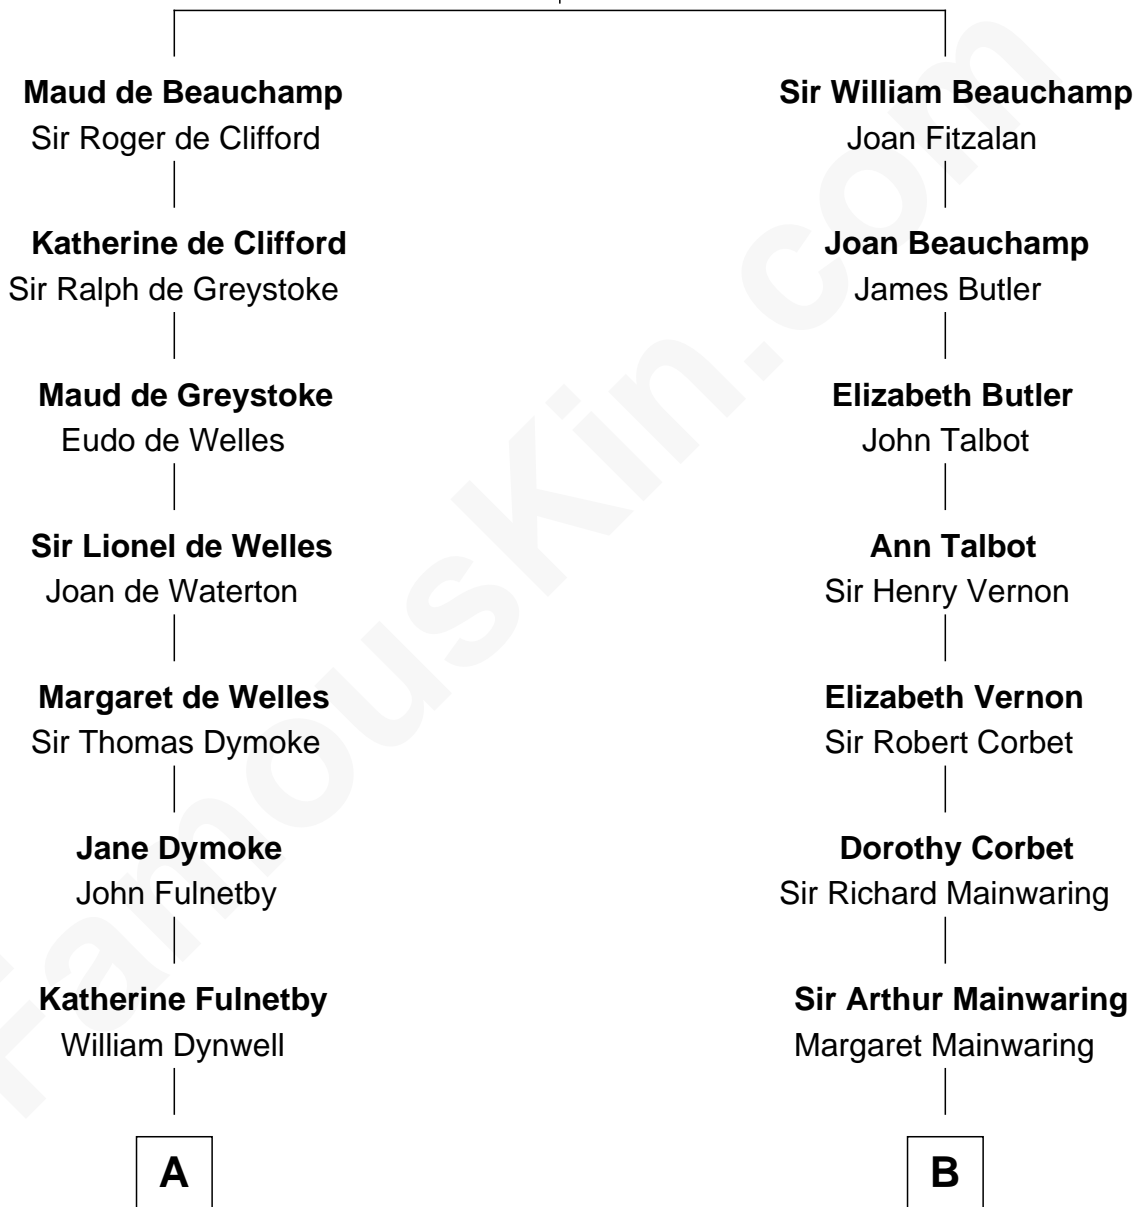

## Relationship Chart of

### Alan Shepard

*Mercury and Apollo Astronaut*

16th cousin 4 times removed of

### Grover Cleveland

*22nd and 24th U.S. President*

**Sir Thomas de Beauchamp**

Katherine de Mortimer

**C**

—  
**Thomas Bradbury Bartlett**  
Victoria Elizabeth Williams Cilley

—  
**Annie Elizabeth Bartlett**  
Frederick Johnson Shepard

—  
**Alan Bartlett Shepard**  
Pauline Renza Emerson

—  
**Alan Shepard**  
*Mercury and Apollo Astronaut*

FamousKin.com