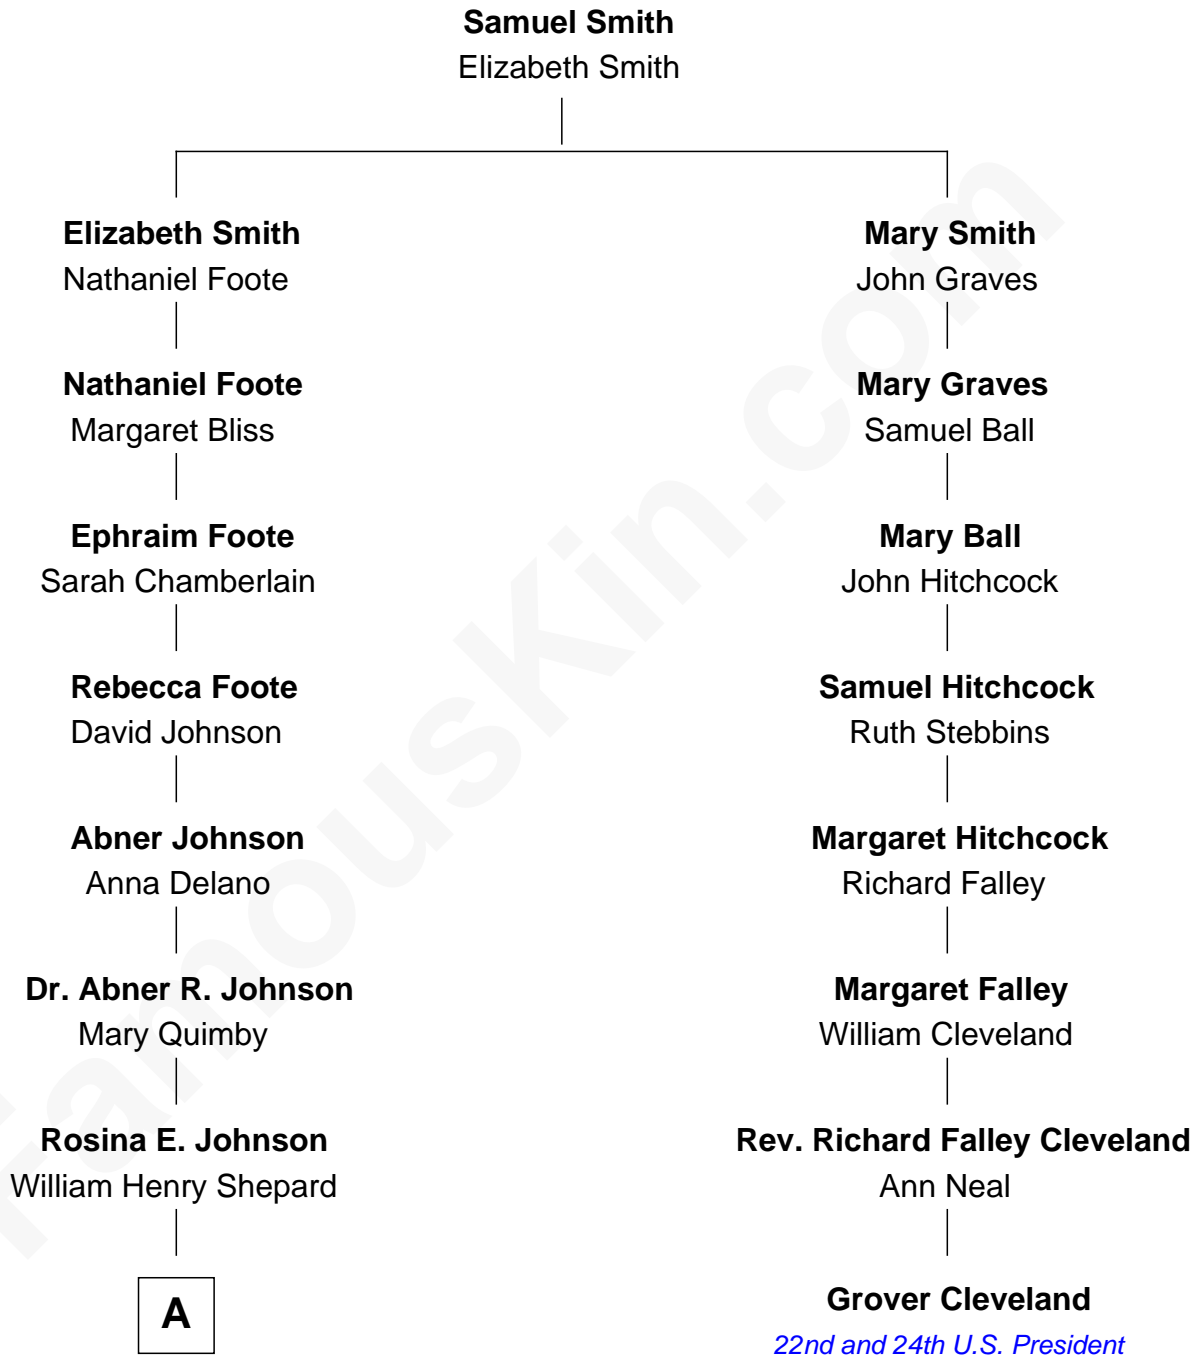

# FamousKin.com Relationship Chart of

**Alan Shepard**

*Mercury and Apollo Astronaut*

7th cousin 2 times removed of

**Grover Cleveland**

*22nd and 24th U.S. President*

**A**

—  
**Frederick Johnson Shepard**

Annie Elizabeth Bartlett

—  
**Alan Bartlett Shepard**

Pauline Renza Emerson

—  
**Alan Shepard**

*Mercury and Apollo Astronaut*

FamousKin.com