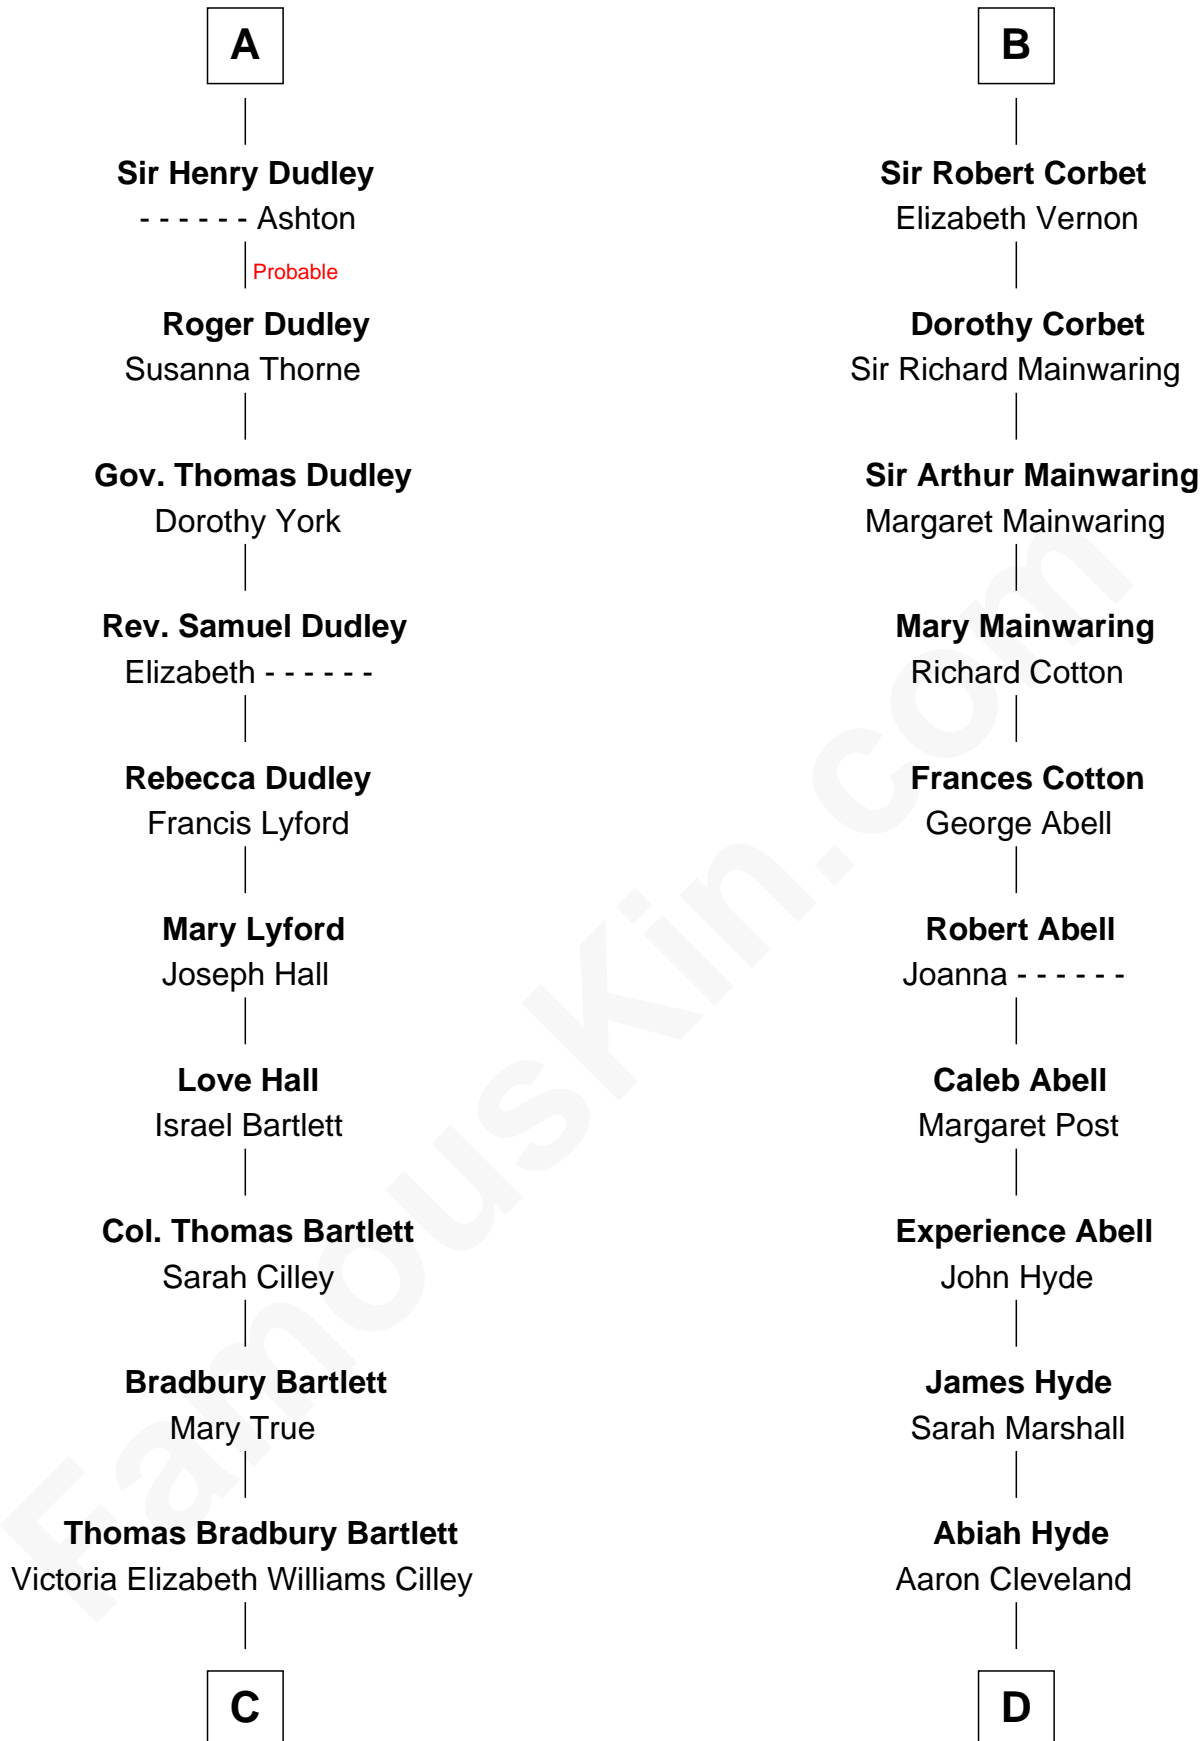

# FamousKin.com Relationship Chart of

**Alan Shepard**

*Mercury and Apollo Astronaut*

19th cousin of

**Grover Cleveland**

*22nd and 24th U.S. President*

**C**

**Annie Elizabeth Bartlett**  
Frederick Johnson Shepard

**Alan Bartlett Shepard**  
Pauline Renza Emerson

**Alan Shepard**  
*Mercury and Apollo Astronaut*

**D**

**William Cleveland**  
Margaret Falley

**Rev. Richard Falley Cleveland**  
Ann Neal

**Grover Cleveland**  
*22nd and 24th U.S. President*