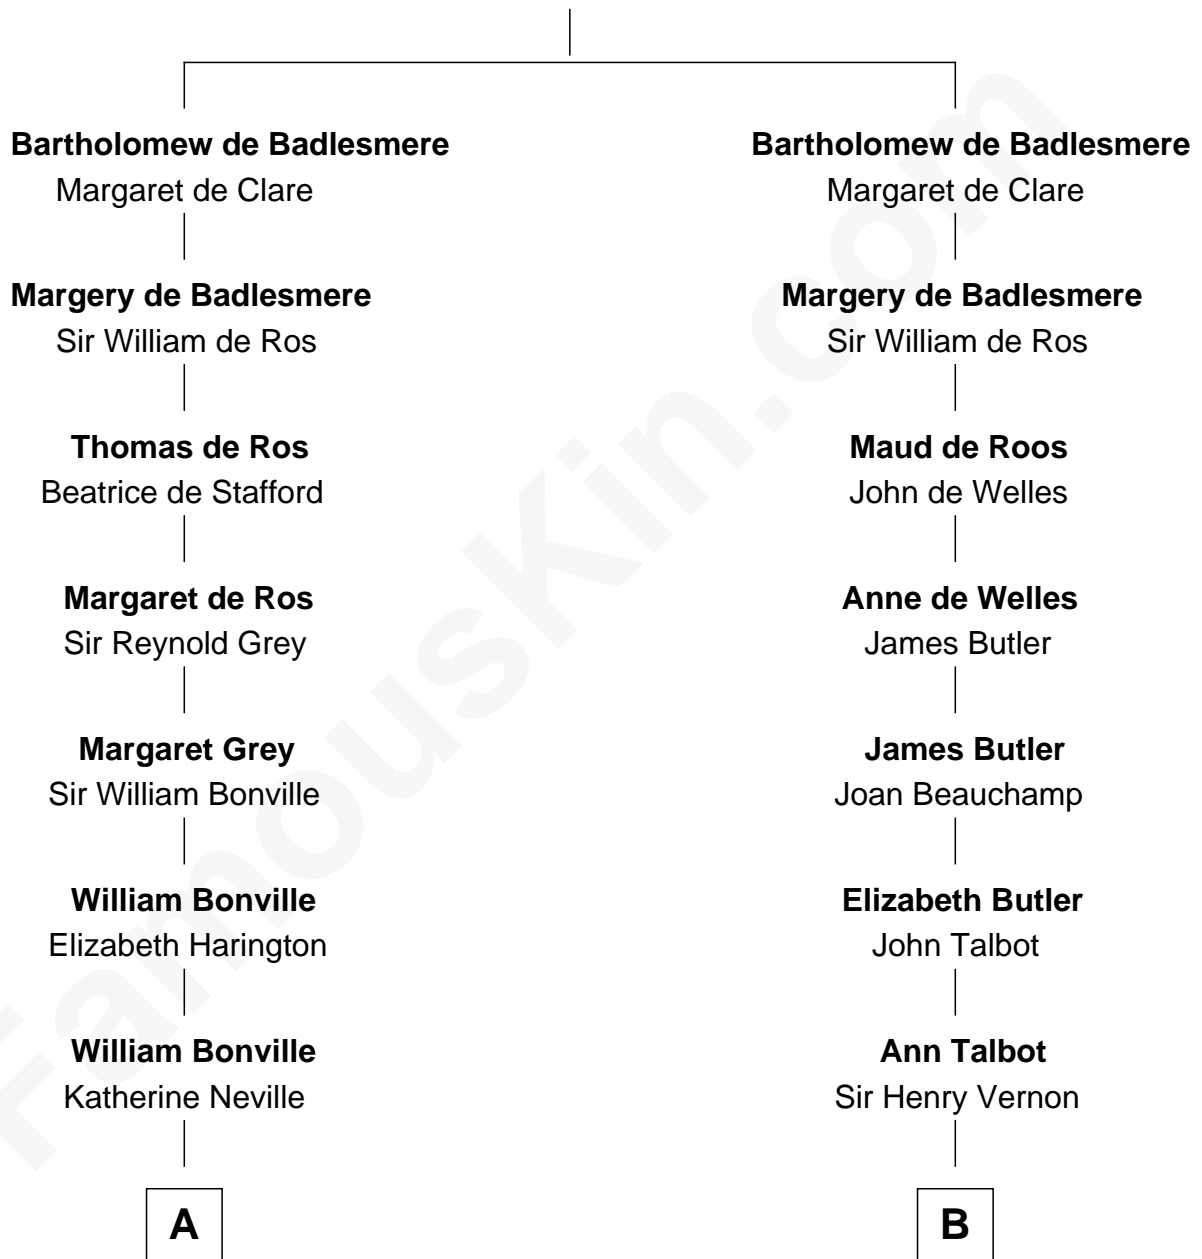

FamousKin.com

Relationship Chart of

Alan Shepard

Mercury and Apollo Astronaut

19th cousin 2 times removed of

Grover Cleveland

22nd and 24th U.S. President

Gunselm de Badlesmere

FamousKin.com