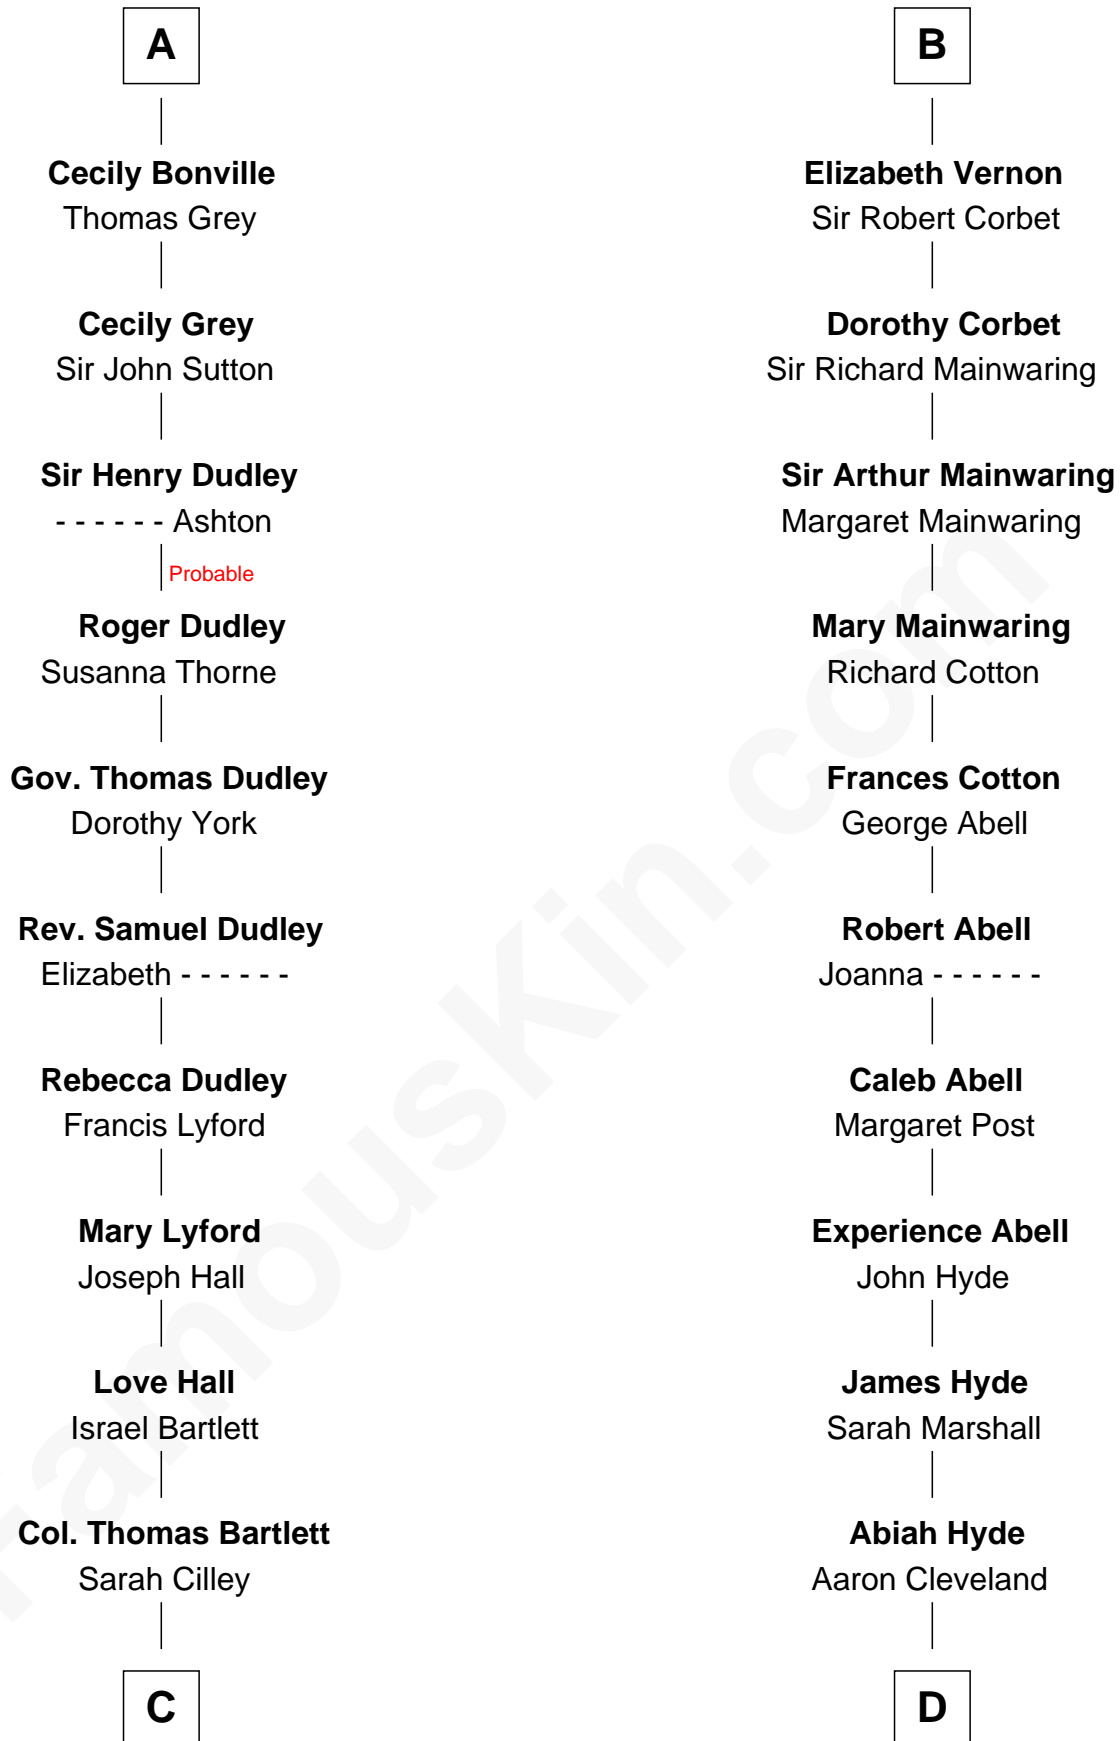

FamousKin.com

Relationship Chart of

Alan Shepard

Mercury and Apollo Astronaut

19th cousin 2 times removed of

Grover Cleveland

22nd and 24th U.S. President

Gunselm de Badlesmere

FamousKin.com