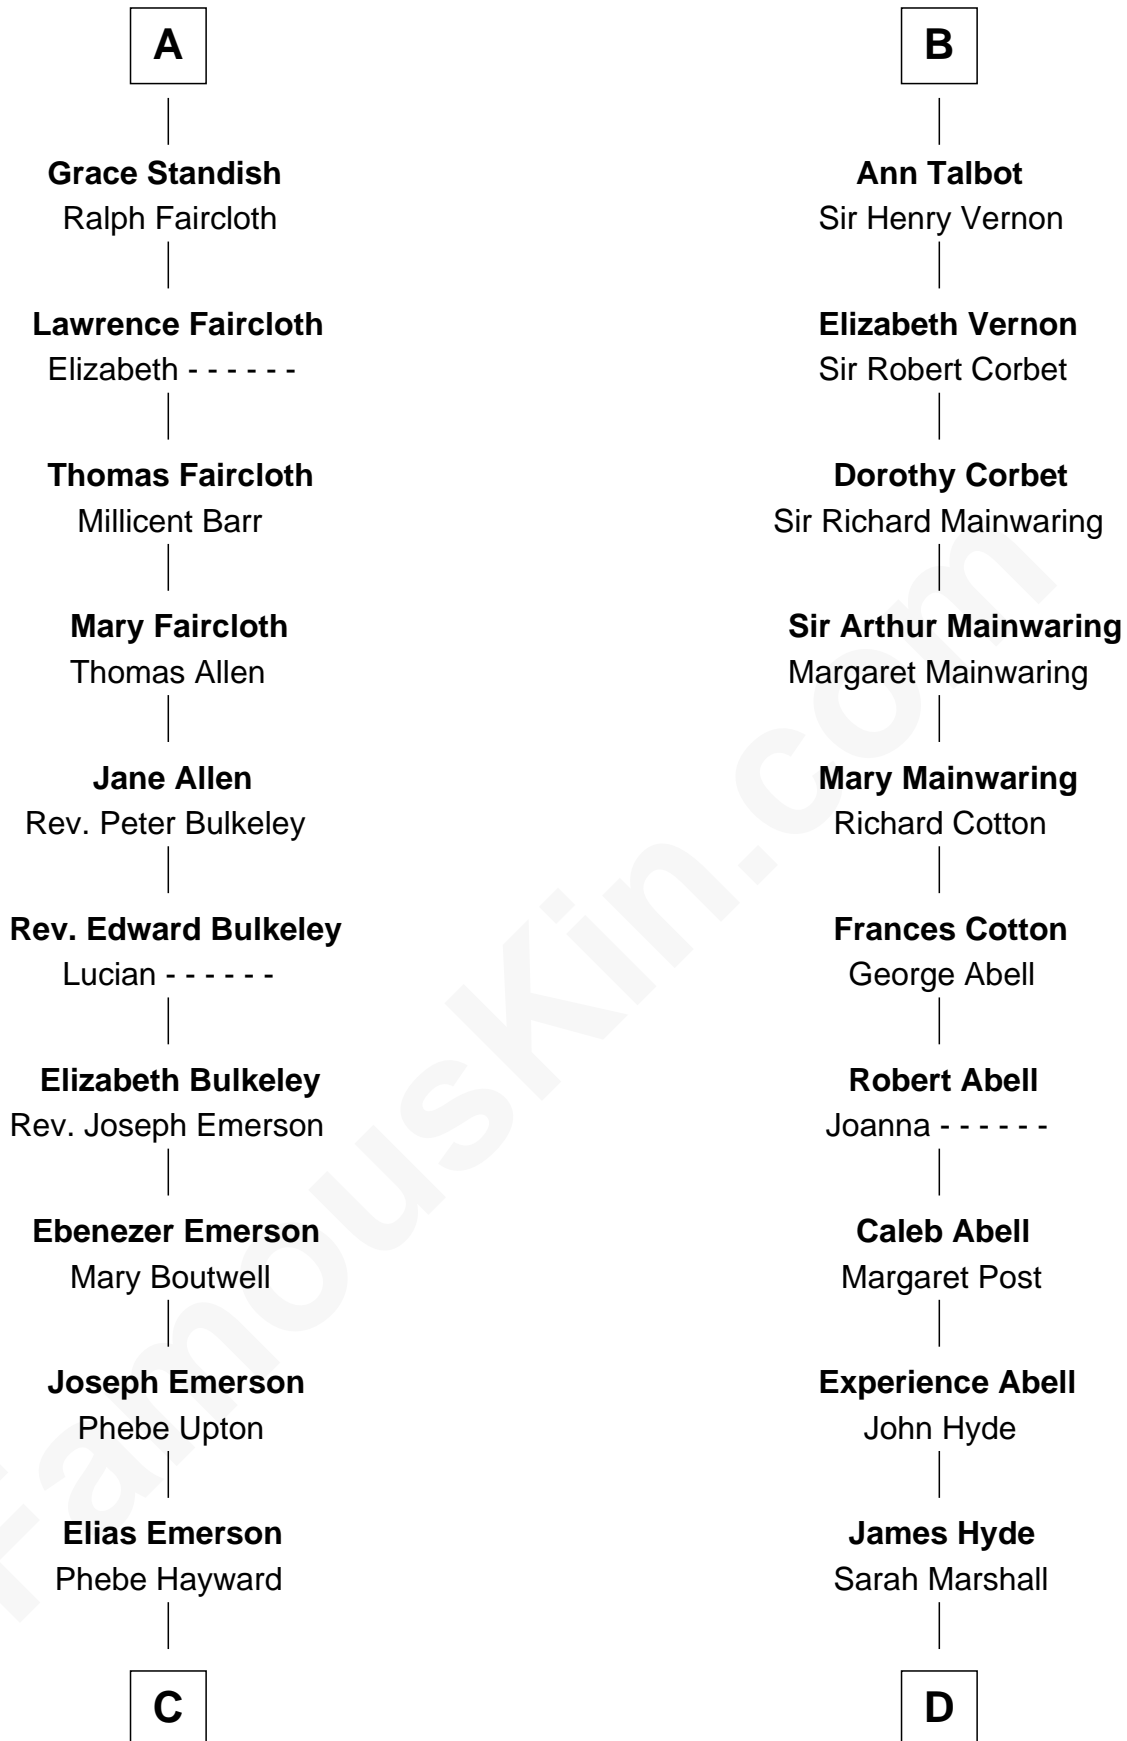

FamousKin.com Relationship Chart of

Alan Shepard

Mercury and Apollo Astronaut

20th cousin 1 time removed of

Grover Cleveland

22nd and 24th U.S. President

Sir William de Ros

Lucy FitzPiers

Alan Bartlett Shepard

Alan Shepard

Mercury and Apollo Astronaut

D

Abiah Hyde

Aaron Cleveland

William Cleveland

Margaret Falley