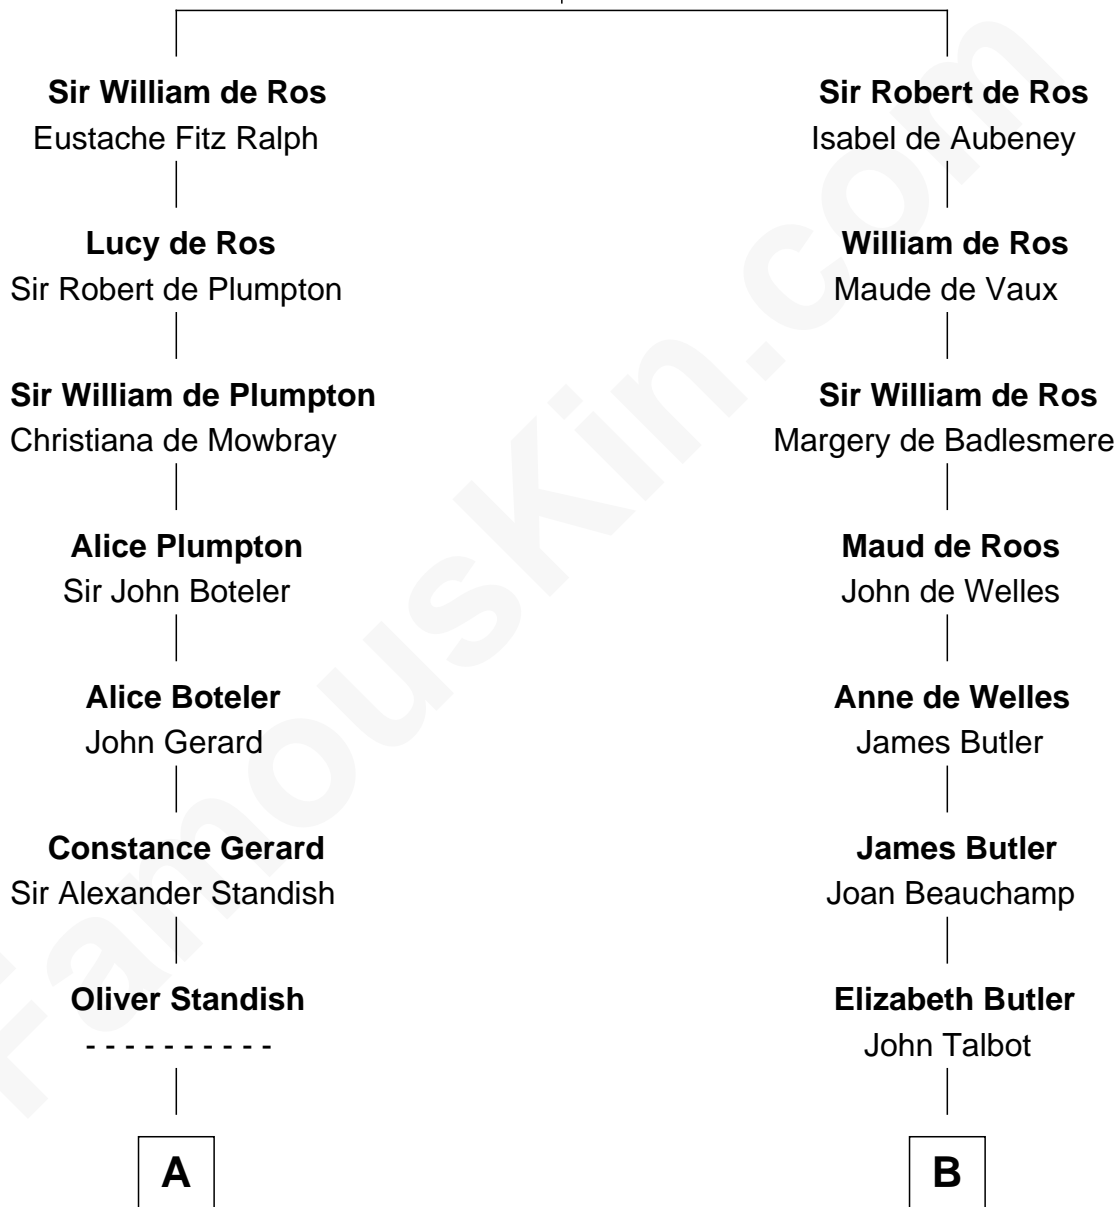

FamousKin.com Relationship Chart of

Alan Shepard

Mercury and Apollo Astronaut

20th cousin 1 time removed of

Grover Cleveland

22nd and 24th U.S. President

Sir William de Ros

Lucy FitzPiers