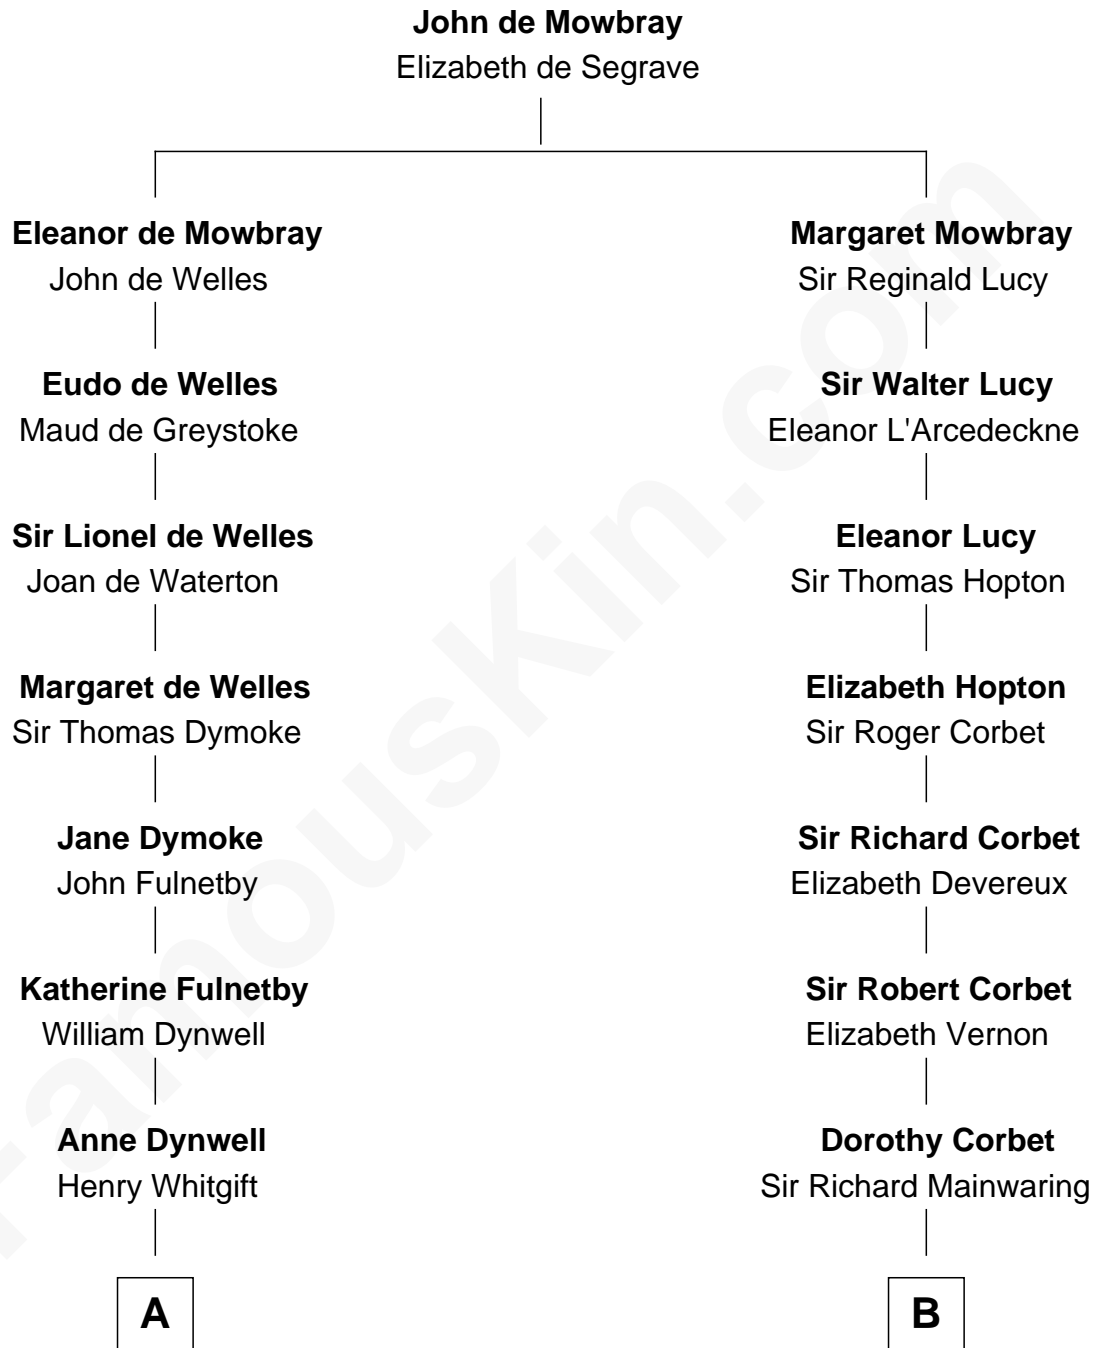

FamousKin.com
Relationship Chart of
Alan Shepard

Mercury and Apollo Astronaut

17th cousin 2 times removed of

Grover Cleveland

22nd and 24th U.S. President

C

—
Annie Elizabeth Bartlett
Frederick Johnson Shepard

—
Alan Bartlett Shepard
Pauline Renza Emerson

—
Alan Shepard
Mercury and Apollo Astronaut

FamousKin.com