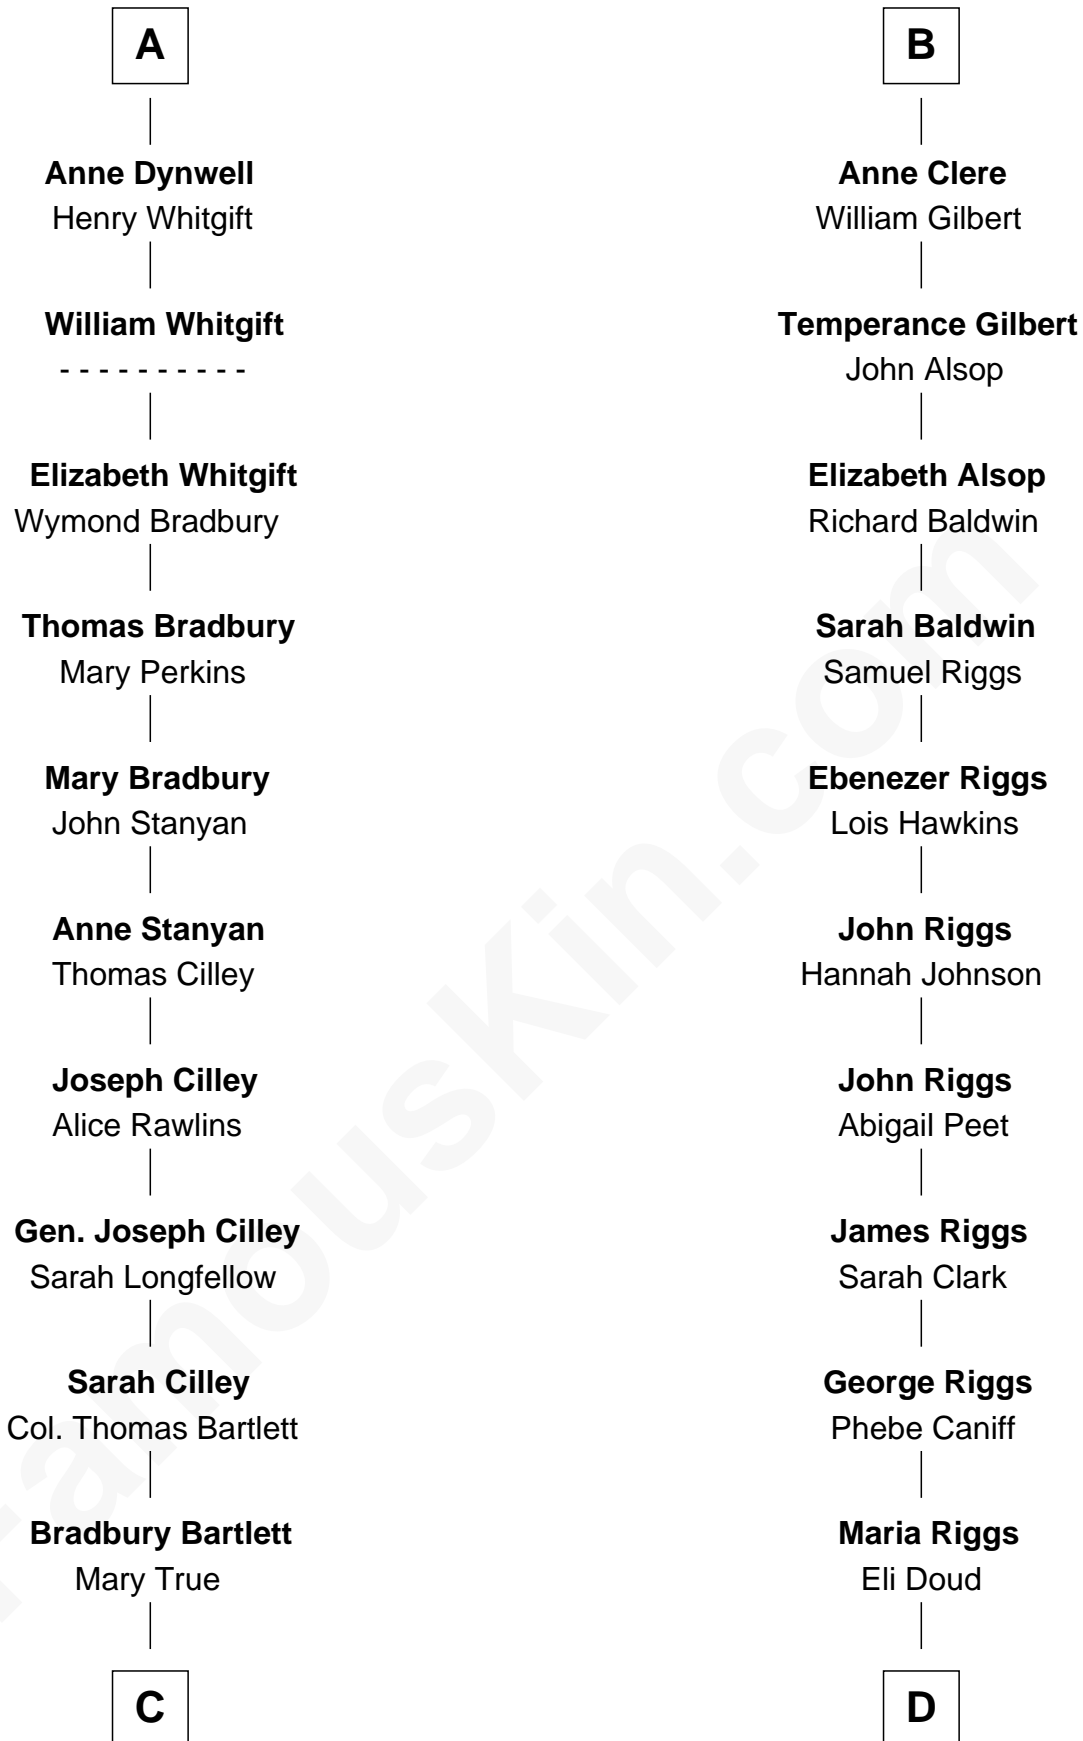

FamousKin.com
Relationship Chart of
Alan Shepard

Mercury and Apollo Astronaut

19th cousin 1 time removed of

Mamie (Doud) Eisenhower

First Lady of President Dwight Eisenhower

Sir Thomas de Beauchamp

Katherine de Mortimer

C

Thomas Bradbury Bartlett
Victoria Elizabeth Williams Cilley

Annie Elizabeth Bartlett
Frederick Johnson Shepard

Alan Bartlett Shepard
Pauline Renza Emerson

Alan Shepard
Mercury and Apollo Astronaut

D

Royal Houghton Doud
Mary Cornelia Sheldon

John Sheldon Doud
Elivera Mathilda Carlson

Mamie (Doud) Eisenhower
First Lady of Dwight Eisenhower

FamousKin.com