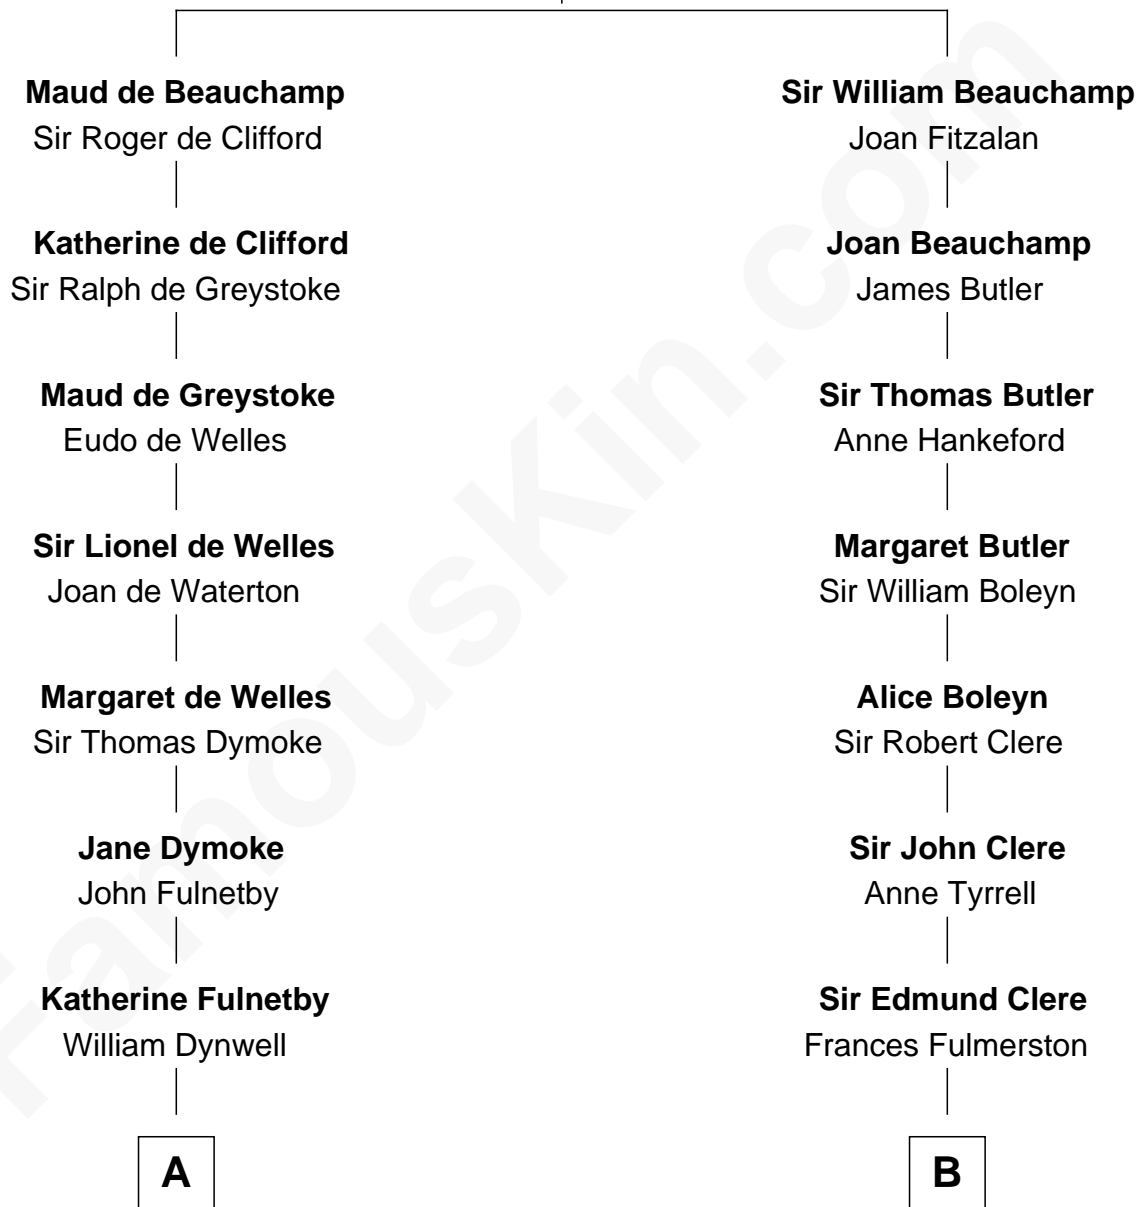

FamousKin.com
Relationship Chart of
Alan Shepard

Mercury and Apollo Astronaut

19th cousin 1 time removed of

Mamie (Doud) Eisenhower

First Lady of President Dwight Eisenhower

Sir Thomas de Beauchamp

Katherine de Mortimer

C

Thomas Bradbury Bartlett
Victoria Elizabeth Williams Cilley

Annie Elizabeth Bartlett
Frederick Johnson Shepard

Alan Bartlett Shepard
Pauline Renza Emerson

Alan Shepard
Mercury and Apollo Astronaut

D

Royal Houghton Doud
Mary Cornelia Sheldon

John Sheldon Doud
Elivera Mathilda Carlson

Mamie (Doud) Eisenhower
First Lady of Dwight Eisenhower

FamousKin.com