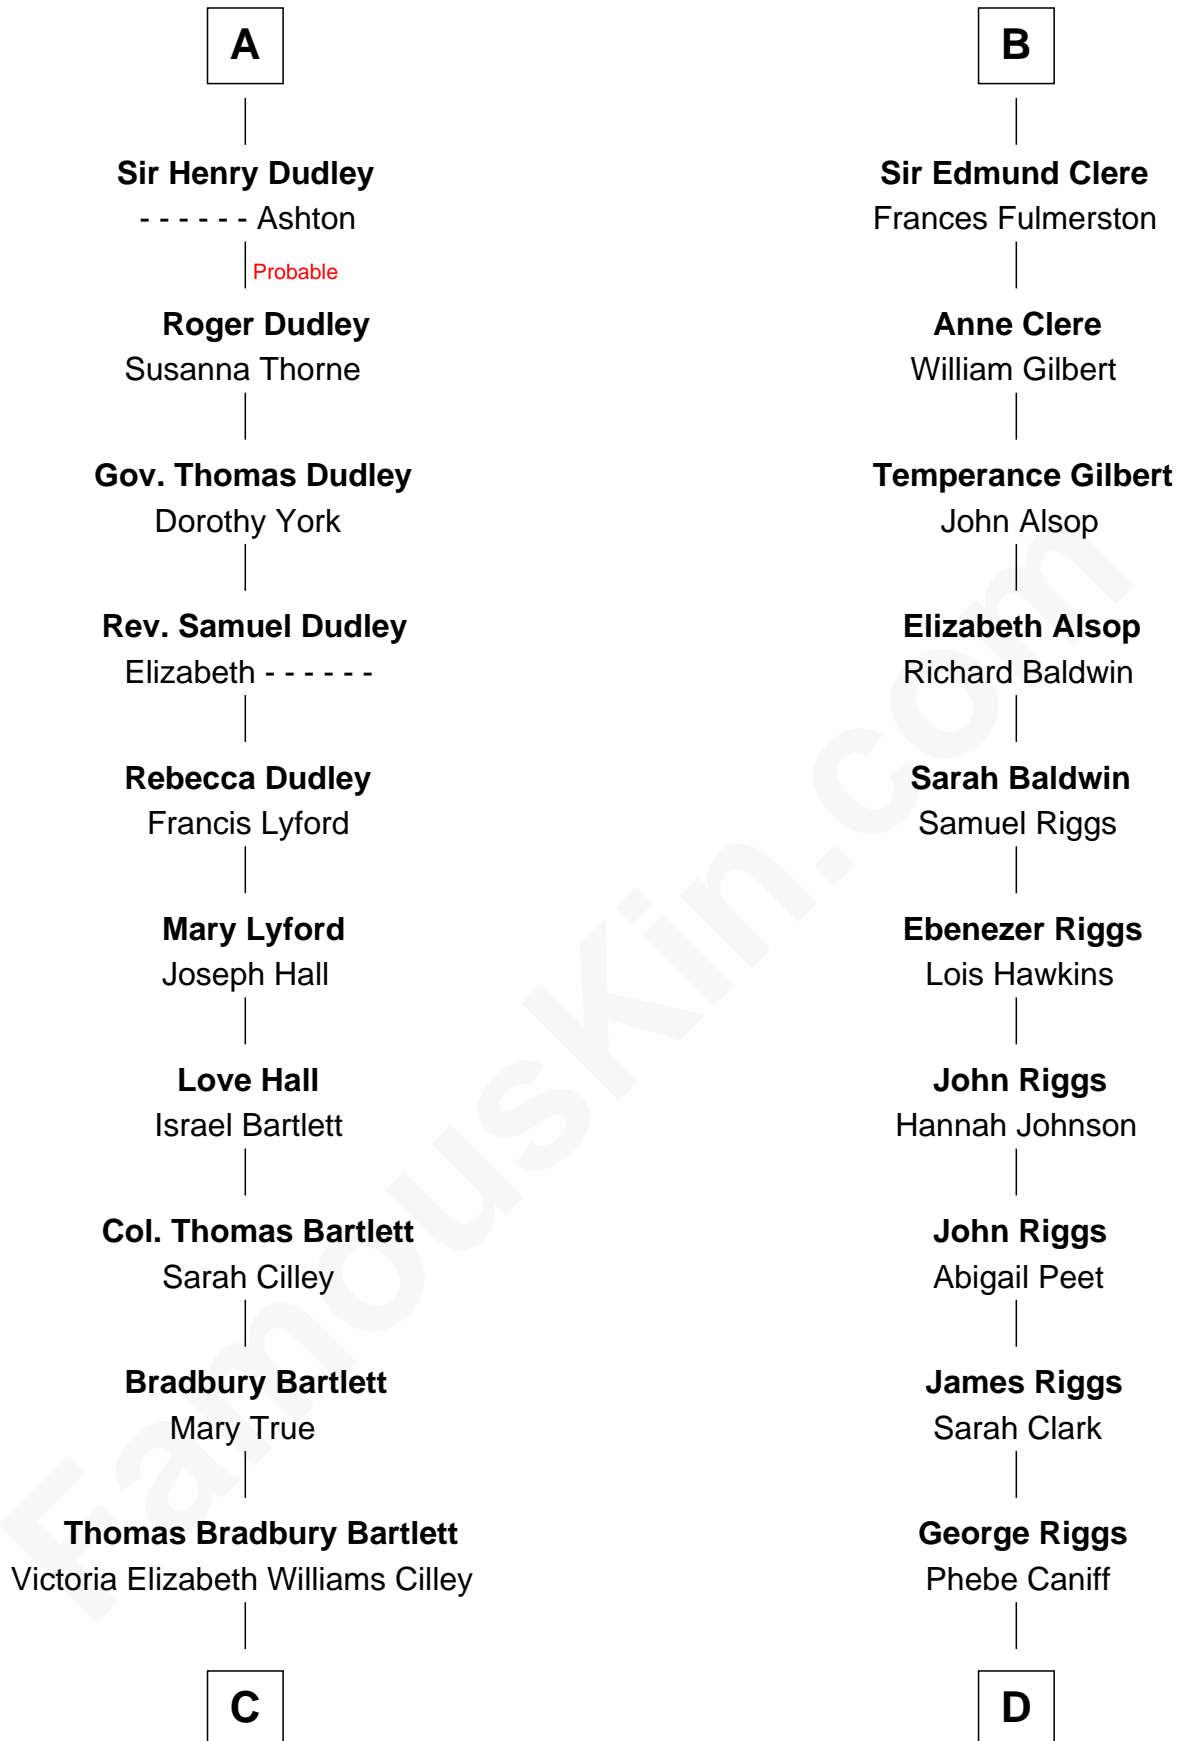

FamousKin.com
Relationship Chart of
Alan Shepard

Mercury and Apollo Astronaut

19th cousin 1 time removed of

Mamie (Doud) Eisenhower

First Lady of President Dwight Eisenhower

C

Annie Elizabeth Bartlett
Frederick Johnson Shepard

Alan Bartlett Shepard
Pauline Renza Emerson

Alan Shepard
Mercury and Apollo Astronaut

D

Maria Riggs
Eli Doud

Royal Houghton Doud
Mary Cornelia Sheldon

John Sheldon Doud
Elivera Mathilda Carlson

Mamie (Doud) Eisenhower
First Lady of Dwight Eisenhower