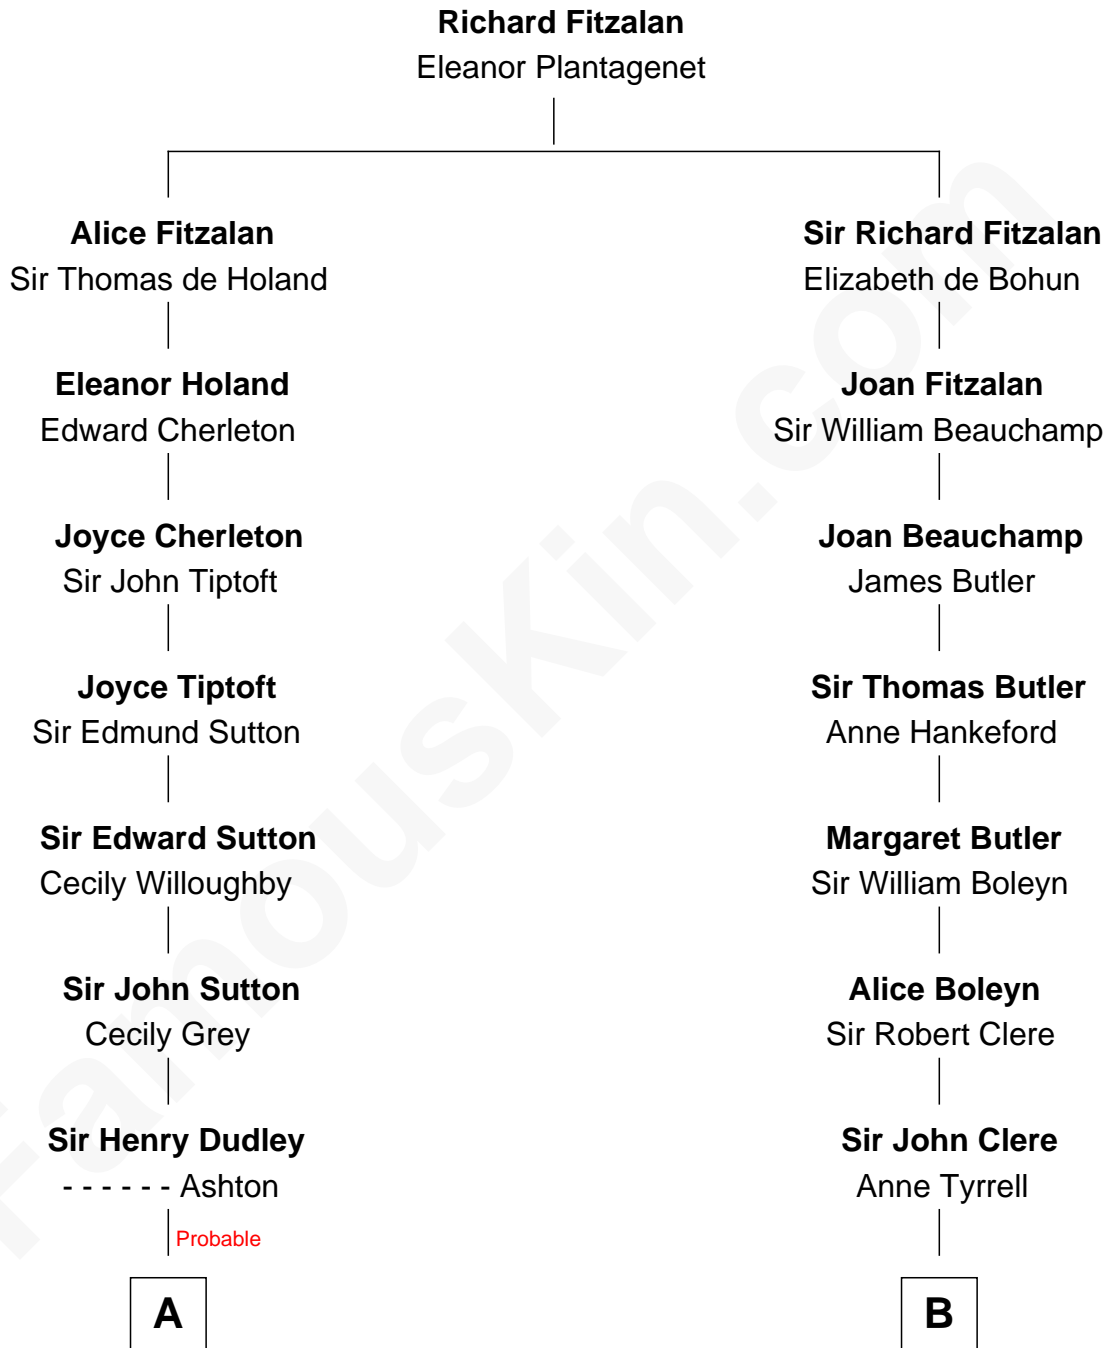

FamousKin.com

Relationship Chart of

Alan Shepard

Mercury and Apollo Astronaut

18th cousin 2 times removed of

Mamie (Doud) Eisenhower

First Lady of President Dwight Eisenhower