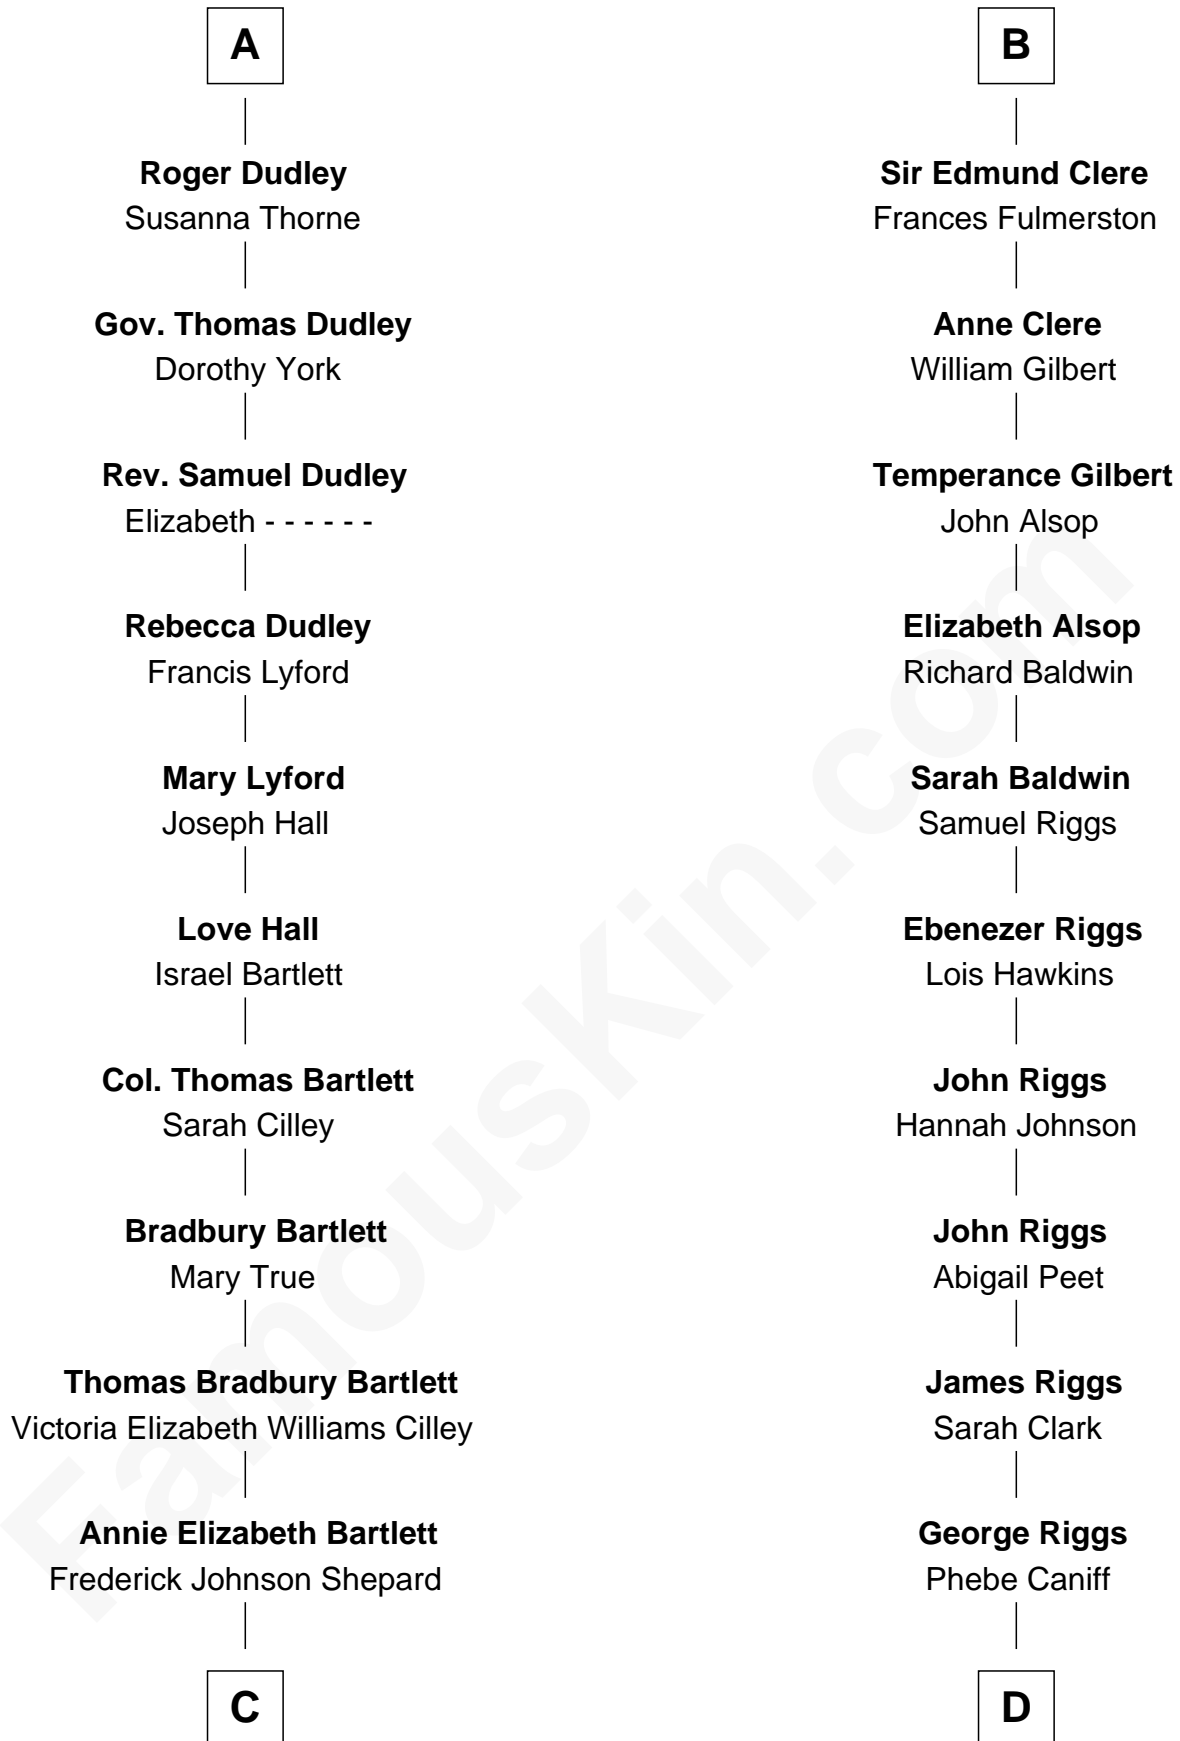

## Relationship Chart of

### Alan Shepard

*Mercury and Apollo Astronaut*

18th cousin 2 times removed of

### Mamie (Doud) Eisenhower

*First Lady of President Dwight Eisenhower*

**C**

**Alan Bartlett Shepard**  
Pauline Renza Emerson

**Alan Shepard**  
*Mercury and Apollo Astronaut*

**D**

**Maria Riggs**  
Eli Doud

**Royal Houghton Doud**  
Mary Cornelia Sheldon

**John Sheldon Doud**  
Elivera Mathilda Carlson

**Mamie (Doud) Eisenhower**  
*First Lady of Dwight Eisenhower*