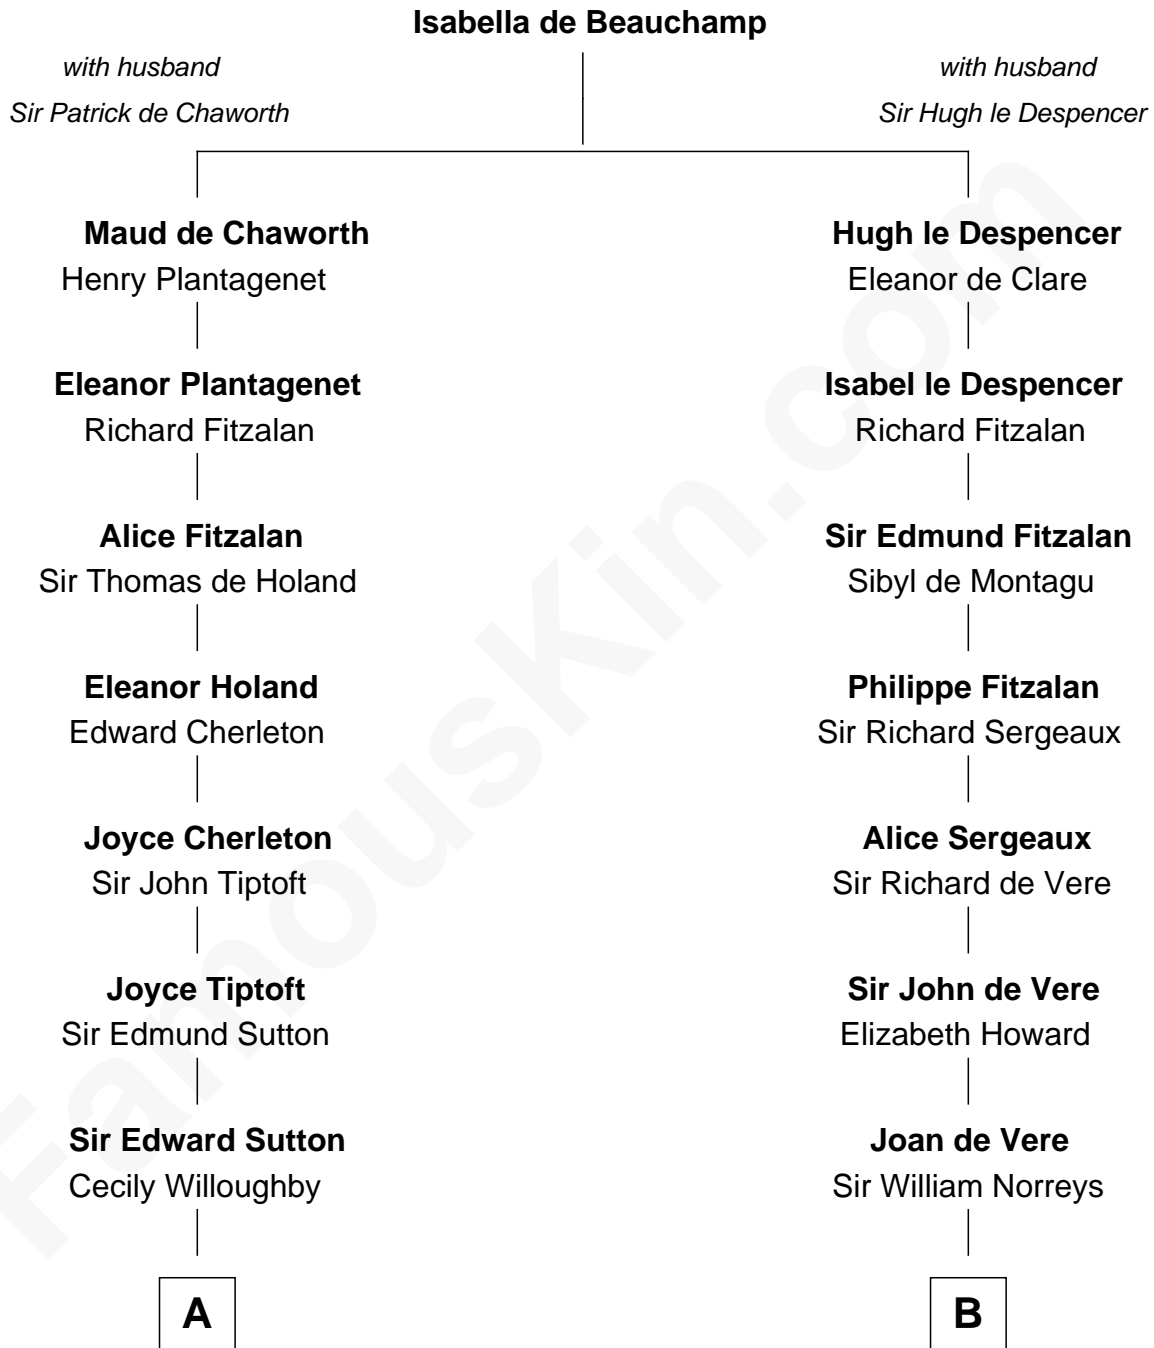

FamousKin.com

Relationship Chart of

Alan Shepard

Mercury and Apollo Astronaut

20th cousin 1 time removed of

Lou (Henry) Hoover

First Lady of President Herbert Hoover

C

Thomas Bradbury Bartlett
Victoria Elizabeth Williams Cilley

Annie Elizabeth Bartlett
Frederick Johnson Shepard

Alan Bartlett Shepard
Pauline Renza Emerson

Alan Shepard
Mercury and Apollo Astronaut

D

Polly Goffe
Josiah Wallace