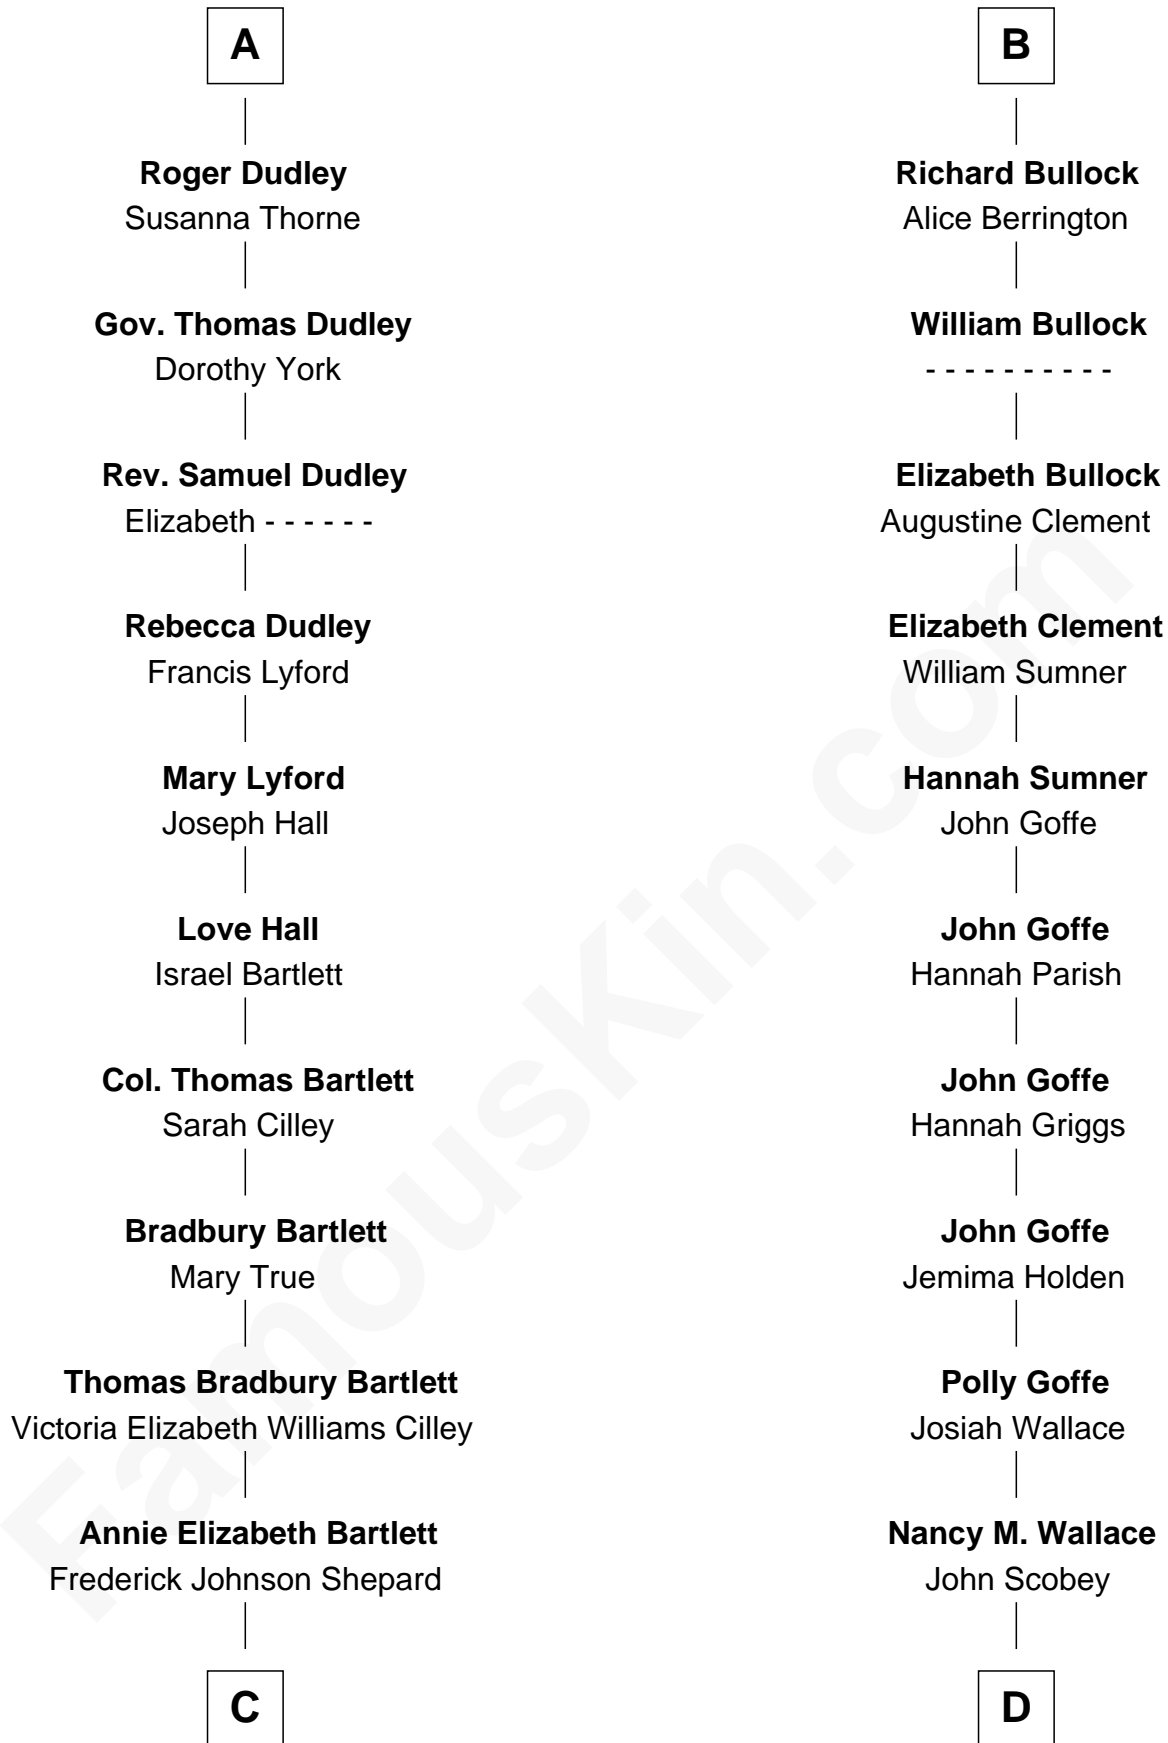

FamousKin.com

Relationship Chart of

Alan Shepard

Mercury and Apollo Astronaut

18th cousin 1 time removed of

Lou (Henry) Hoover

First Lady of President Herbert Hoover

C

Alan Bartlett Shepard
Pauline Renza Emerson

Alan Shepard
Mercury and Apollo Astronaut

D

Philomelia Sophia Scobey
Phineas Weed

Florence Ida Weed
Charles Delano Henry

Lou (Henry) Hoover
First Lady of Herbert Hoover