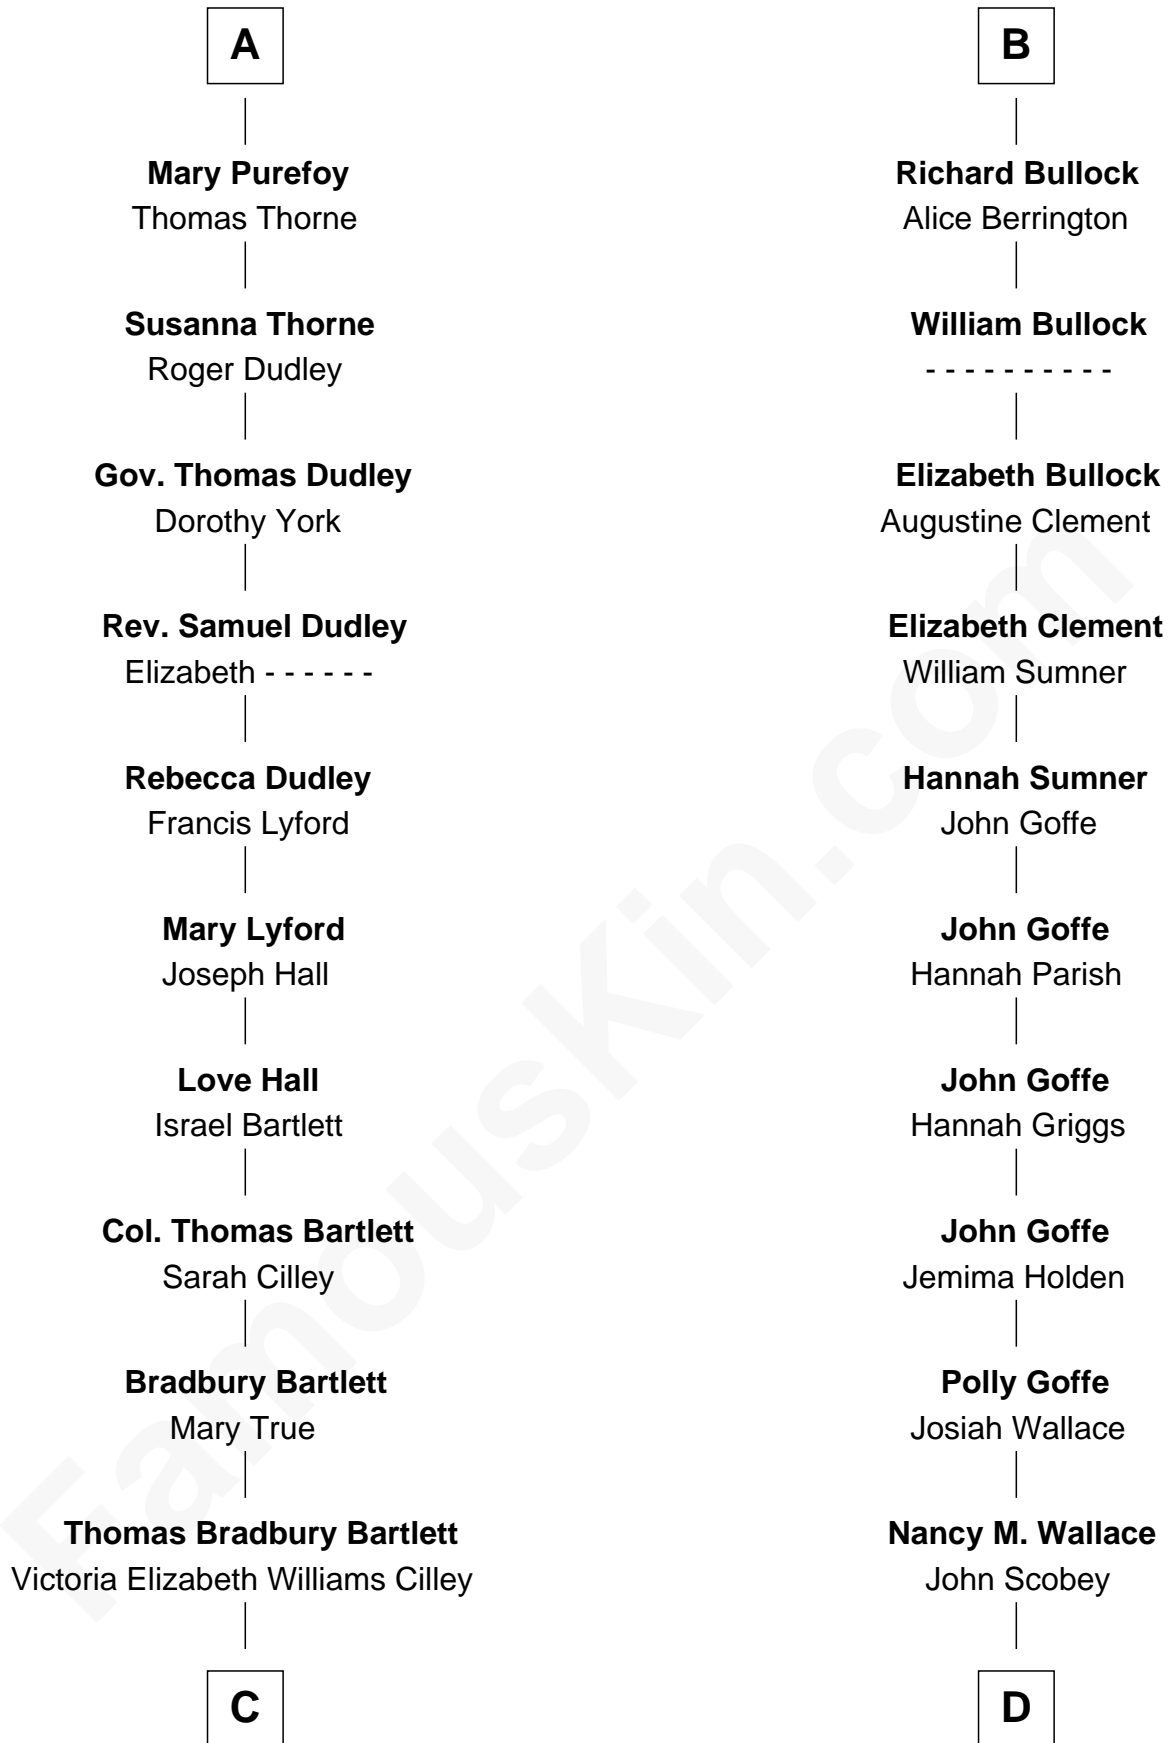

FamousKin.com Relationship Chart of

Alan Shepard

Mercury and Apollo Astronaut

19th cousin of

Lou (Henry) Hoover

First Lady of President Herbert Hoover

Sir John Howard

Alice de Bois

A

Sir Robert Howard
Margaret de Scales

Sir John Howard
Margaret de Plaiz

Sir John Howard
Joan Walton

Elizabeth Howard
Sir John de Vere

Joan de Vere
Sir William Norreys

Margaret Norreys
Gilbert Bullock

Thomas Bullock
Alice Kingsmill

B

C

Annie Elizabeth Bartlett
Frederick Johnson Shepard

Alan Bartlett Shepard
Pauline Renza Emerson

Alan Shepard
Mercury and Apollo Astronaut

D

Philomelia Sophia Scobey
Phineas Weed

Florence Ida Weed
Charles Delano Henry