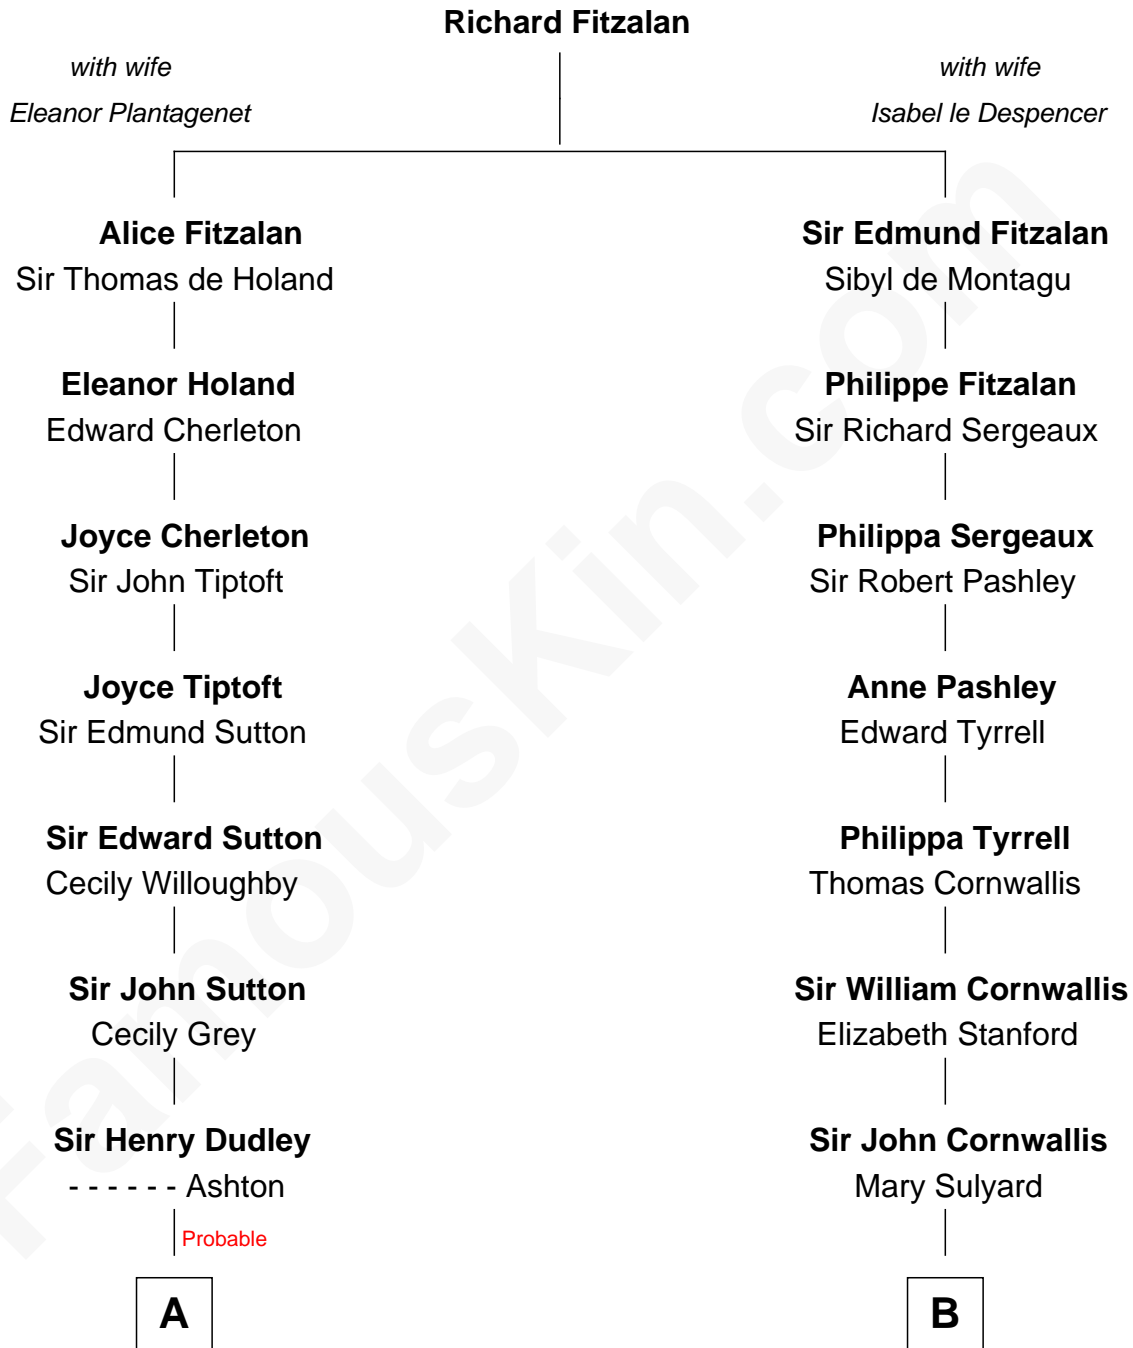

# FamousKin.com Relationship Chart of

**Alan Shepard**

*Mercury and Apollo Astronaut*

18th cousin of

**Ellen Louise (Axson) Wilson**

*First Lady of President Woodrow Wilson*

**C**

**Alan Bartlett Shepard**  
Pauline Renza Emerson

**Alan Shepard**  
*Mercury and Apollo Astronaut*

**D**

**Rev. Samuel Edward Axson**  
Margaret Jane Hoyt

**Ellen Louise (Axson) Wilson**  
*First Lady of Woodrow Wilson*

FamousKin.com