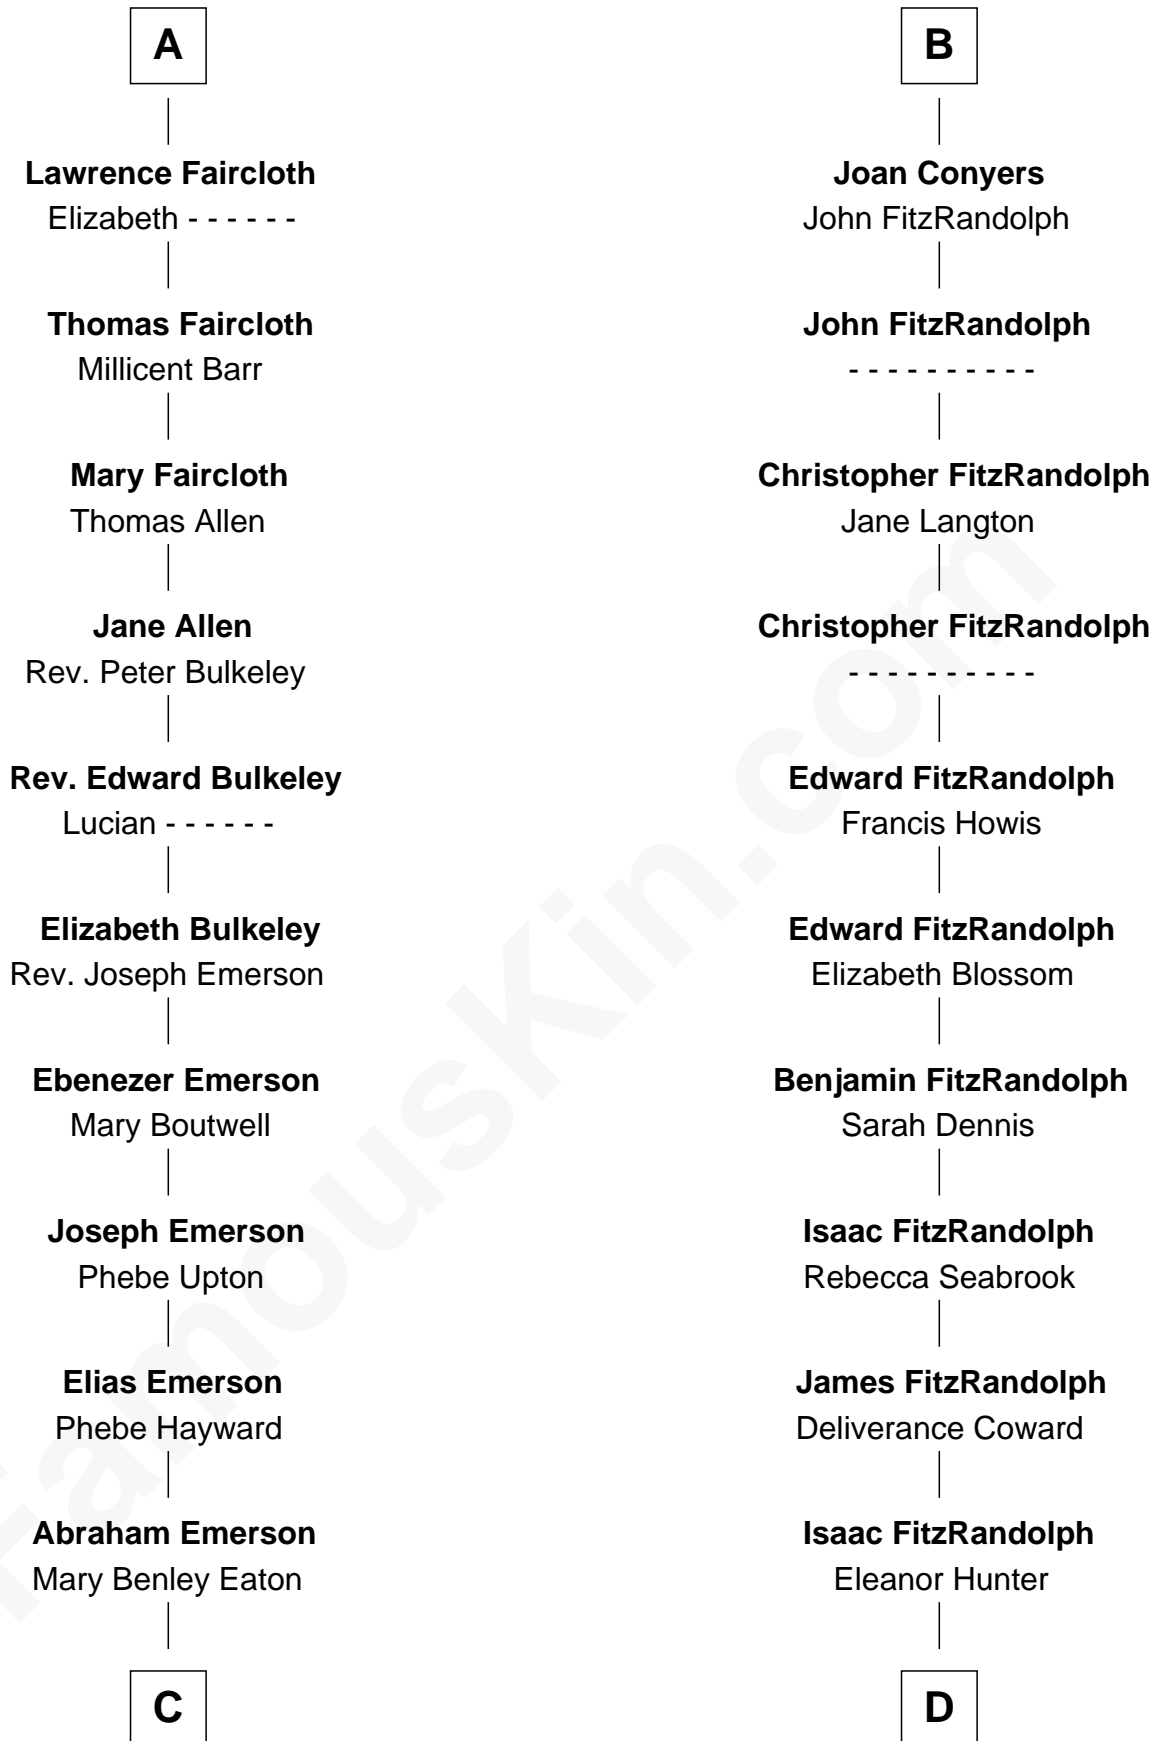

FamousKin.com

Relationship Chart of

Alan Shepard

Mercury and Apollo Astronaut

19th cousin 1 time removed of

Ellen Louise (Axson) Wilson

First Lady of President Woodrow Wilson

C

Charles Stillman Emerson

Hannah Maria Emmons

Charles Stillman Emerson

Belle Winslow

Pauline Renza Emerson

Alan Bartlett Shepard

Alan Shepard

Mercury and Apollo Astronaut

D

Rebecca Longstreet FitzRandolph

Rev. Isaac Stockton Keith Axson

Rev. Samuel Edward Axson

Margaret Jane Hoyt

Ellen Louise (Axson) Wilson

First Lady of Woodrow Wilson

FamousKin.com