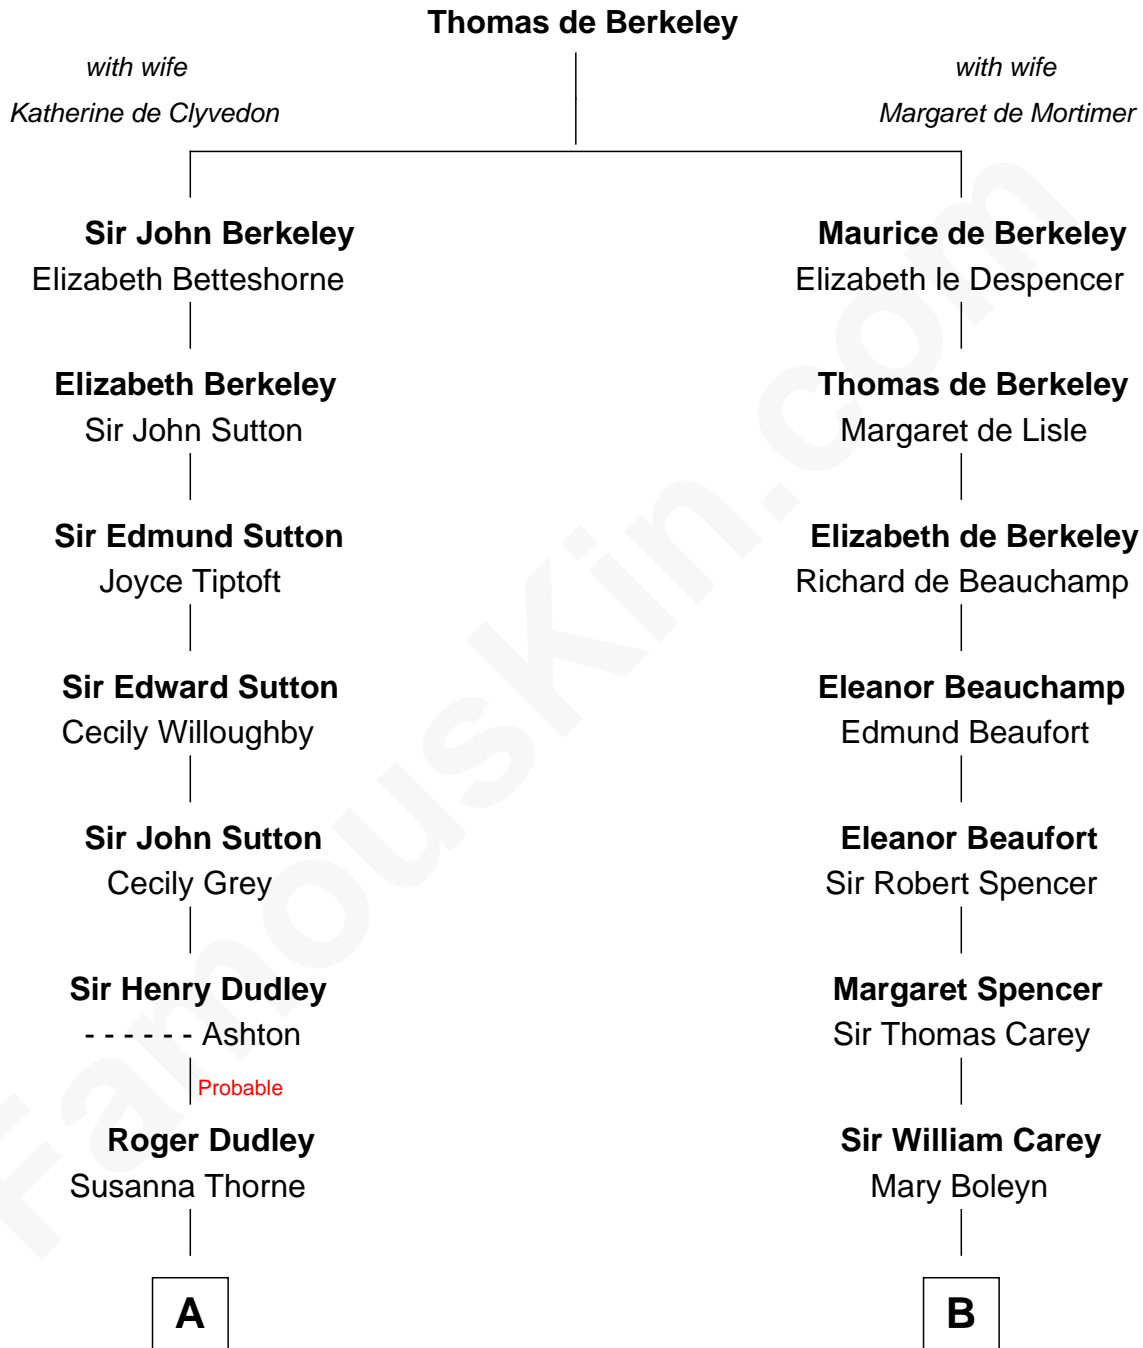

FamousKin.com

Relationship Chart of

Alan Shepard

Mercury and Apollo Astronaut

17th cousin 1 time removed of

Edith (Bolling) Wilson

First Lady of President Woodrow Wilson

C

William Holcombe Bolling

Sarah Spiers White

Edith (Bolling) Wilson

First Lady of Woodrow Wilson

FamousKin.com