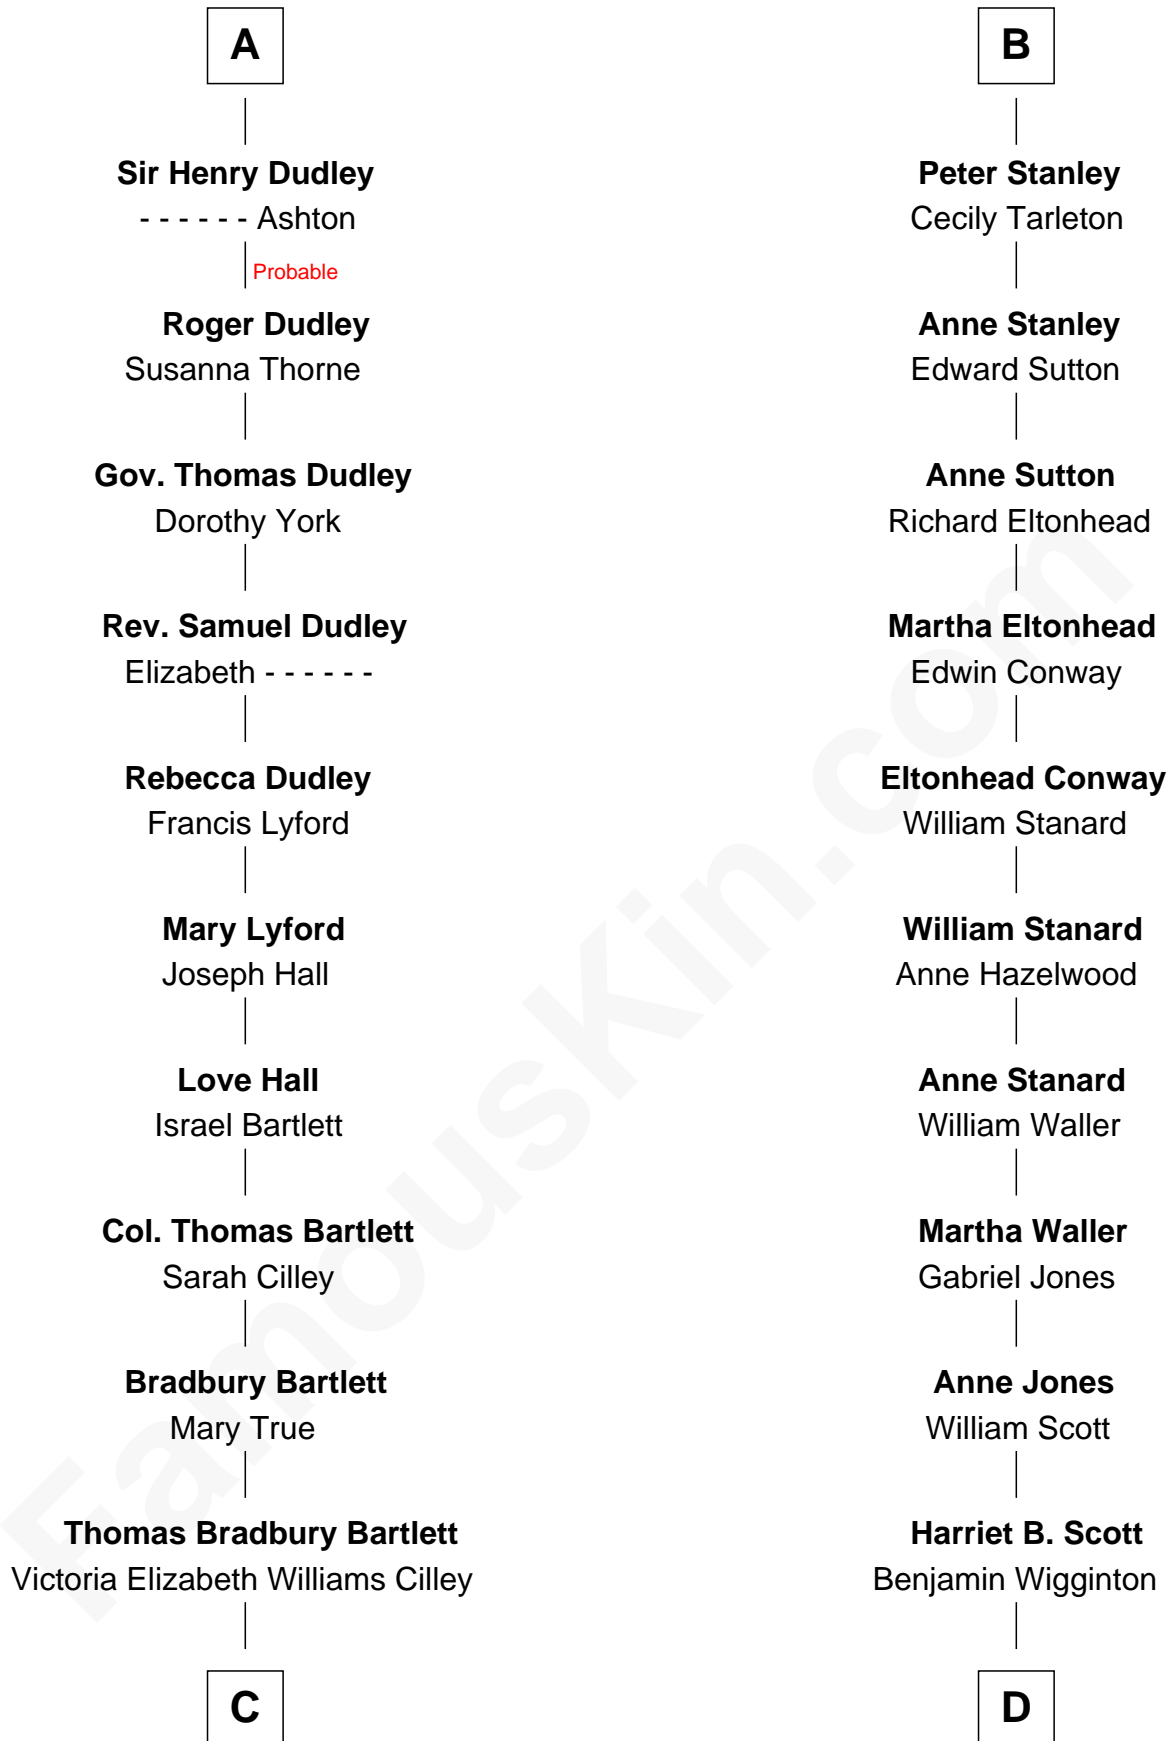

# FamousKin.com Relationship Chart of

**Alan Shepard**

*Mercury and Apollo Astronaut*

19th cousin of

**Edith (Bolling) Wilson**

*First Lady of President Woodrow Wilson*

**Ralph de Stafford**

*with wife  
Margaret de Audley*

William Stanley

**William Bonville**

Katherine Neville

**William Stanley**

Alice Hoghton

**Cecily Bonville**

Thomas Grey

**Sir William Stanley**

Agnes Grosvenor

**Cecily Grey**

Sir John Sutton

**Sir William Stanley**

Anne Harington

**A**

**B**

**C**

**Annie Elizabeth Bartlett**  
Frederick Johnson Shepard

**Alan Bartlett Shepard**  
Pauline Renza Emerson

**Alan Shepard**  
*Mercury and Apollo Astronaut*

**D**

**Anne E. Wigginton**  
Archibald Bolling