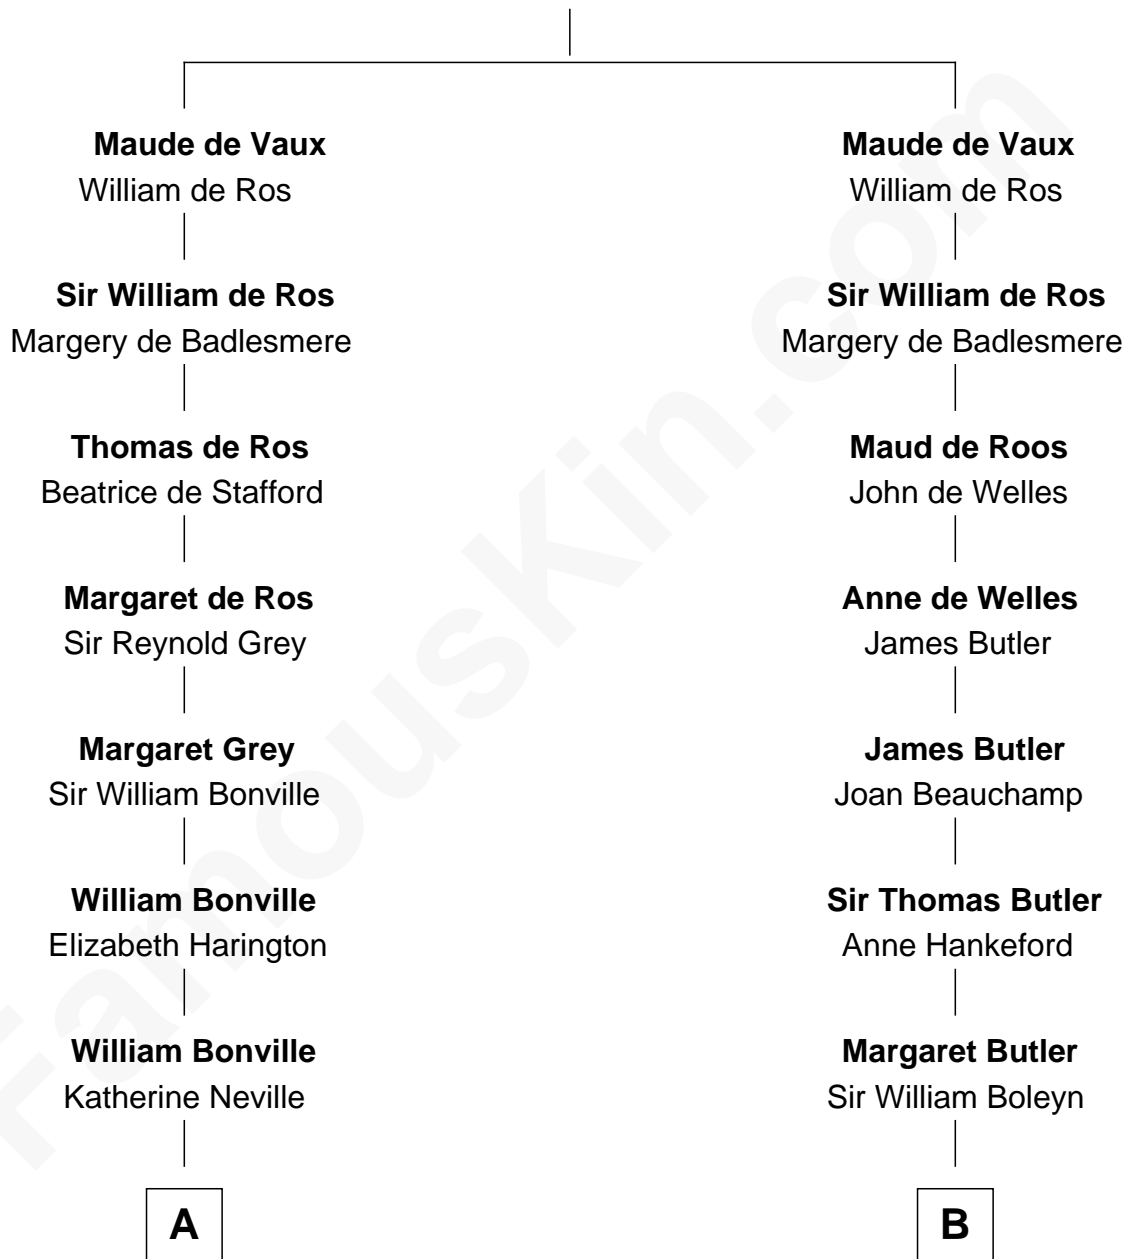

FamousKin.com
Relationship Chart of
Alan Shepard

Mercury and Apollo Astronaut

20th cousin 1 time removed of

Edith (Bolling) Wilson

First Lady of President Woodrow Wilson

John de Vaux

C

Bradbury Bartlett

Mary True

Thomas Bradbury Bartlett

Victoria Elizabeth Williams Cilley

Annie Elizabeth Bartlett

Frederick Johnson Shepard

Alan Bartlett Shepard

Pauline Renza Emerson

Alan Shepard

Mercury and Apollo Astronaut

D

Catherine Payne

Archibald Bolling

Archibald Bolling

Anne E. Wigginton

William Holcombe Bolling

Sarah Spiers White