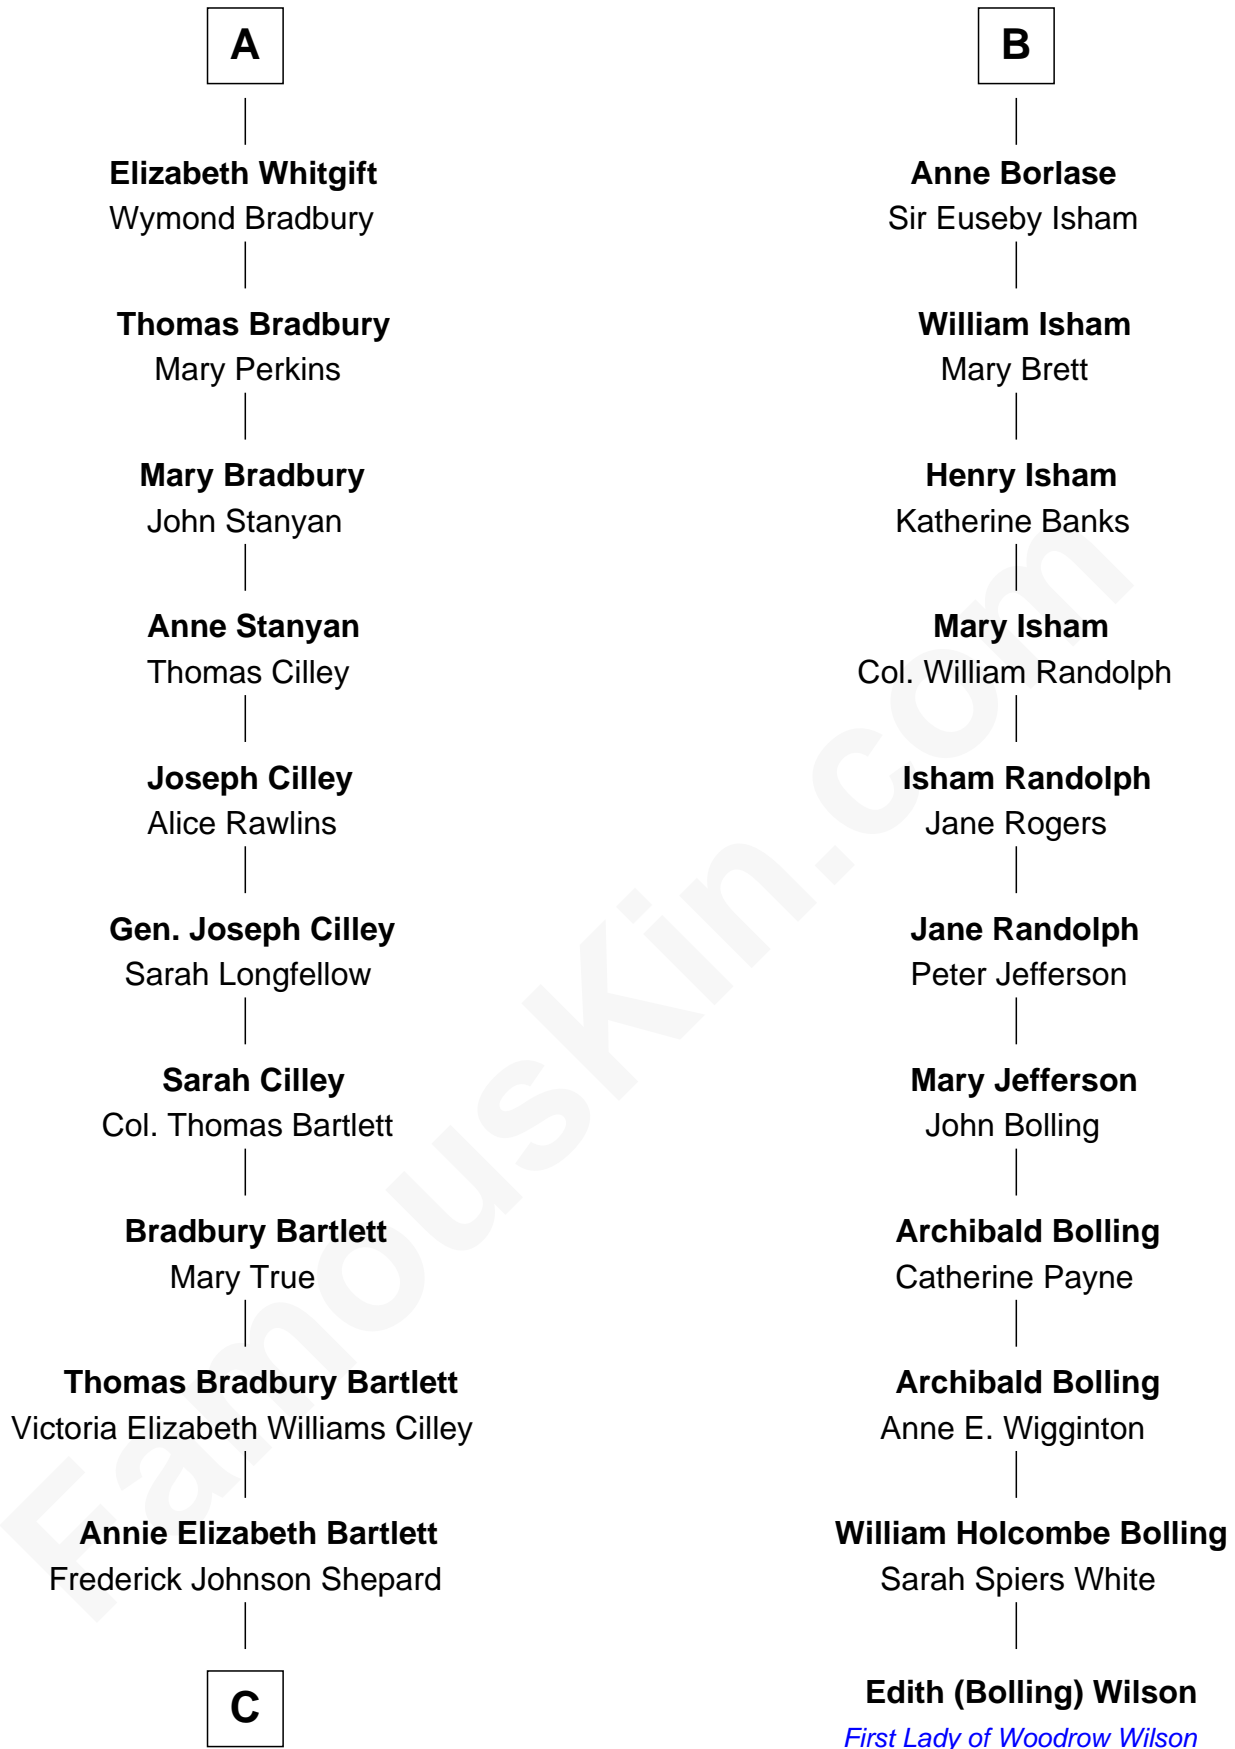

FamousKin.com
Relationship Chart of
Alan Shepard

Mercury and Apollo Astronaut

17th cousin 1 time removed of

Edith (Bolling) Wilson

First Lady of President Woodrow Wilson

William Pert
 Joan le Scrope

C

—
Alan Bartlett Shepard
Pauline Renza Emerson

—
Alan Shepard
Mercury and Apollo Astronaut

FamousKin.com