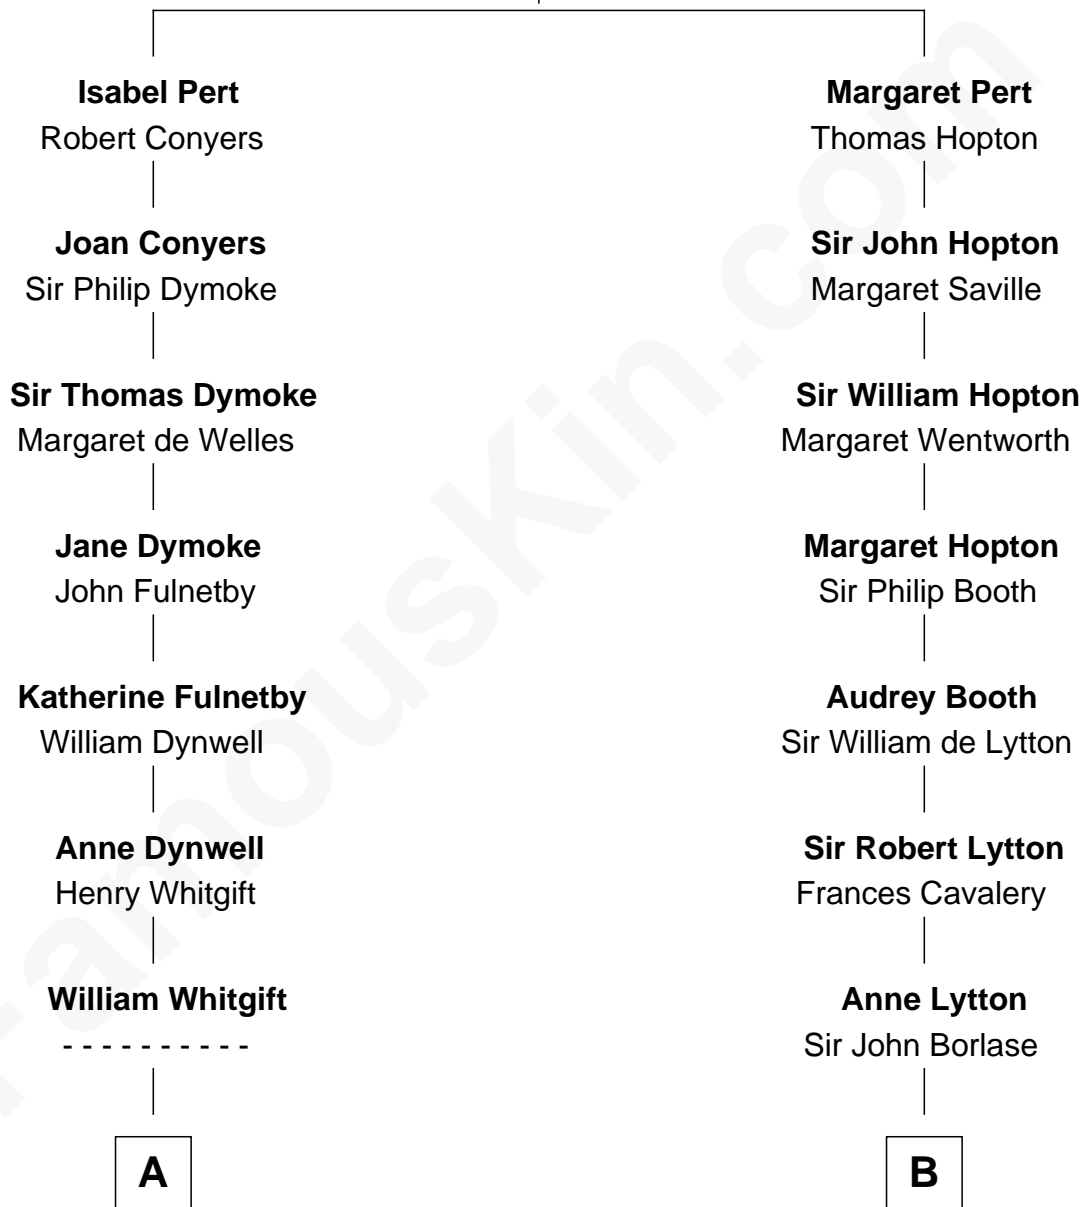

FamousKin.com
Relationship Chart of
Alan Shepard

Mercury and Apollo Astronaut

17th cousin 1 time removed of

Edith (Bolling) Wilson

First Lady of President Woodrow Wilson

William Pert
 Joan le Scrope

C

—
Alan Bartlett Shepard
Pauline Renza Emerson

—
Alan Shepard
Mercury and Apollo Astronaut

FamousKin.com