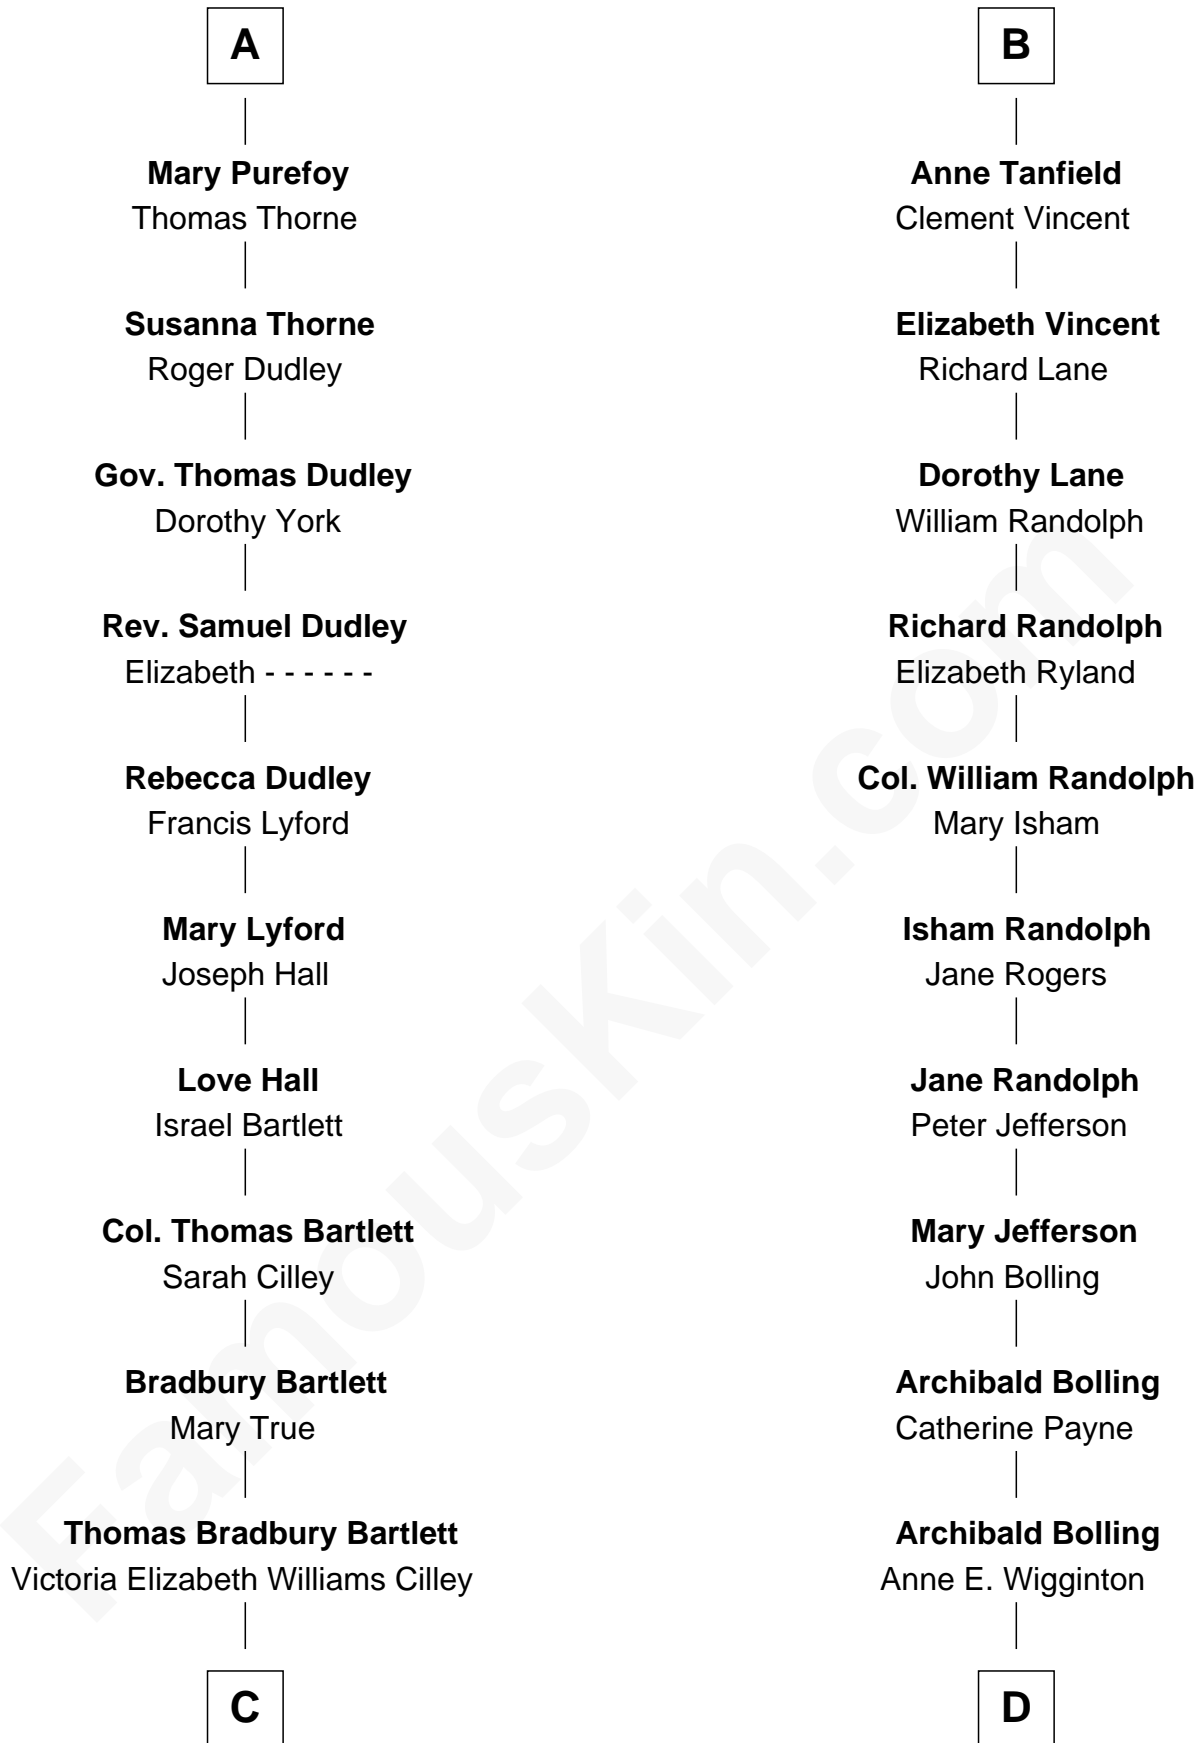

FamousKin.com
Relationship Chart of
Alan Shepard

Mercury and Apollo Astronaut

18th cousin 1 time removed of

Edith (Bolling) Wilson

First Lady of President Woodrow Wilson

Sir John Howard

Alice de Bois

Joan Howard
Sir Peter de Brewes

Sir John Howard
Alice Tendring

Sir Robert Howard
Margaret Mowbray

Katherine Howard
Sir Edward Neville

Catherine Neville
Robert Tanfield

William Tanfield
Elizabeth Stavely

Frances Tanfield
Bridget Cave

B

C

Annie Elizabeth Bartlett
Frederick Johnson Shepard

Alan Bartlett Shepard
Pauline Renza Emerson

Alan Shepard
Mercury and Apollo Astronaut

D

William Holcombe Bolling
Sarah Spiers White

Edith (Bolling) Wilson
First Lady of Woodrow Wilson