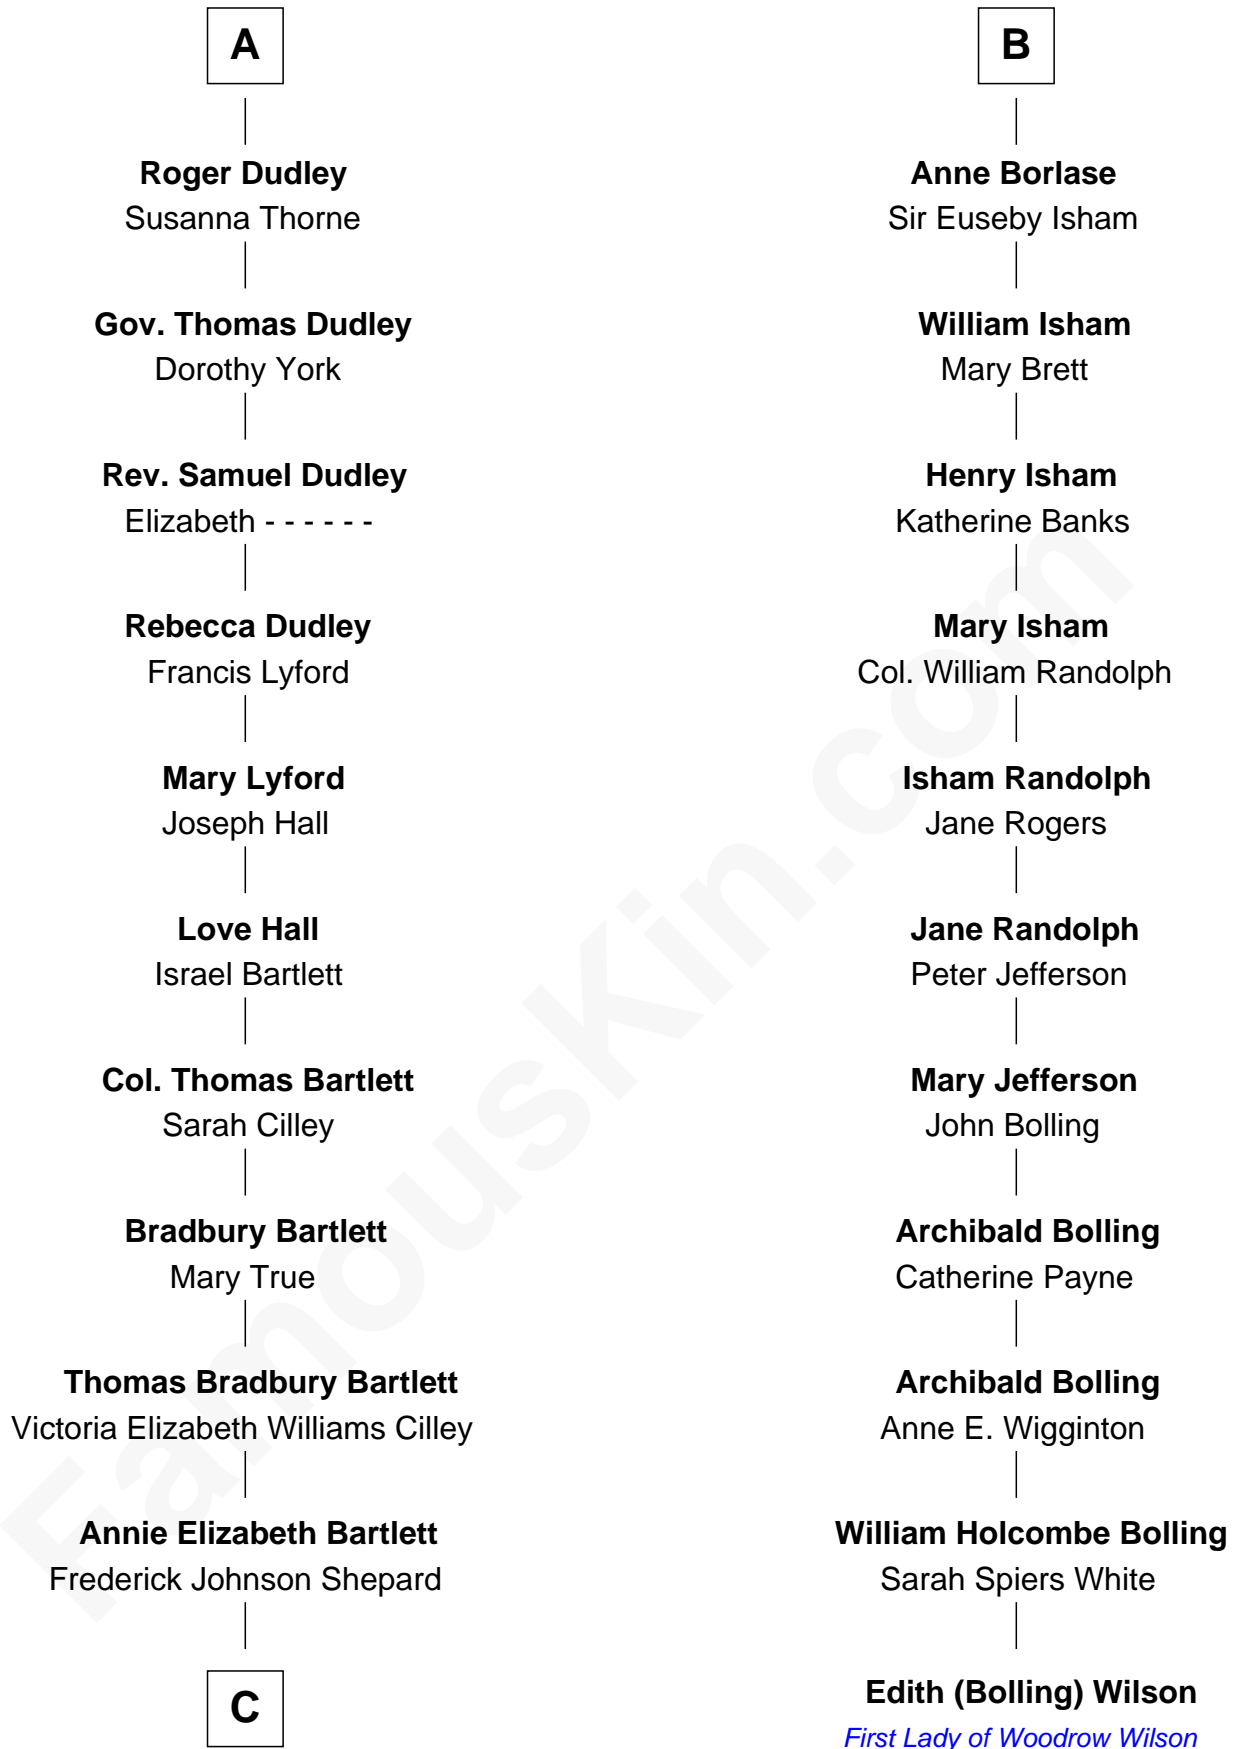

FamousKin.com

Relationship Chart of

Alan Shepard

Mercury and Apollo Astronaut

17th cousin 1 time removed of

Edith (Bolling) Wilson

First Lady of President Woodrow Wilson

Sir Philip le Despencer

A

Sir Philip le Despencer

Elizabeth de Tibetot

Margery Despencer

Sir Roger Wentworth

Margaret Wentworth

Sir William Hopton

Margaret Hopton

Sir Philip Booth

Audrey Booth

Sir William de Lytton

Sir Robert Lytton

Frances Cavalery

Anne Lytton

Sir John Borlase

B

C

—
Alan Bartlett Shepard
Pauline Renza Emerson

—
Alan Shepard
Mercury and Apollo Astronaut

FamousKin.com