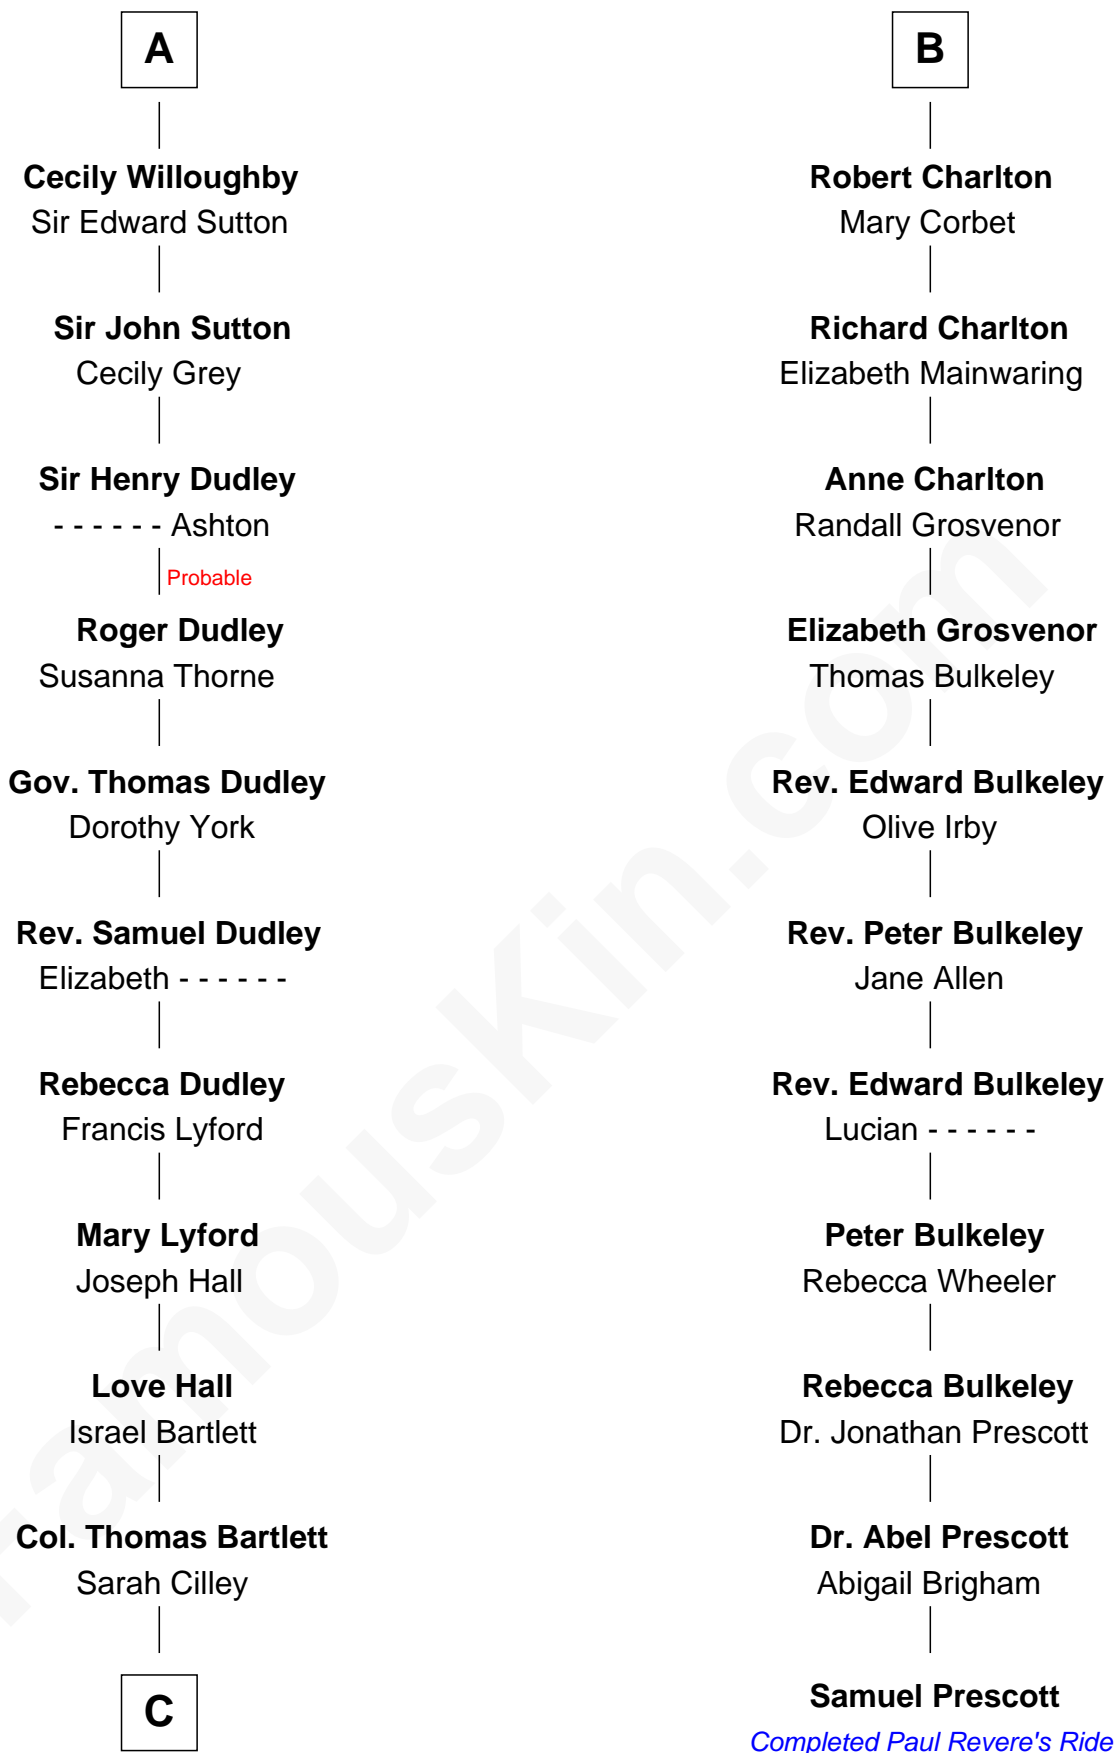

FamousKin.com

Relationship Chart of

Alan Shepard

Mercury and Apollo Astronaut

17th cousin 4 times removed of

Samuel Prescott

Completed Paul Revere's Midnight Ride

C

—
Bradbury Bartlett

Mary True

—
Thomas Bradbury Bartlett

Victoria Elizabeth Williams Cilley

—
Annie Elizabeth Bartlett

Frederick Johnson Shepard

—
Alan Bartlett Shepard

Pauline Renza Emerson

—
Alan Shepard

Mercury and Apollo Astronaut