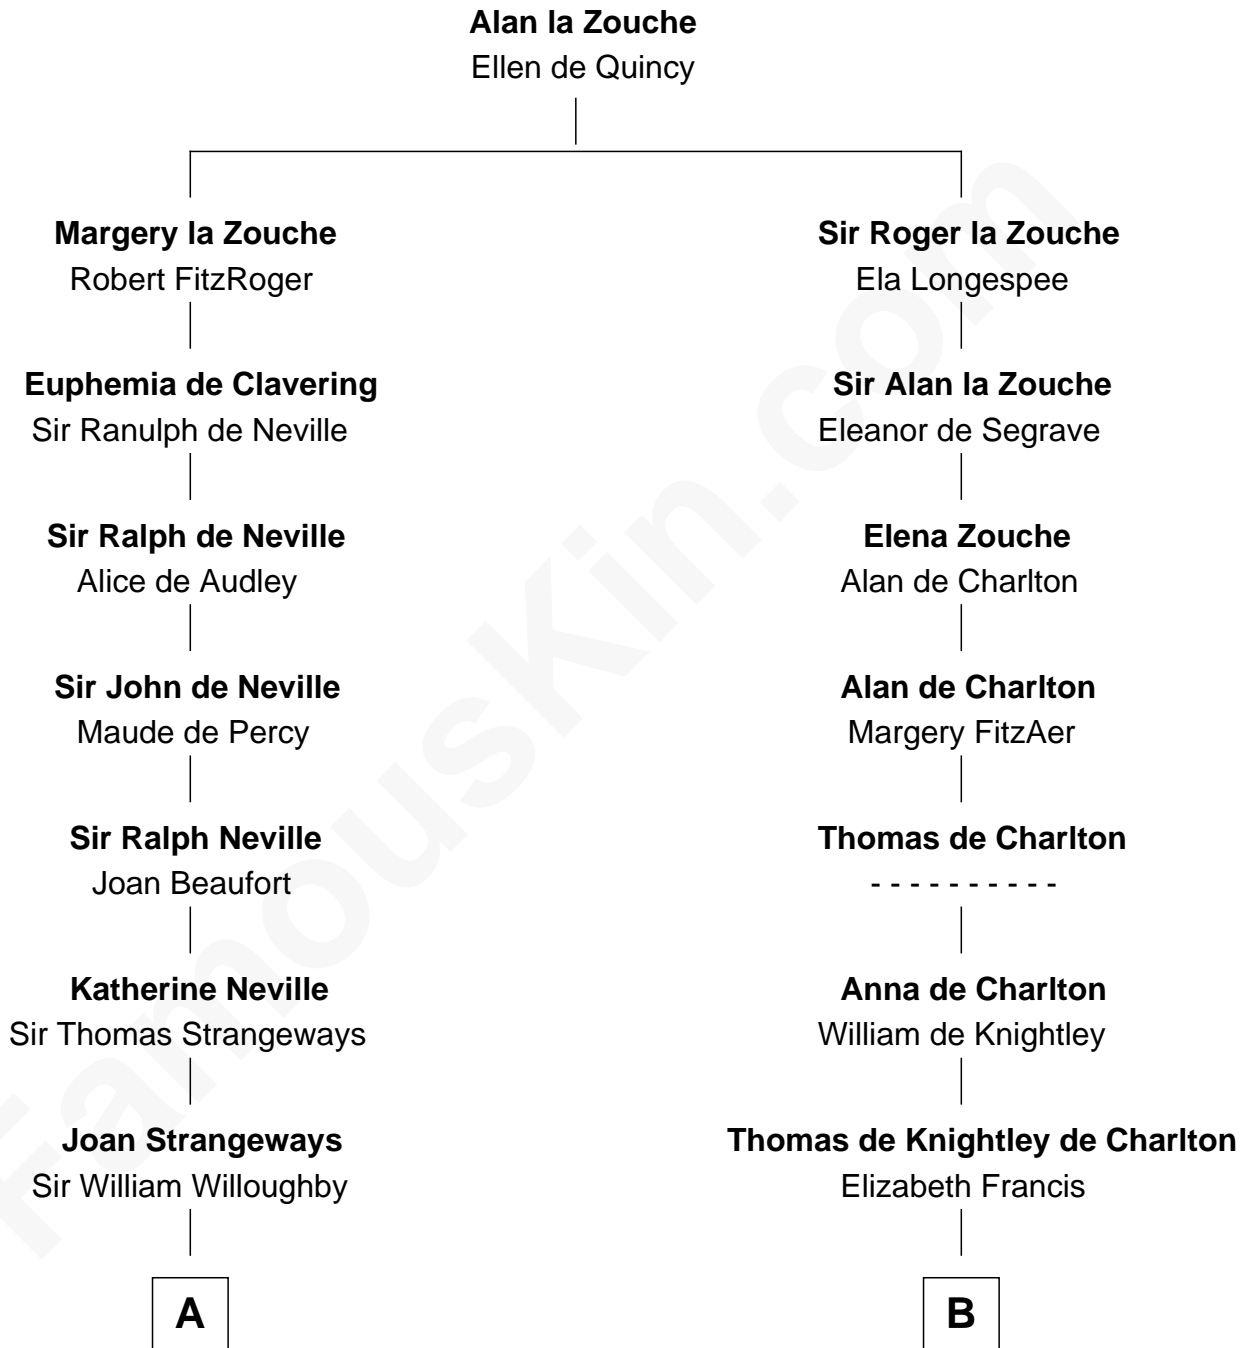

FamousKin.com

Relationship Chart of

Alan Shepard

Mercury and Apollo Astronaut

17th cousin 4 times removed of

Samuel Prescott

Completed Paul Revere's Midnight Ride

C

—
Bradbury Bartlett

Mary True

—
Thomas Bradbury Bartlett

Victoria Elizabeth Williams Cilley

—
Annie Elizabeth Bartlett

Frederick Johnson Shepard

—
Alan Bartlett Shepard

Pauline Renza Emerson

—
Alan Shepard

Mercury and Apollo Astronaut