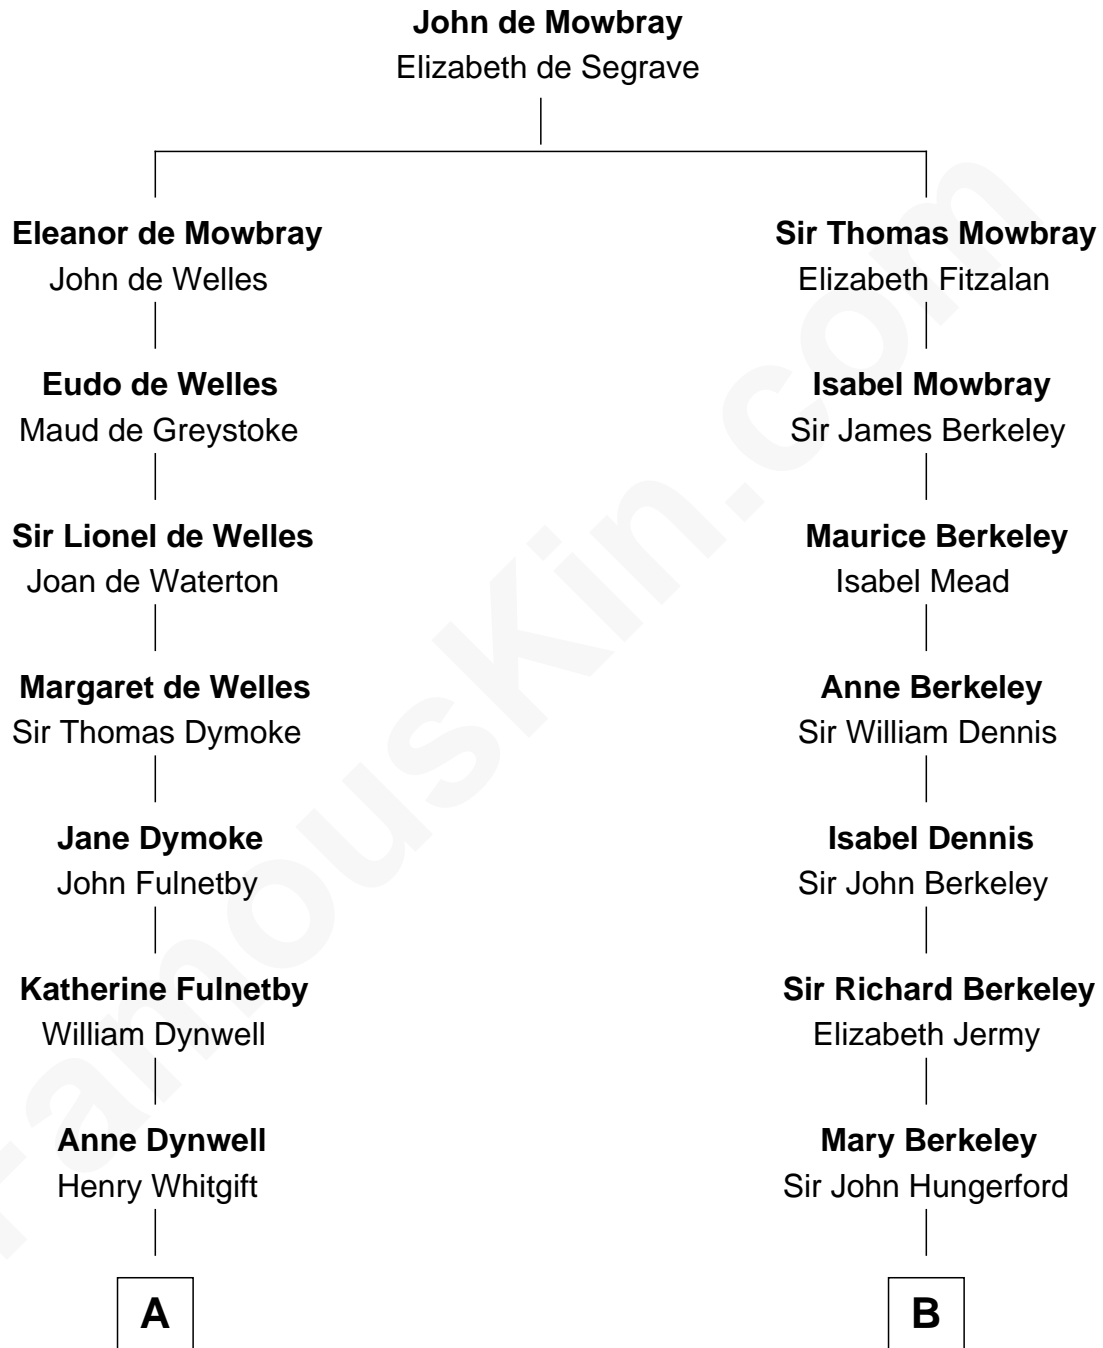

## Relationship Chart of

### Alan Shepard

*Mercury and Apollo Astronaut*

13th cousin 6 times removed of

### Samuel Prescott

*Completed Paul Revere's Midnight Ride*

**C**

—  
**Annie Elizabeth Bartlett**  
Frederick Johnson Shepard

—  
**Alan Bartlett Shepard**  
Pauline Renza Emerson

—  
**Alan Shepard**  
*Mercury and Apollo Astronaut*