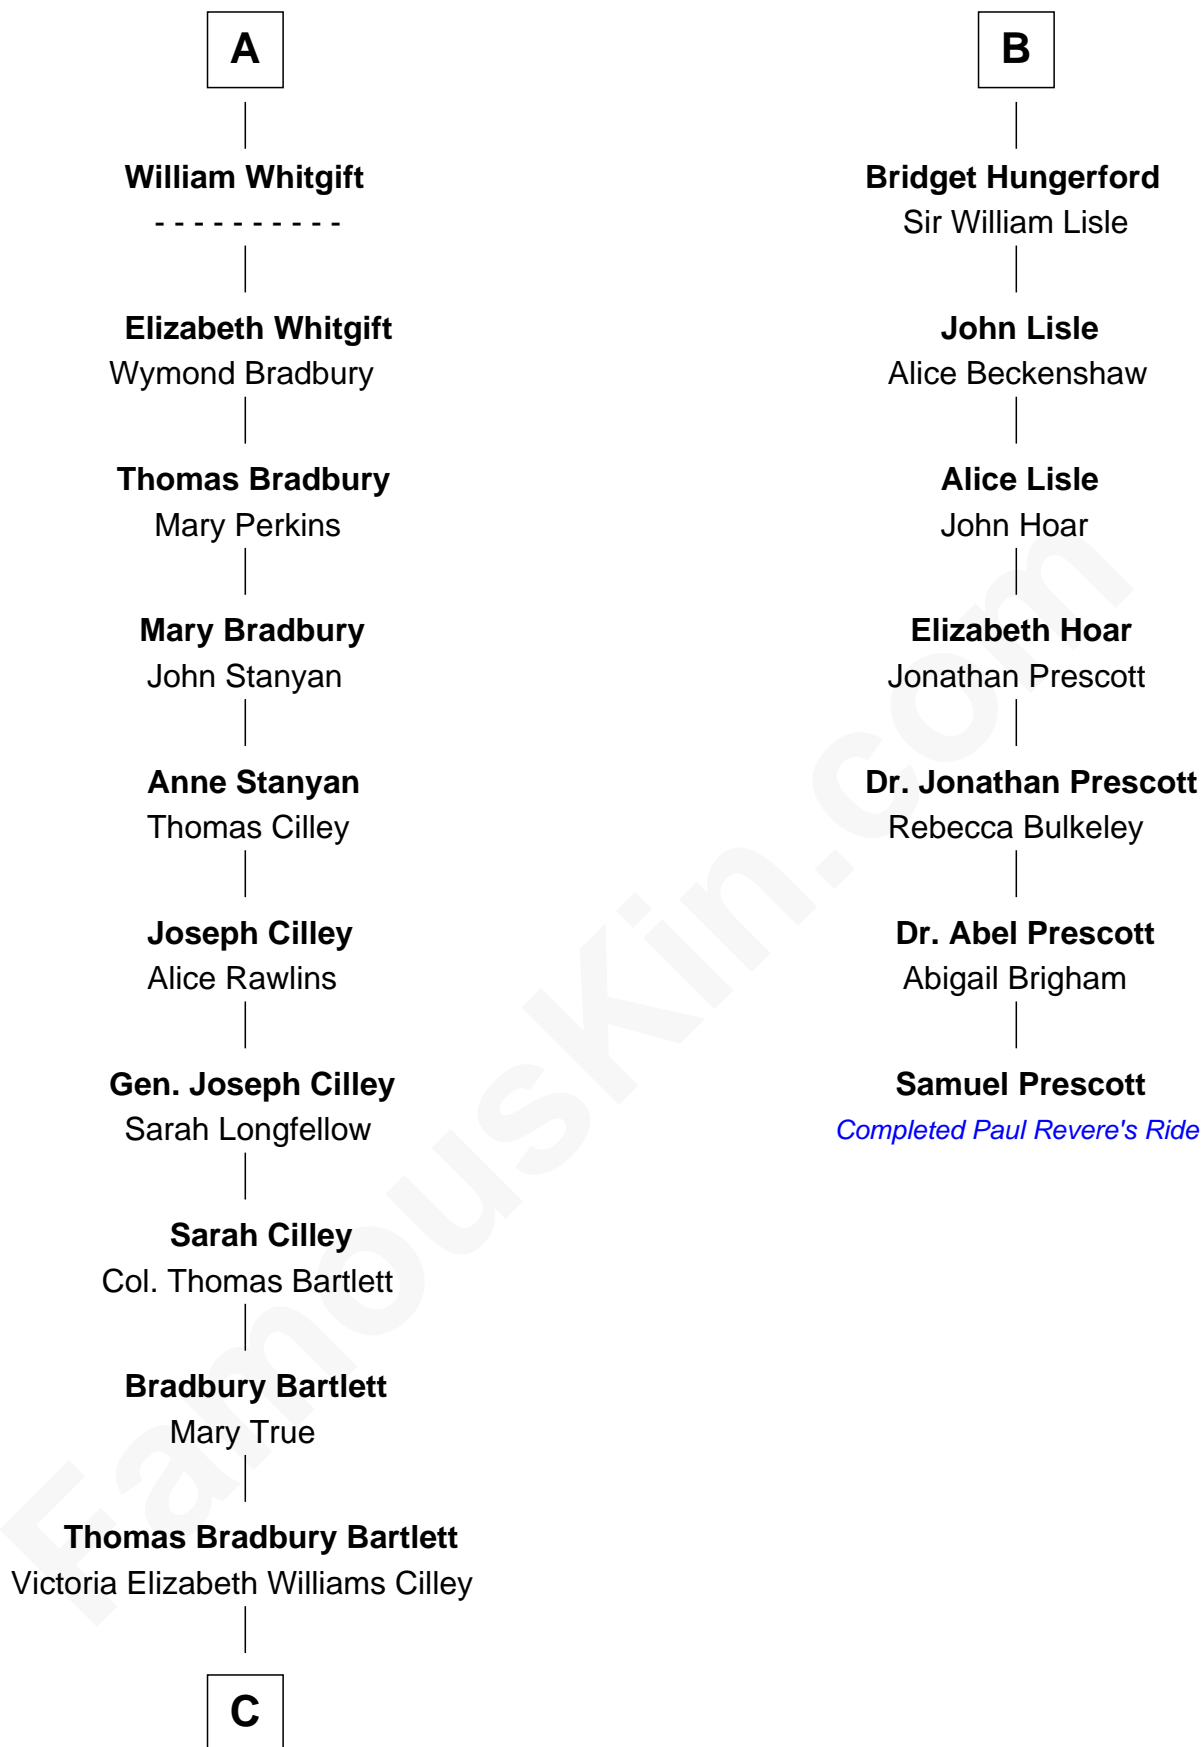

## Relationship Chart of

### Alan Shepard

*Mercury and Apollo Astronaut*

13th cousin 6 times removed of

### Samuel Prescott

*Completed Paul Revere's Midnight Ride*

**C**

—  
**Annie Elizabeth Bartlett**  
Frederick Johnson Shepard

—  
**Alan Bartlett Shepard**  
Pauline Renza Emerson

—  
**Alan Shepard**  
*Mercury and Apollo Astronaut*