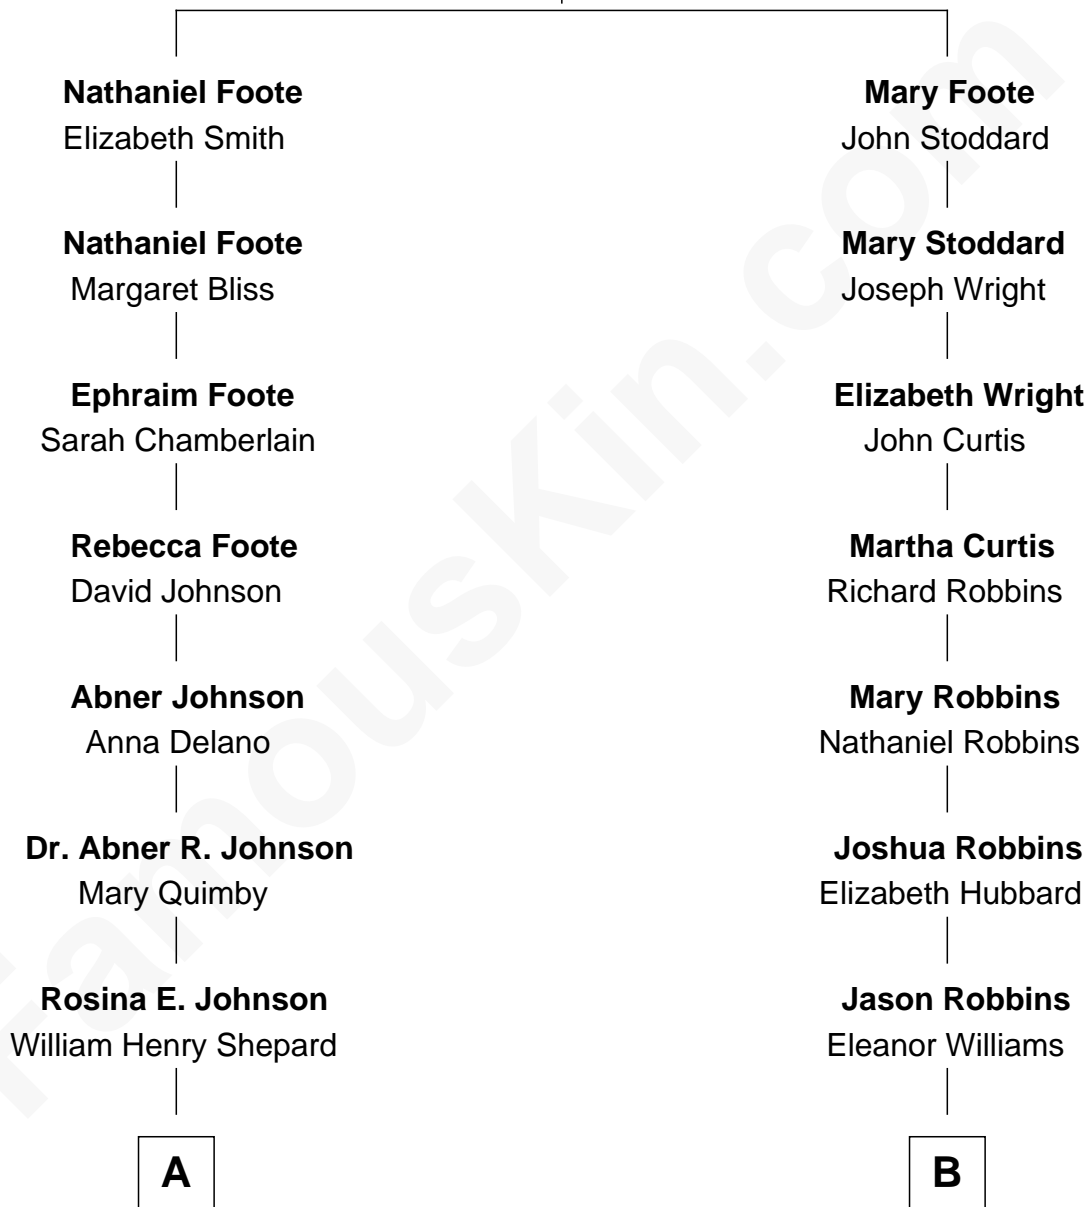

## Relationship Chart of

### Alan Shepard

*Mercury and Apollo Astronaut*

9th cousin 3 times removed of

### John Hinckley, Jr.

*Shot President Ronald Reagan*

**Nathaniel Foote**  
Elizabeth Deming

**A**

**Frederick Johnson Shepard**

Annie Elizabeth Bartlett

**Alan Bartlett Shepard**

Pauline Renza Emerson

**Alan Shepard**

*Mercury and Apollo Astronaut*

**B**

**Sophia Robbins**

Anthony P. Singletary

**Victoria Singletary**

James Thompson

**Clyde Singletary Thompson**