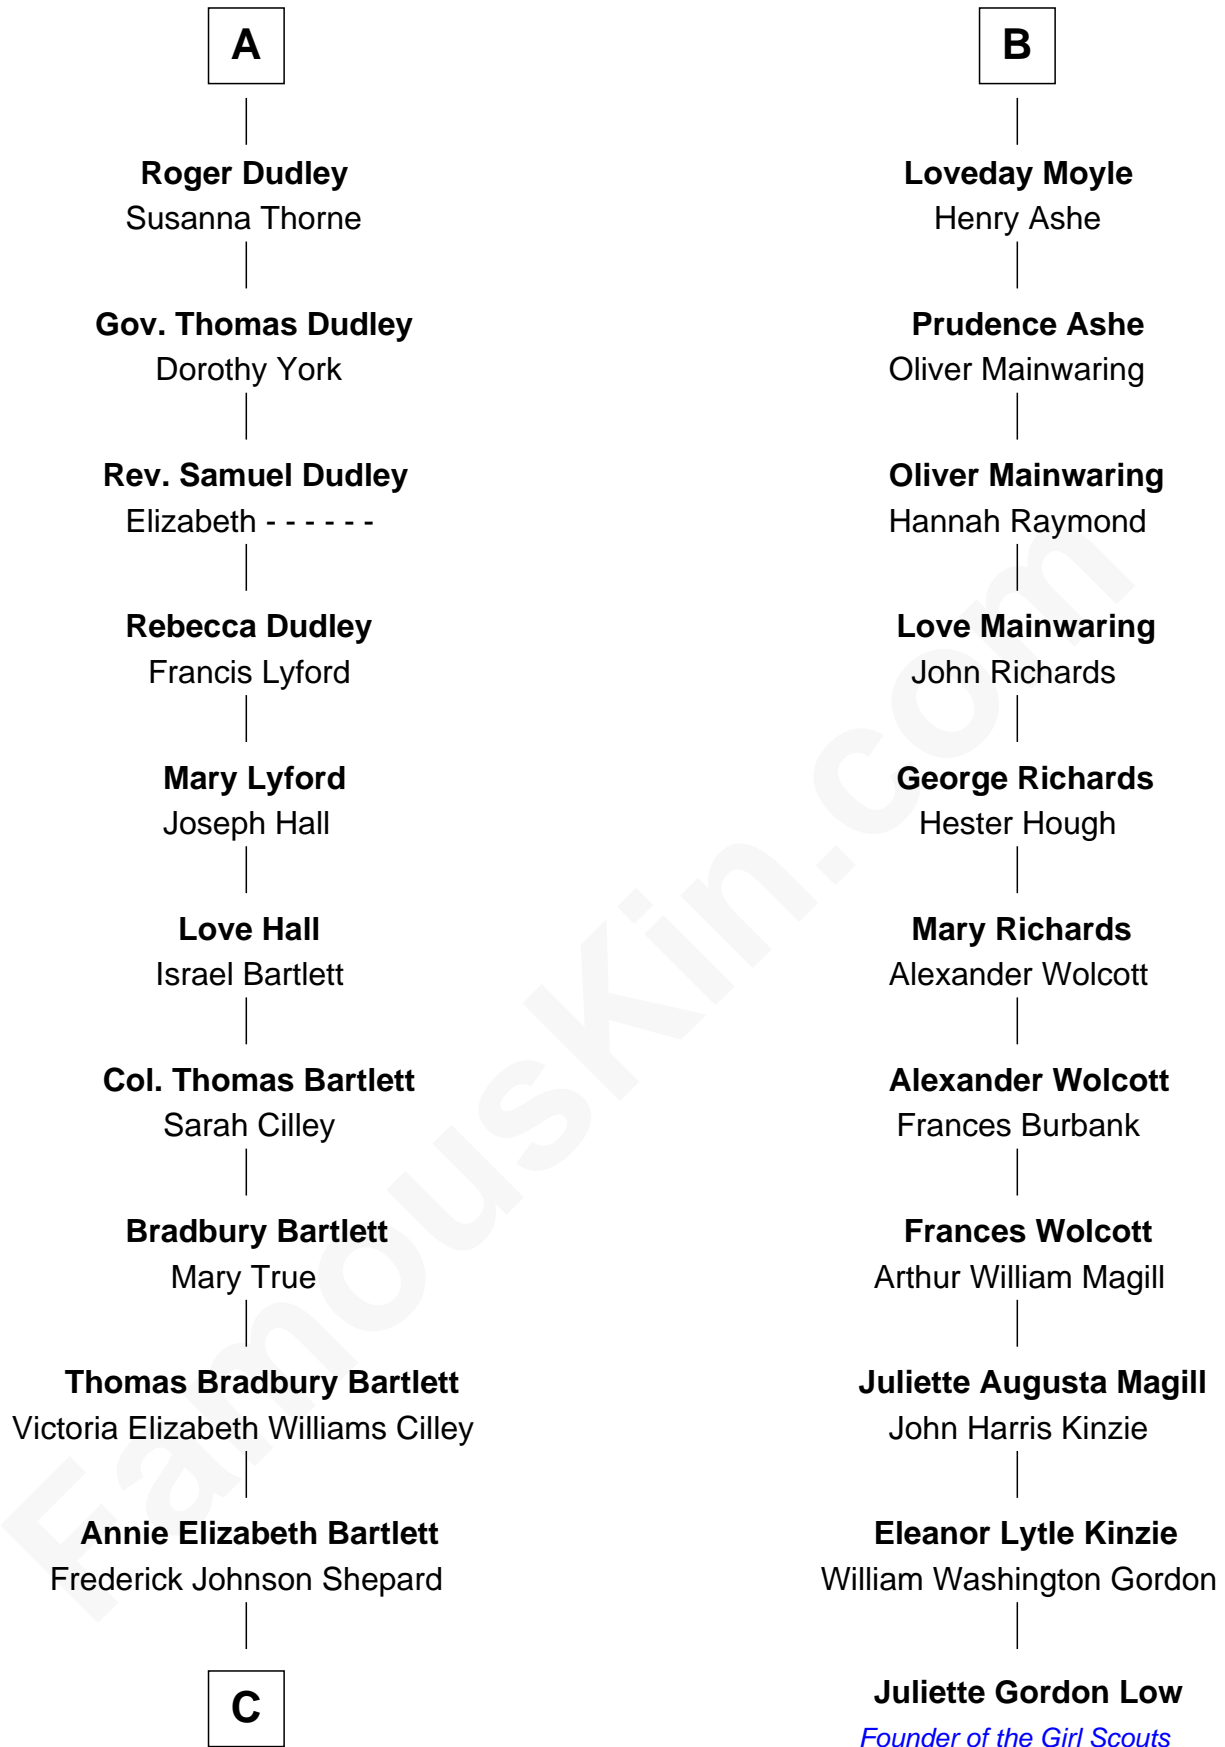

## Relationship Chart of

### Alan Shepard

*Mercury and Apollo Astronaut*

17th cousin 1 time removed of

### Juliette Gordon Low

*Founder of the Girl Scouts*

**C**

—  
**Alan Bartlett Shepard**  
Pauline Renza Emerson

—  
**Alan Shepard**  
*Mercury and Apollo Astronaut*

FamousKin.com