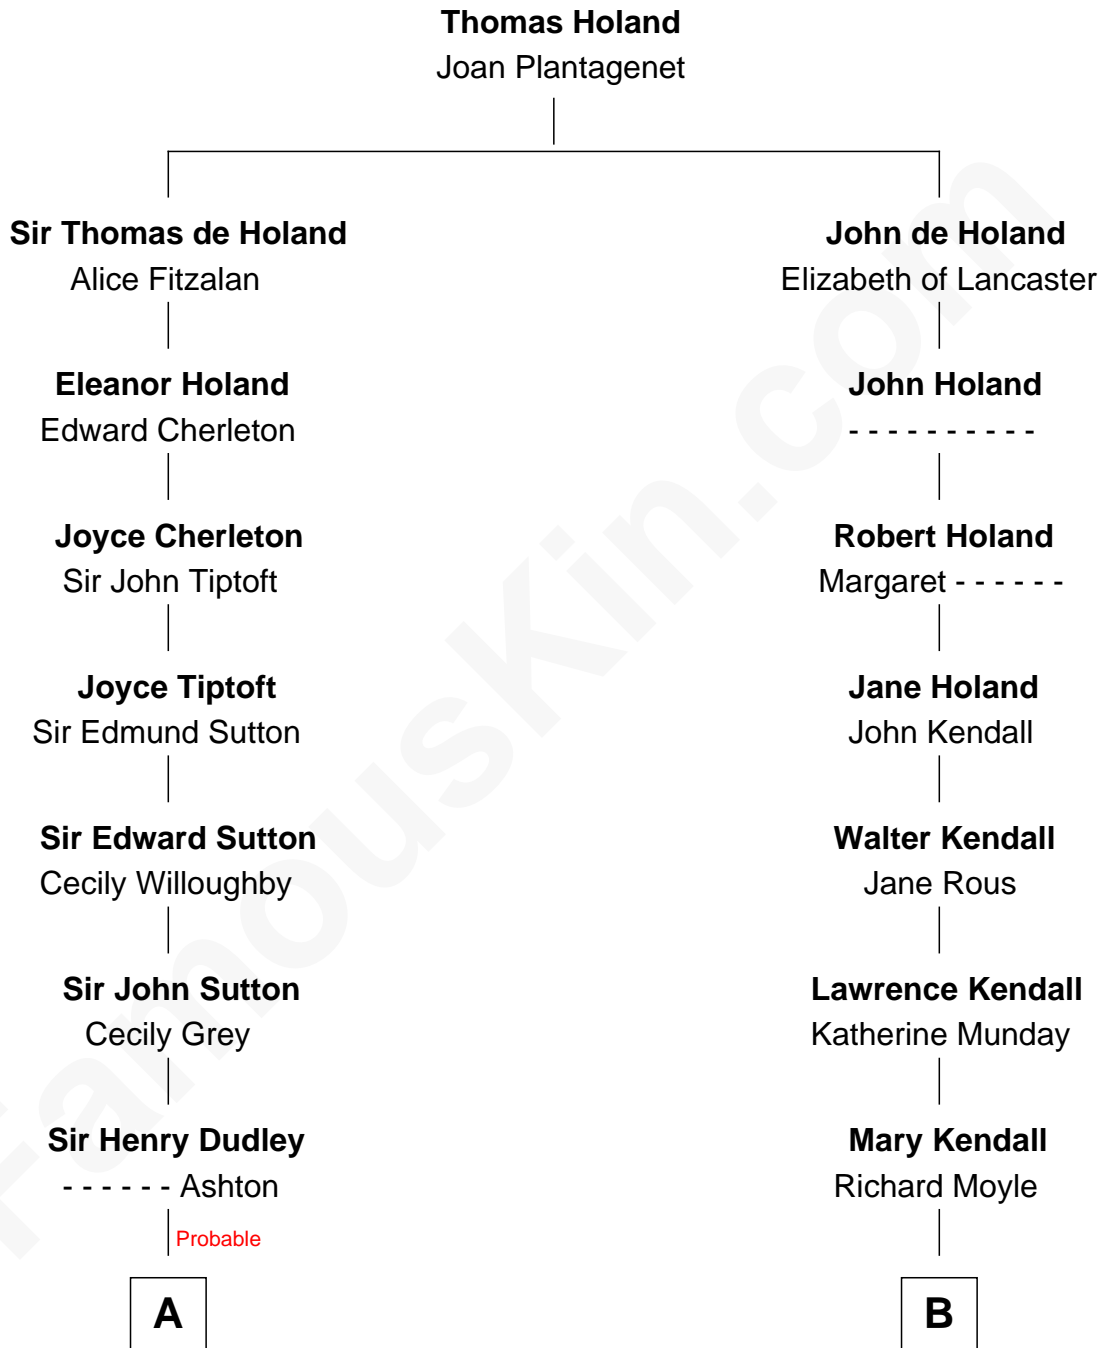

FamousKin.com

Relationship Chart of

Alan Shepard

Mercury and Apollo Astronaut

17th cousin 1 time removed of

Juliette Gordon Low

Founder of the Girl Scouts