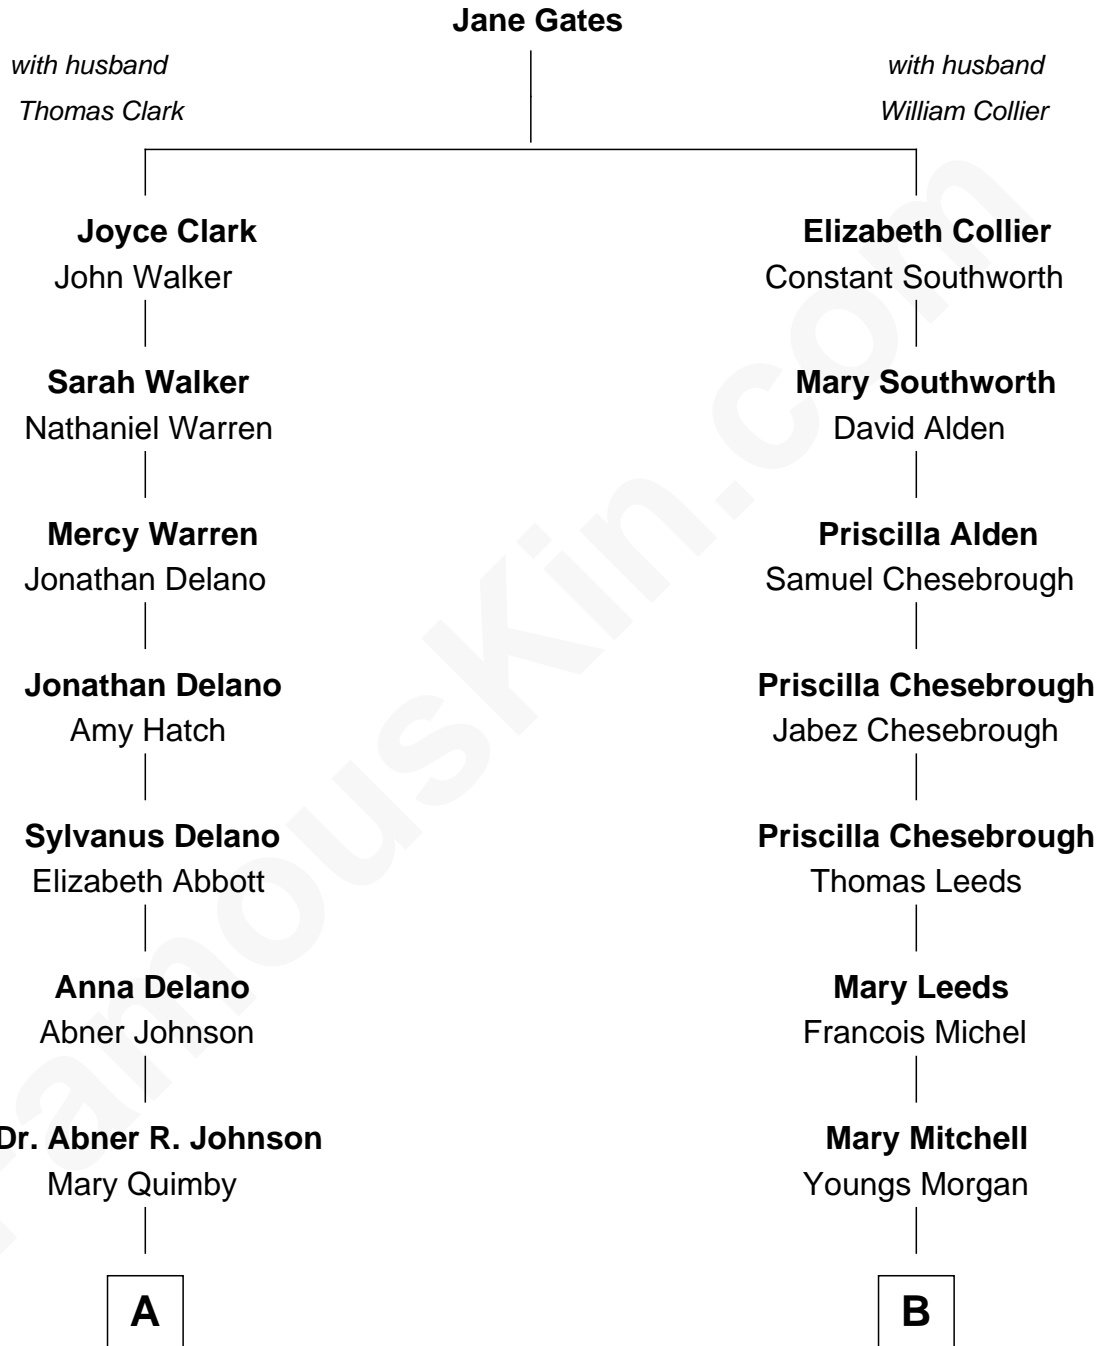

FamousKin.com Relationship Chart of

Alan Shepard

Mercury and Apollo Astronaut

8th cousin 2 times removed of

William Sprague

27th Governor of Rhode Island

FamousKin.com