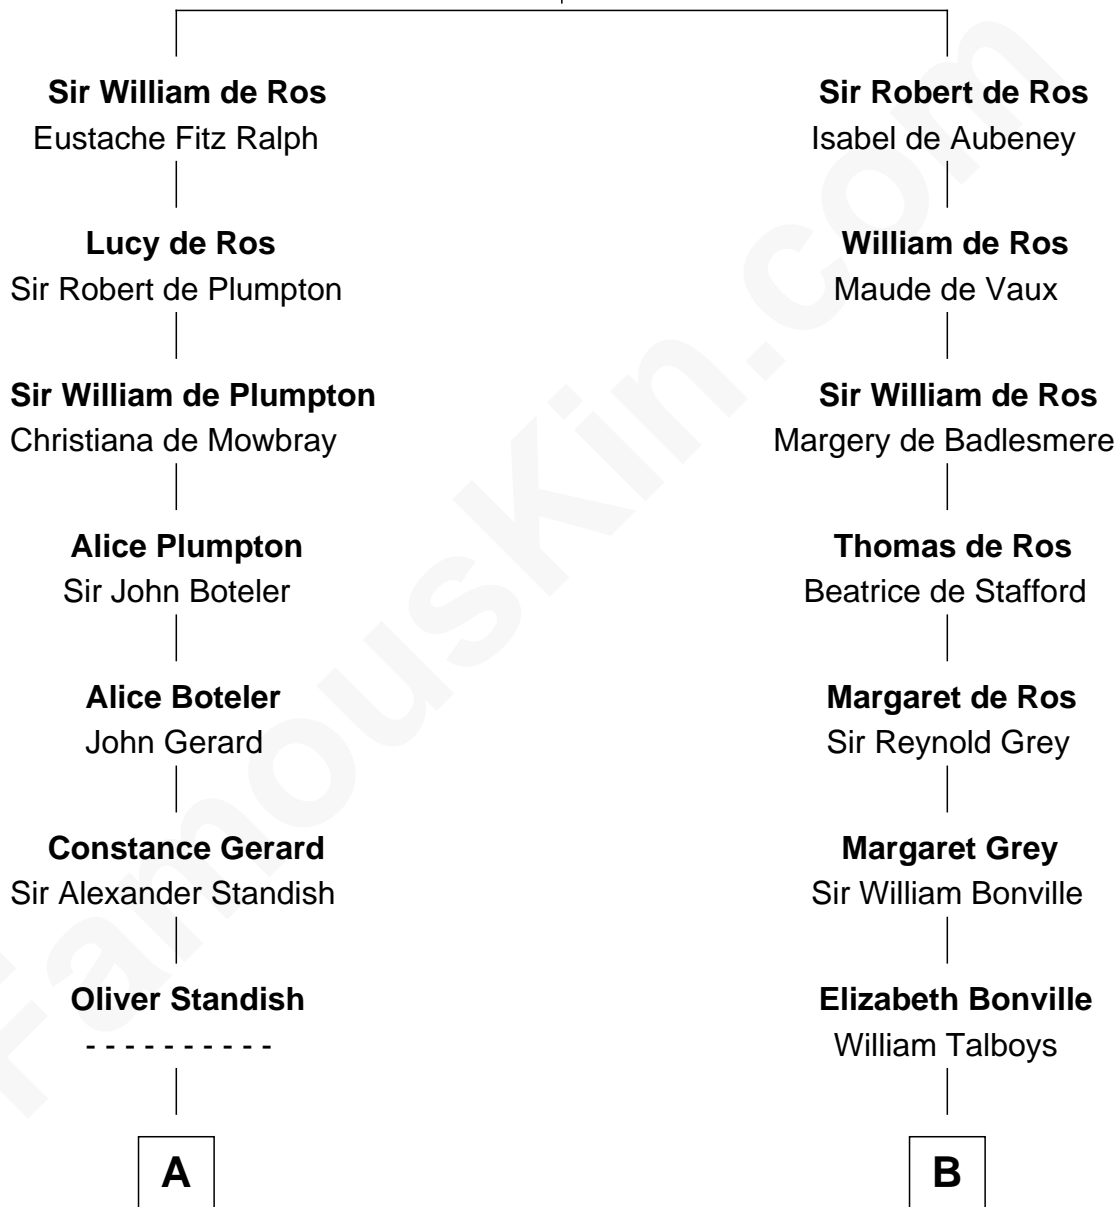

FamousKin.com Relationship Chart of

Alan Shepard

Mercury and Apollo Astronaut

21st cousin of

Katharine Hepburn

Movie Actress

Sir William de Ros

Lucy FitzPiers