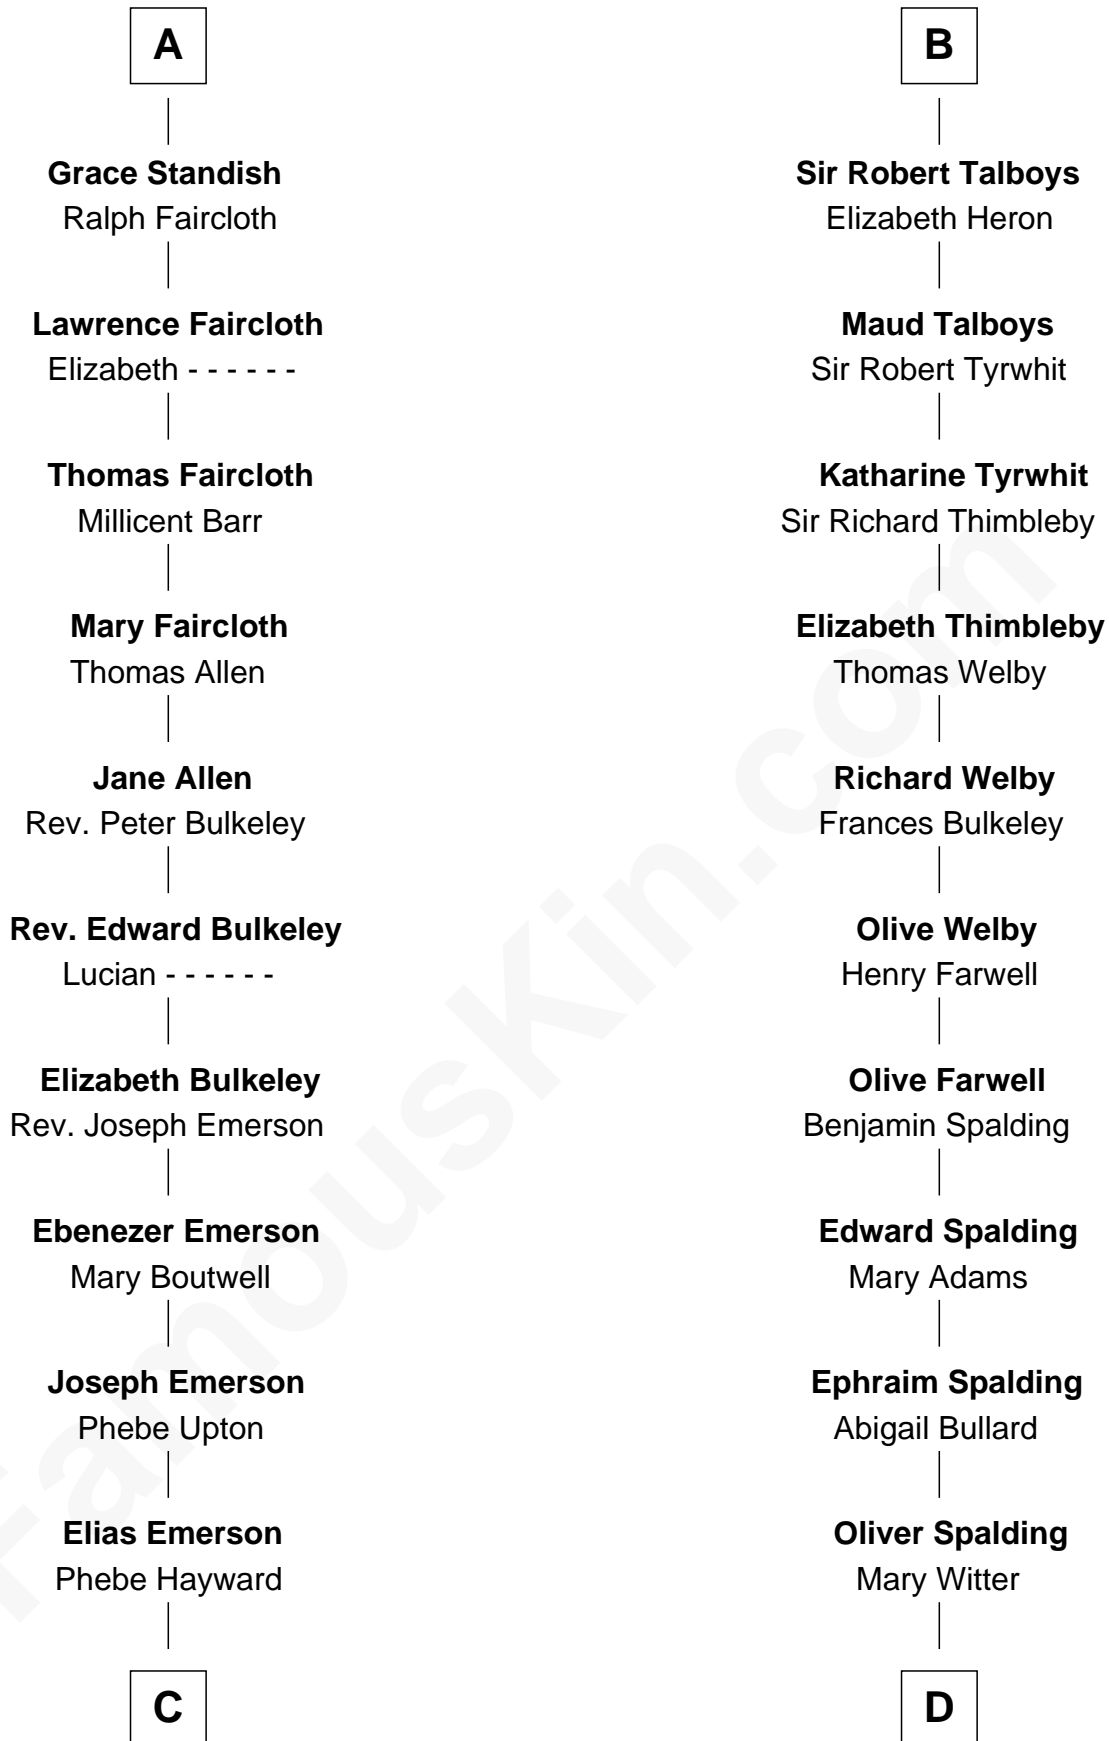

FamousKin.com Relationship Chart of

Alan Shepard

Mercury and Apollo Astronaut

21st cousin of

Katharine Hepburn

Movie Actress

Sir William de Ros

Lucy FitzPiers