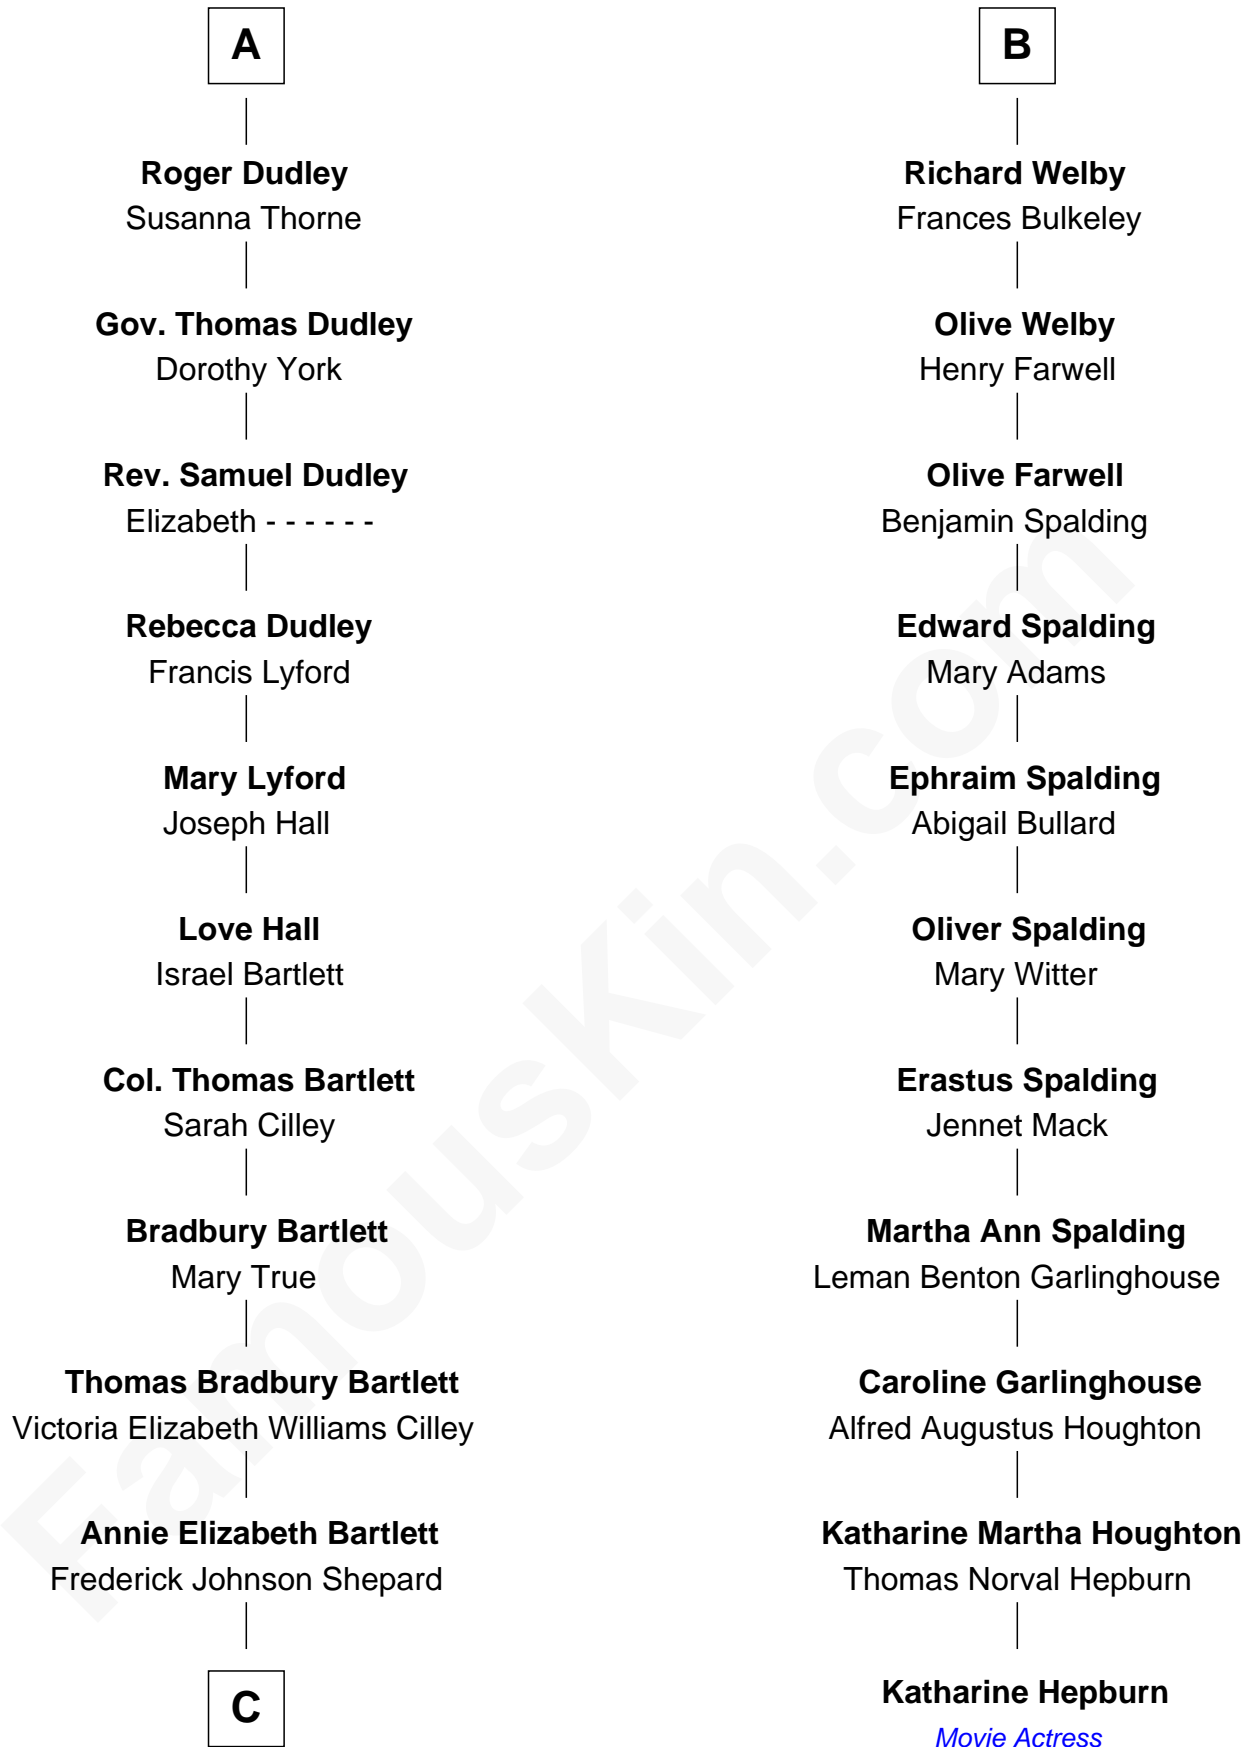

FamousKin.com Relationship Chart of

Alan Shepard

Mercury and Apollo Astronaut

17th cousin 1 time removed of

Katharine Hepburn

Movie Actress

Sir Philip le Despencer

Elizabeth - - - - -

Sir Robert Tyrwhit

Maud Talboys

Katharine Tyrwhit

Sir Richard Thimbleby

Elizabeth Thimbleby

Thomas Welby

B

C

—
Alan Bartlett Shepard
Pauline Renza Emerson

—
Alan Shepard
Mercury and Apollo Astronaut

FamousKin.com