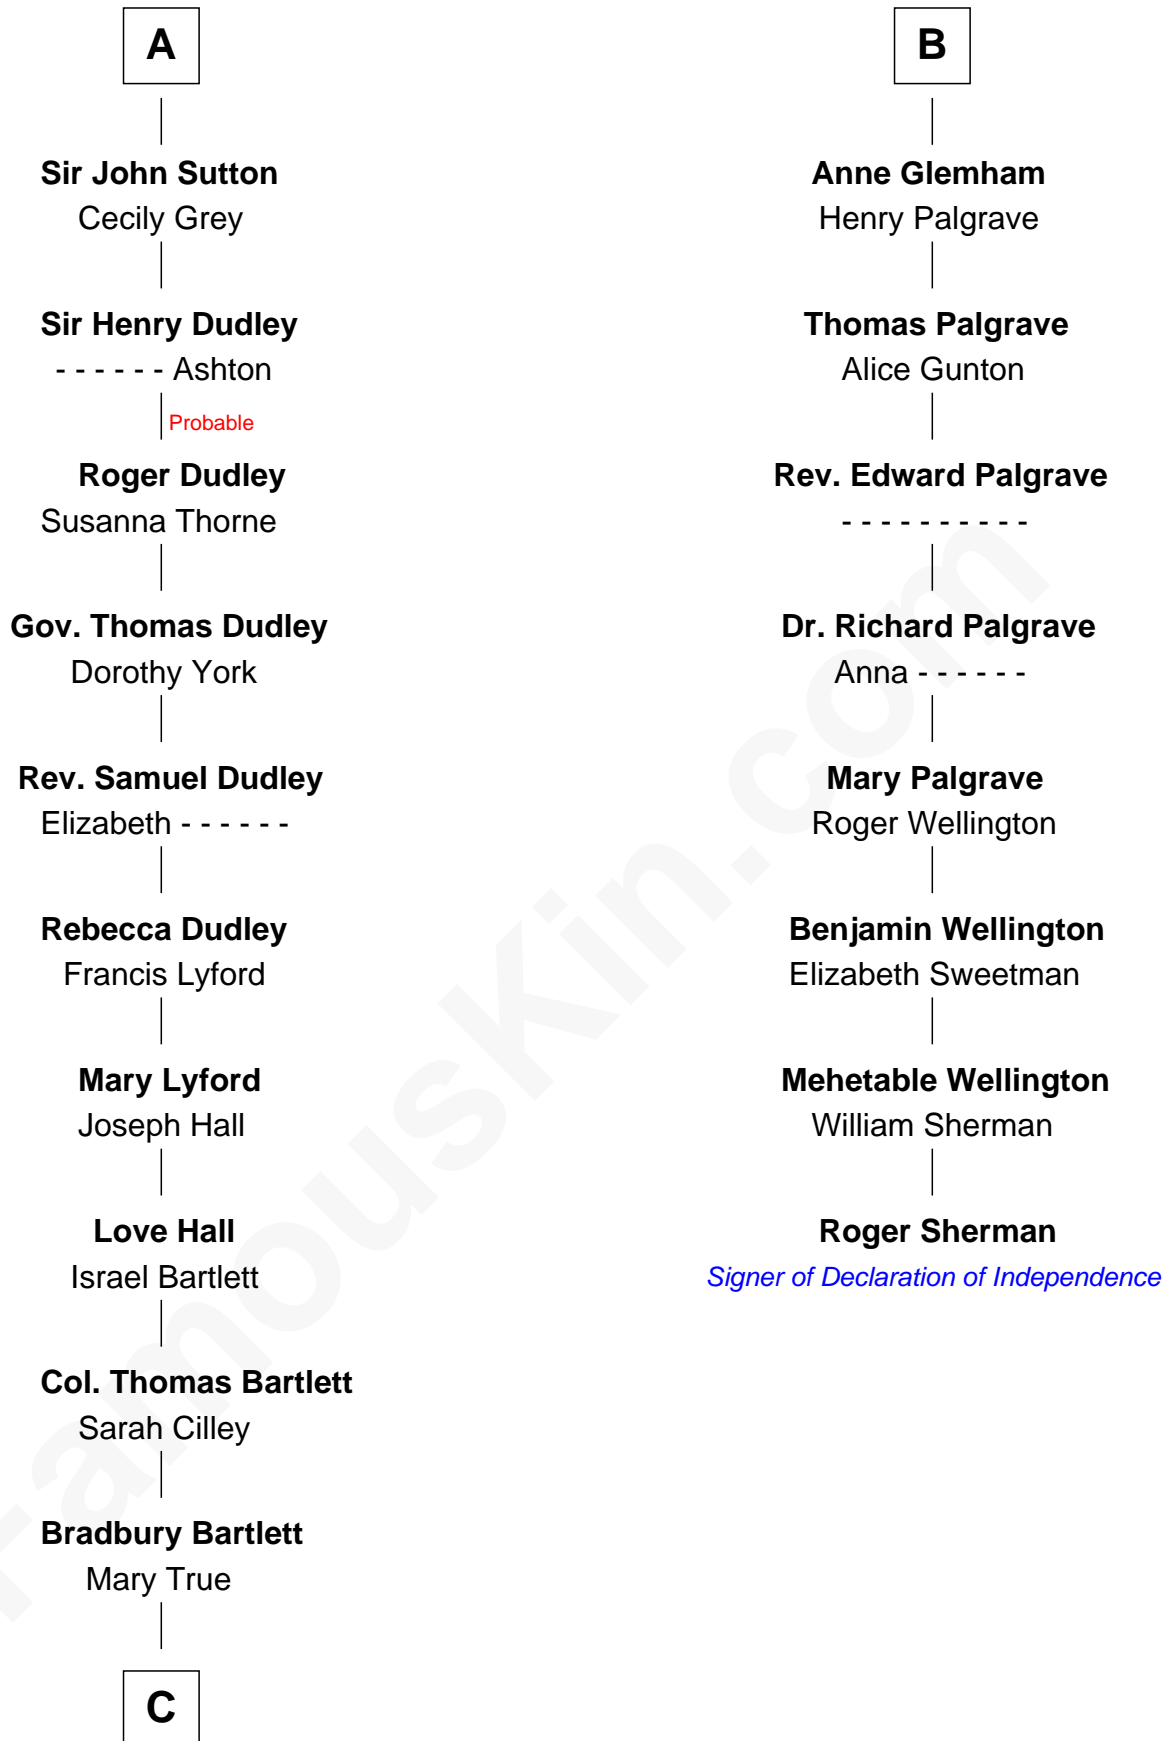

FamousKin.com

Relationship Chart of

Alan Shepard

Mercury and Apollo Astronaut

14th cousin 6 times removed of

Roger Sherman

Signer of the Declaration of Independence

C

—
Thomas Bradbury Bartlett
Victoria Elizabeth Williams Cilley

—
Annie Elizabeth Bartlett
Frederick Johnson Shepard

—
Alan Bartlett Shepard
Pauline Renza Emerson

—
Alan Shepard
Mercury and Apollo Astronaut