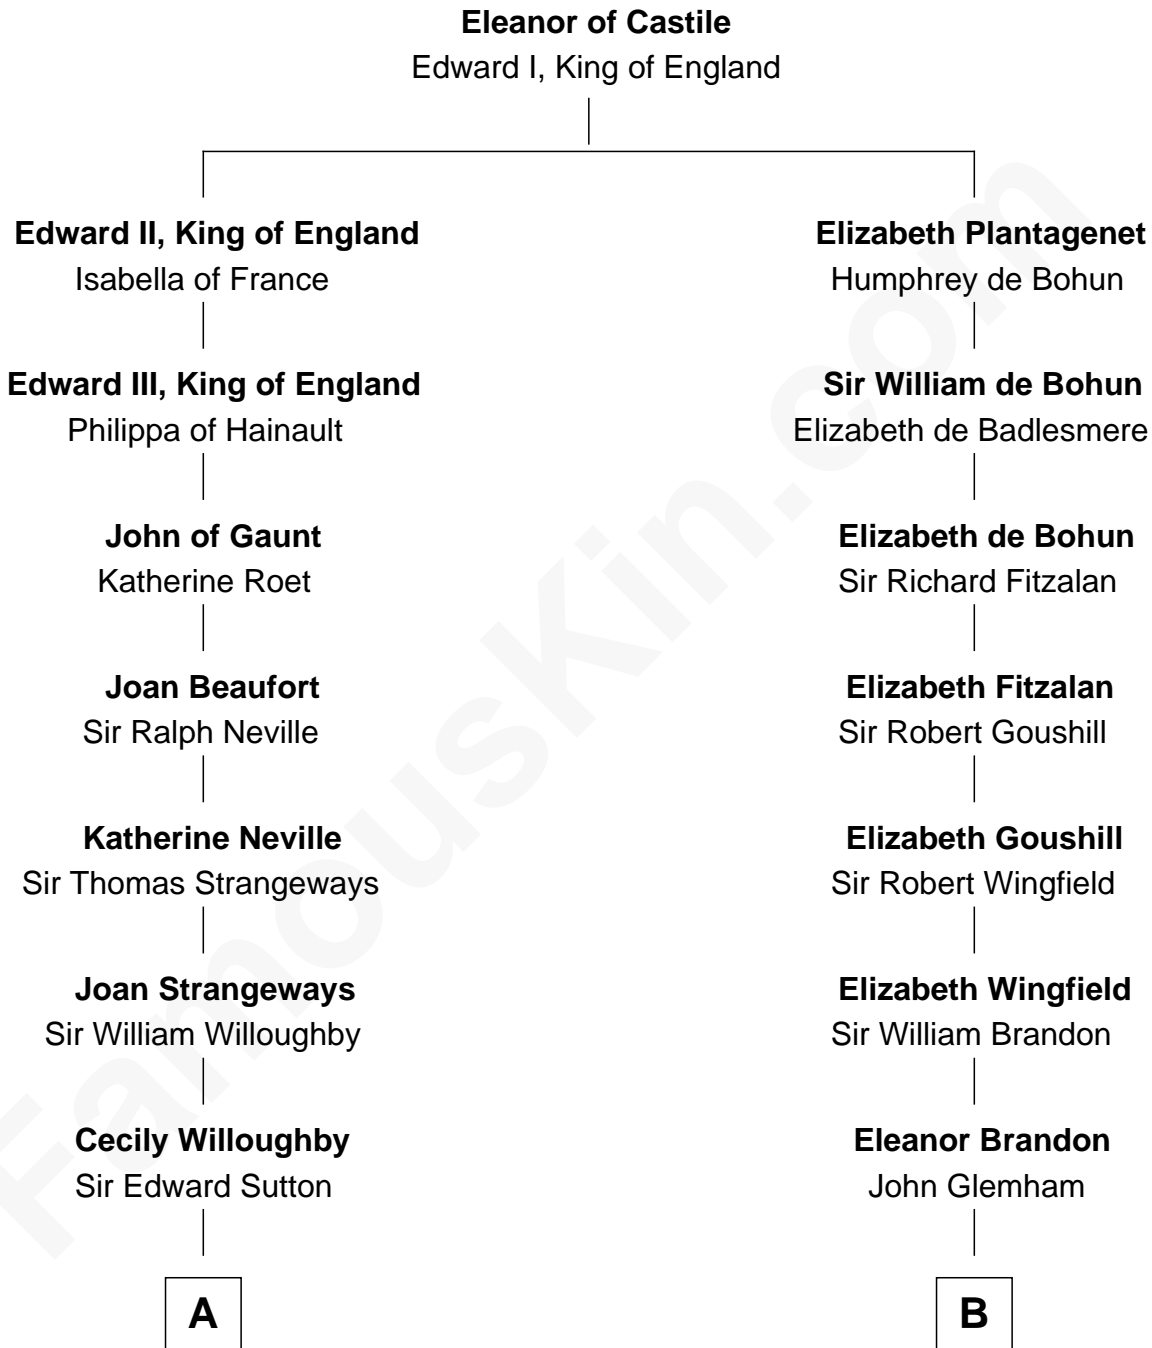

FamousKin.com

Relationship Chart of

Alan Shepard

Mercury and Apollo Astronaut

14th cousin 6 times removed of

Roger Sherman

Signer of the Declaration of Independence

C

—
Thomas Bradbury Bartlett
Victoria Elizabeth Williams Cilley

—
Annie Elizabeth Bartlett
Frederick Johnson Shepard

—
Alan Bartlett Shepard
Pauline Renza Emerson

—
Alan Shepard
Mercury and Apollo Astronaut