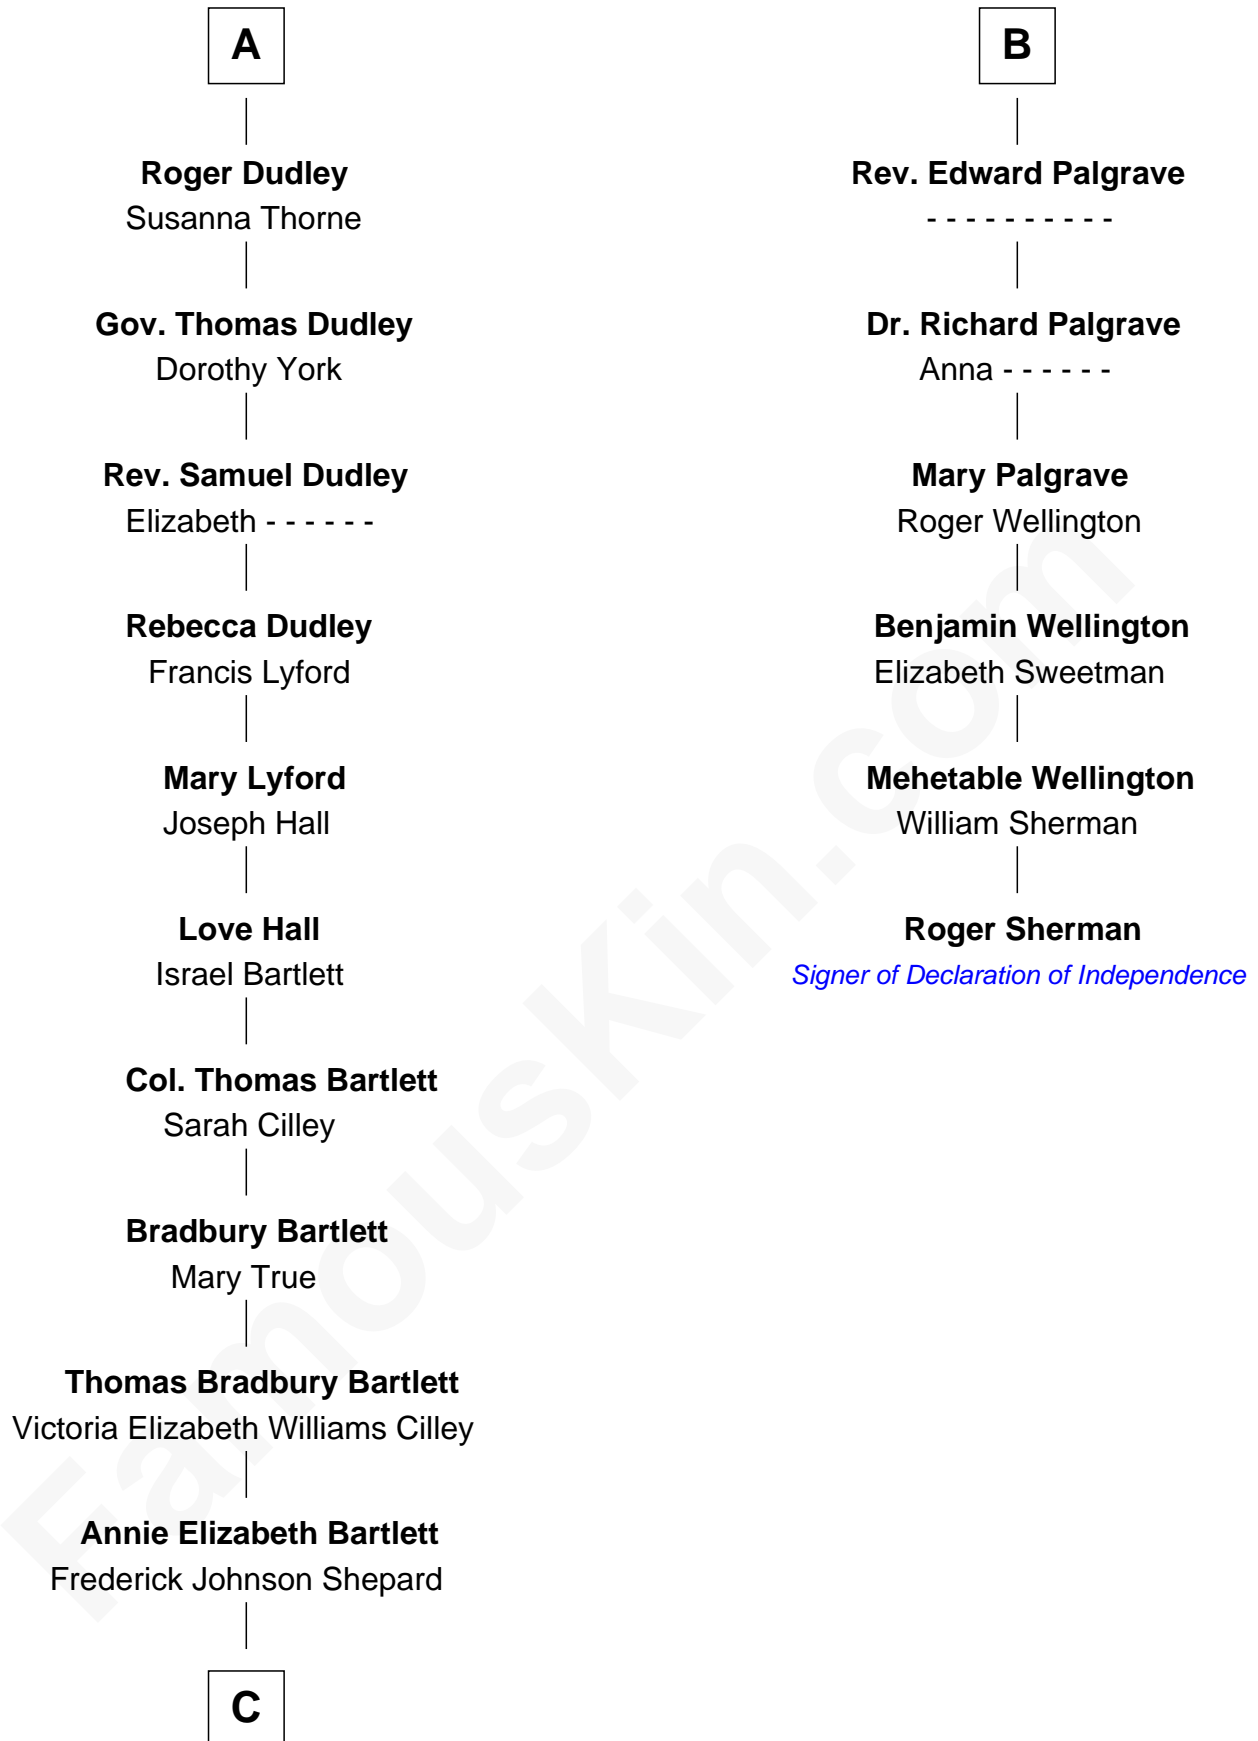

FamousKin.com

Relationship Chart of

Alan Shepard

Mercury and Apollo Astronaut

12th cousin 6 times removed of

Roger Sherman

Signer of the Declaration of Independence

C

Alan Bartlett Shepard
Pauline Renza Emerson

Alan Shepard
Mercury and Apollo Astronaut

FamousKin.com