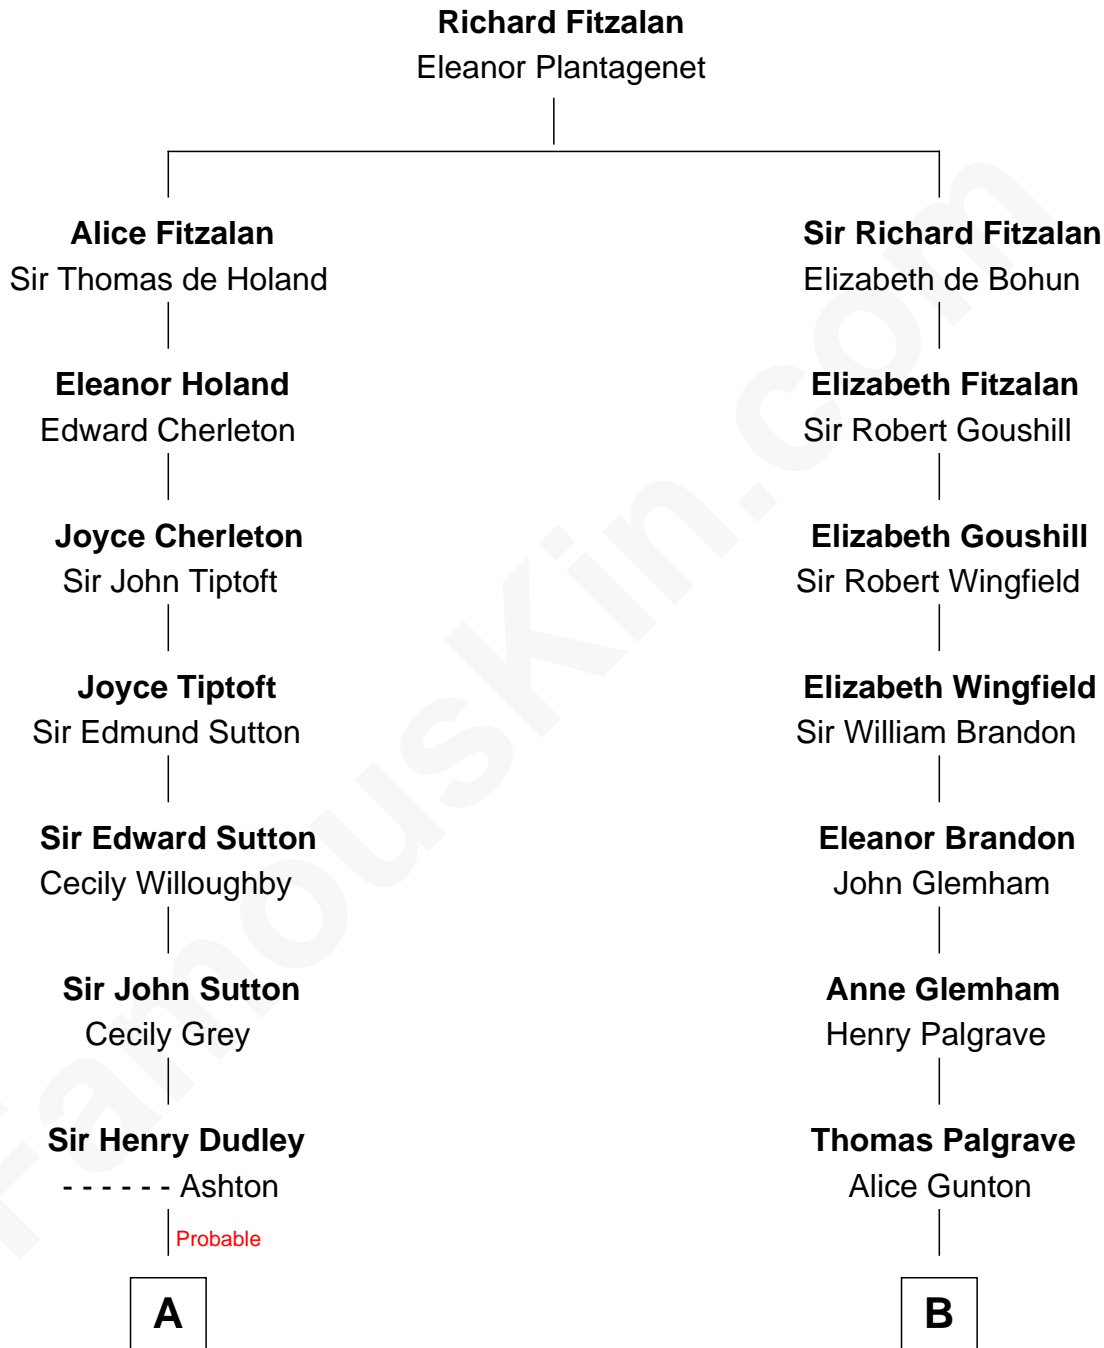

FamousKin.com

Relationship Chart of

Alan Shepard

Mercury and Apollo Astronaut

12th cousin 6 times removed of

Roger Sherman

Signer of the Declaration of Independence

C

Alan Bartlett Shepard
Pauline Renza Emerson

Alan Shepard
Mercury and Apollo Astronaut

FamousKin.com