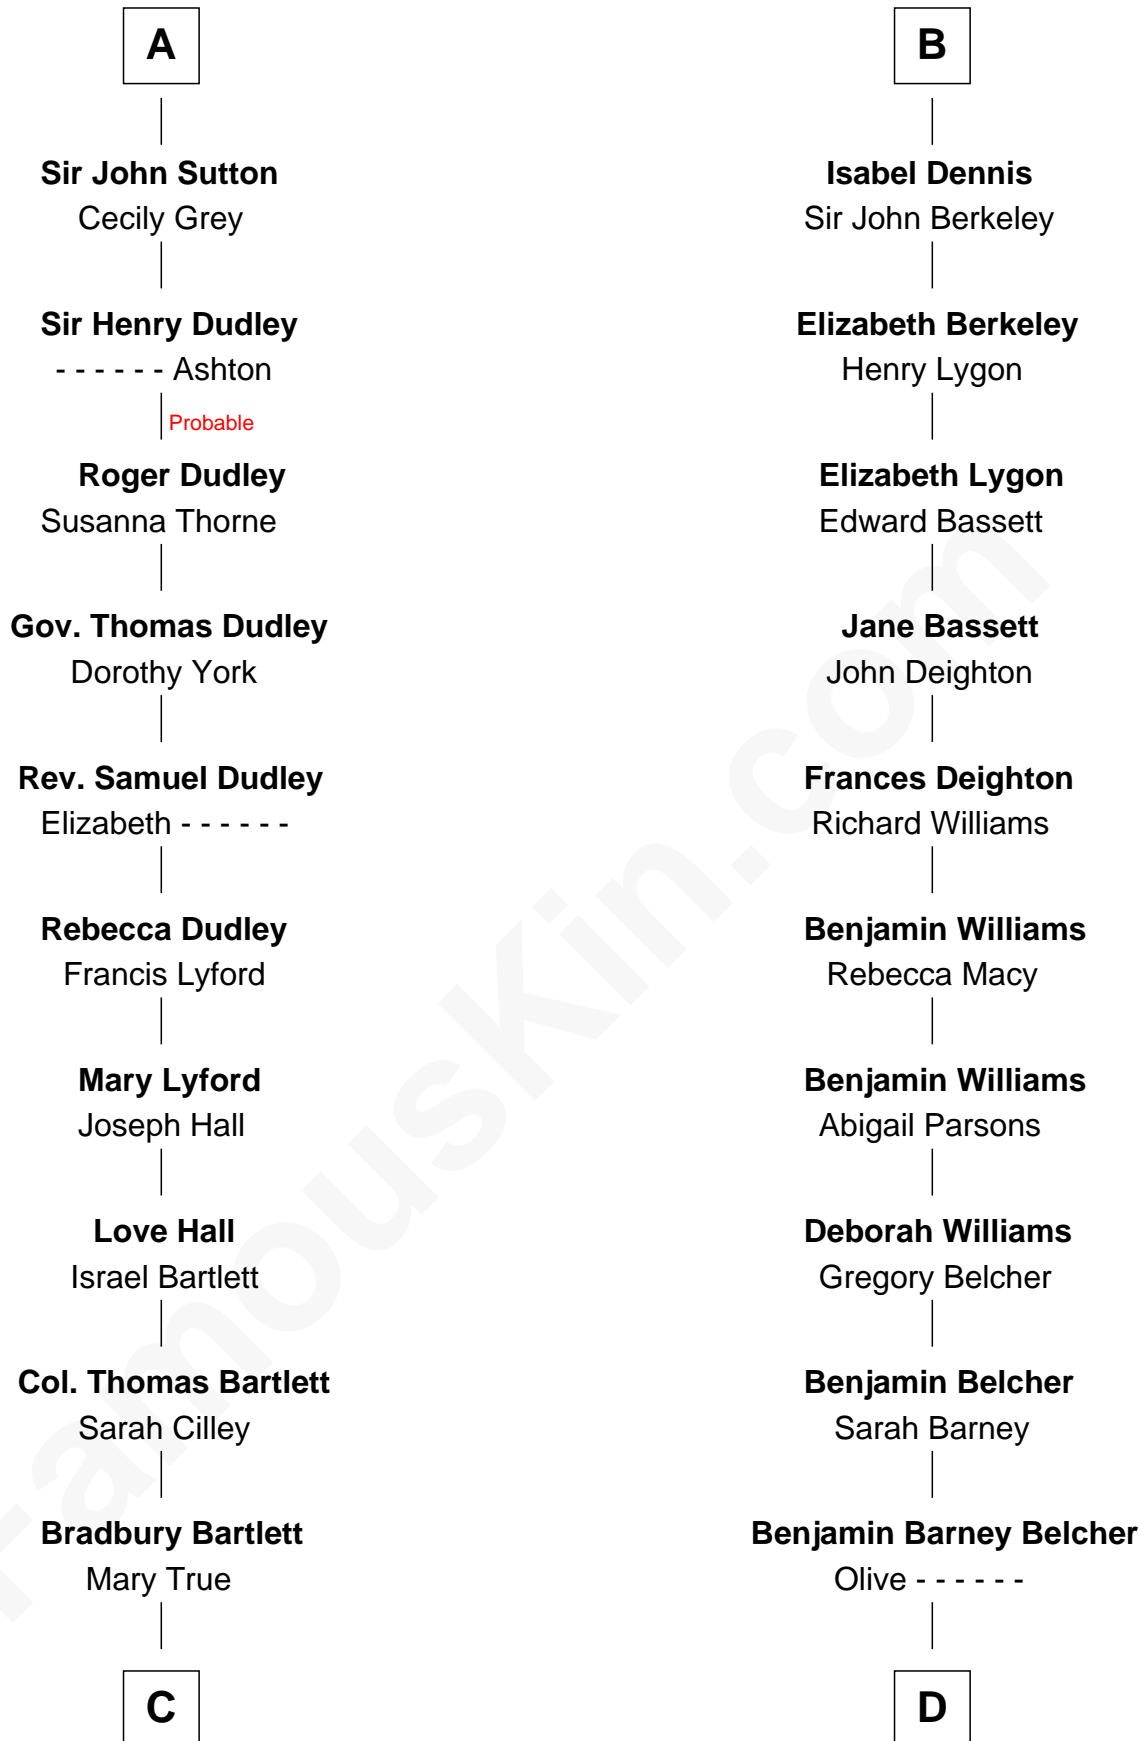

## Relationship Chart of

### Alan Shepard

*Mercury and Apollo Astronaut*

19th cousin 1 time removed of

### General Douglas MacArthur

*U.S. Army - World War II*

**C**

**Thomas Bradbury Bartlett**  
Victoria Elizabeth Williams Cilley

**Annie Elizabeth Bartlett**  
Frederick Johnson Shepard

**Alan Bartlett Shepard**  
Pauline Renza Emerson

**Alan Shepard**  
*Mercury and Apollo Astronaut*

**D**

**Aurelia Belcher**  
Arthur MacArthur

**Gen. Arthur MacArthur**  
Mary Pinckney Hardy

**General Douglas MacArthur**  
*U.S. Army - World War II*

FamousKin.com