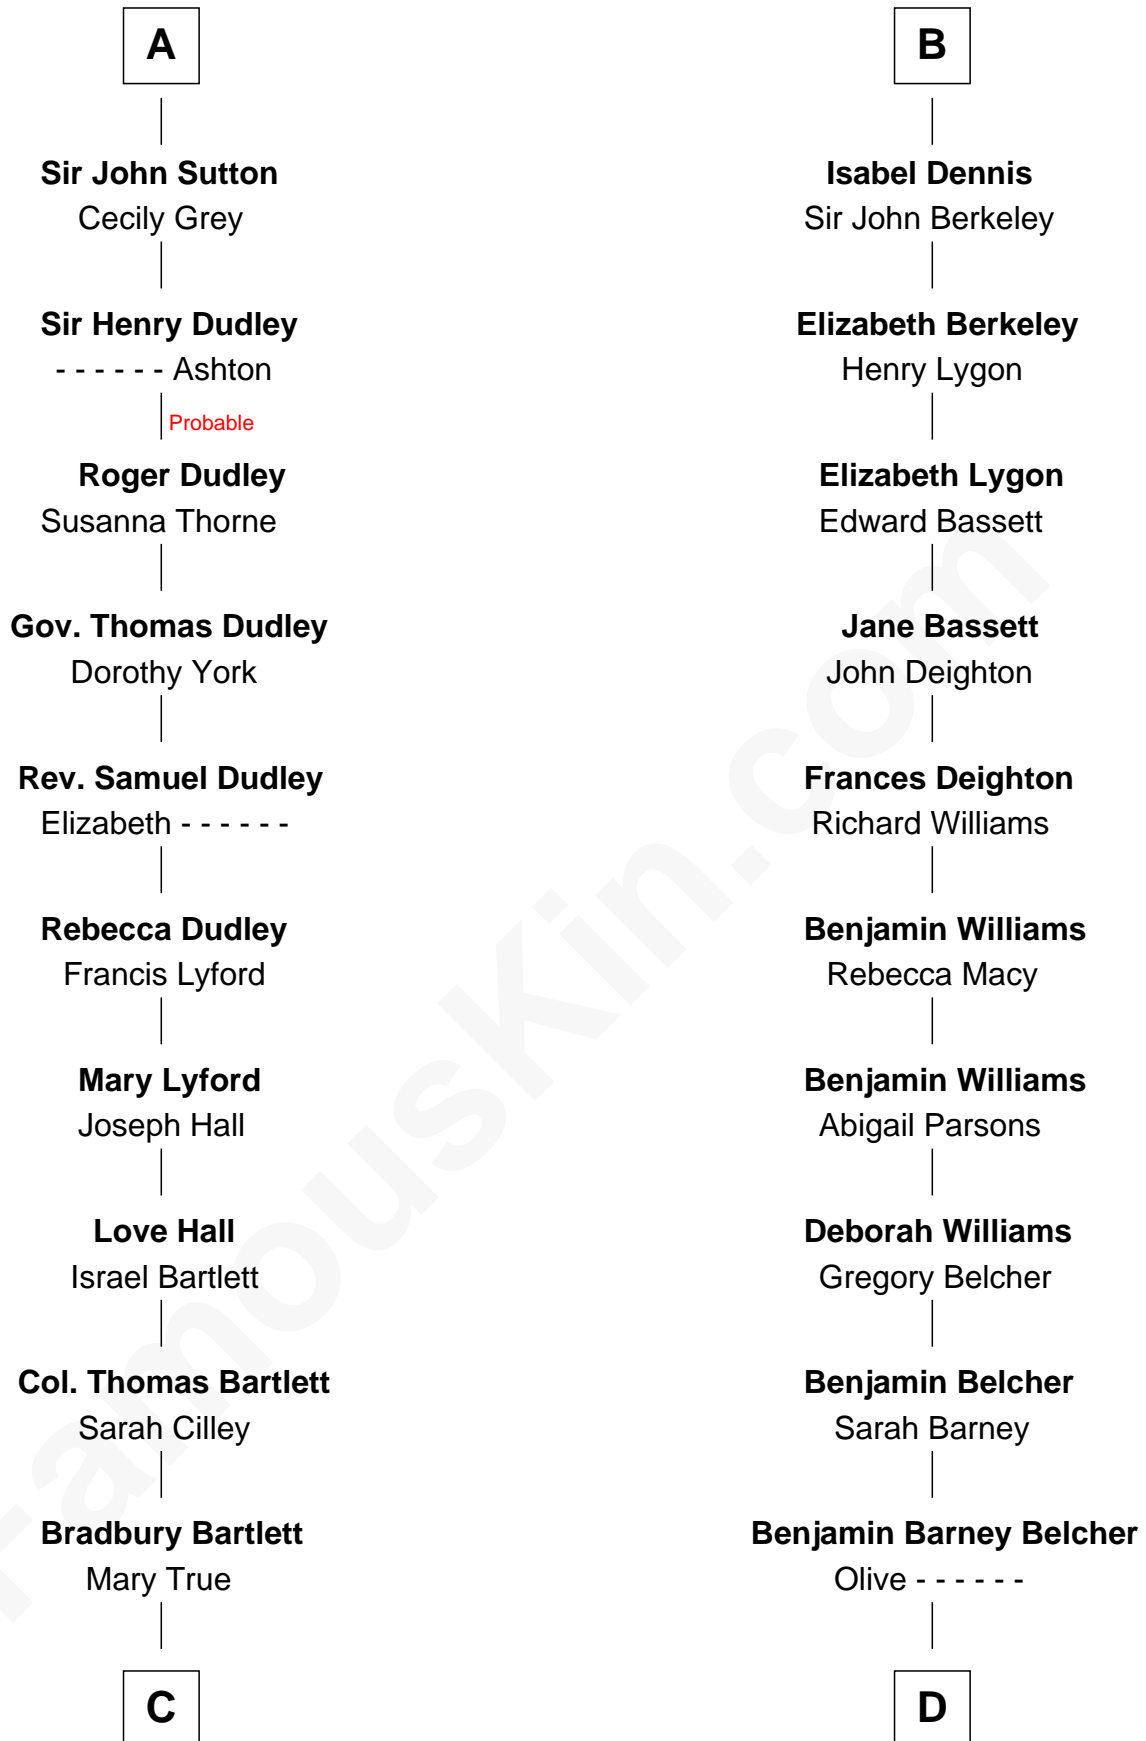

FamousKin.com
Relationship Chart of
Alan Shepard

Mercury and Apollo Astronaut

19th cousin 1 time removed of

General Douglas MacArthur

U.S. Army - World War II

C

Thomas Bradbury Bartlett
Victoria Elizabeth Williams Cilley

Annie Elizabeth Bartlett
Frederick Johnson Shepard

Alan Bartlett Shepard
Pauline Renza Emerson

Alan Shepard
Mercury and Apollo Astronaut

D

Aurelia Belcher
Arthur MacArthur

Gen. Arthur MacArthur
Mary Pinckney Hardy