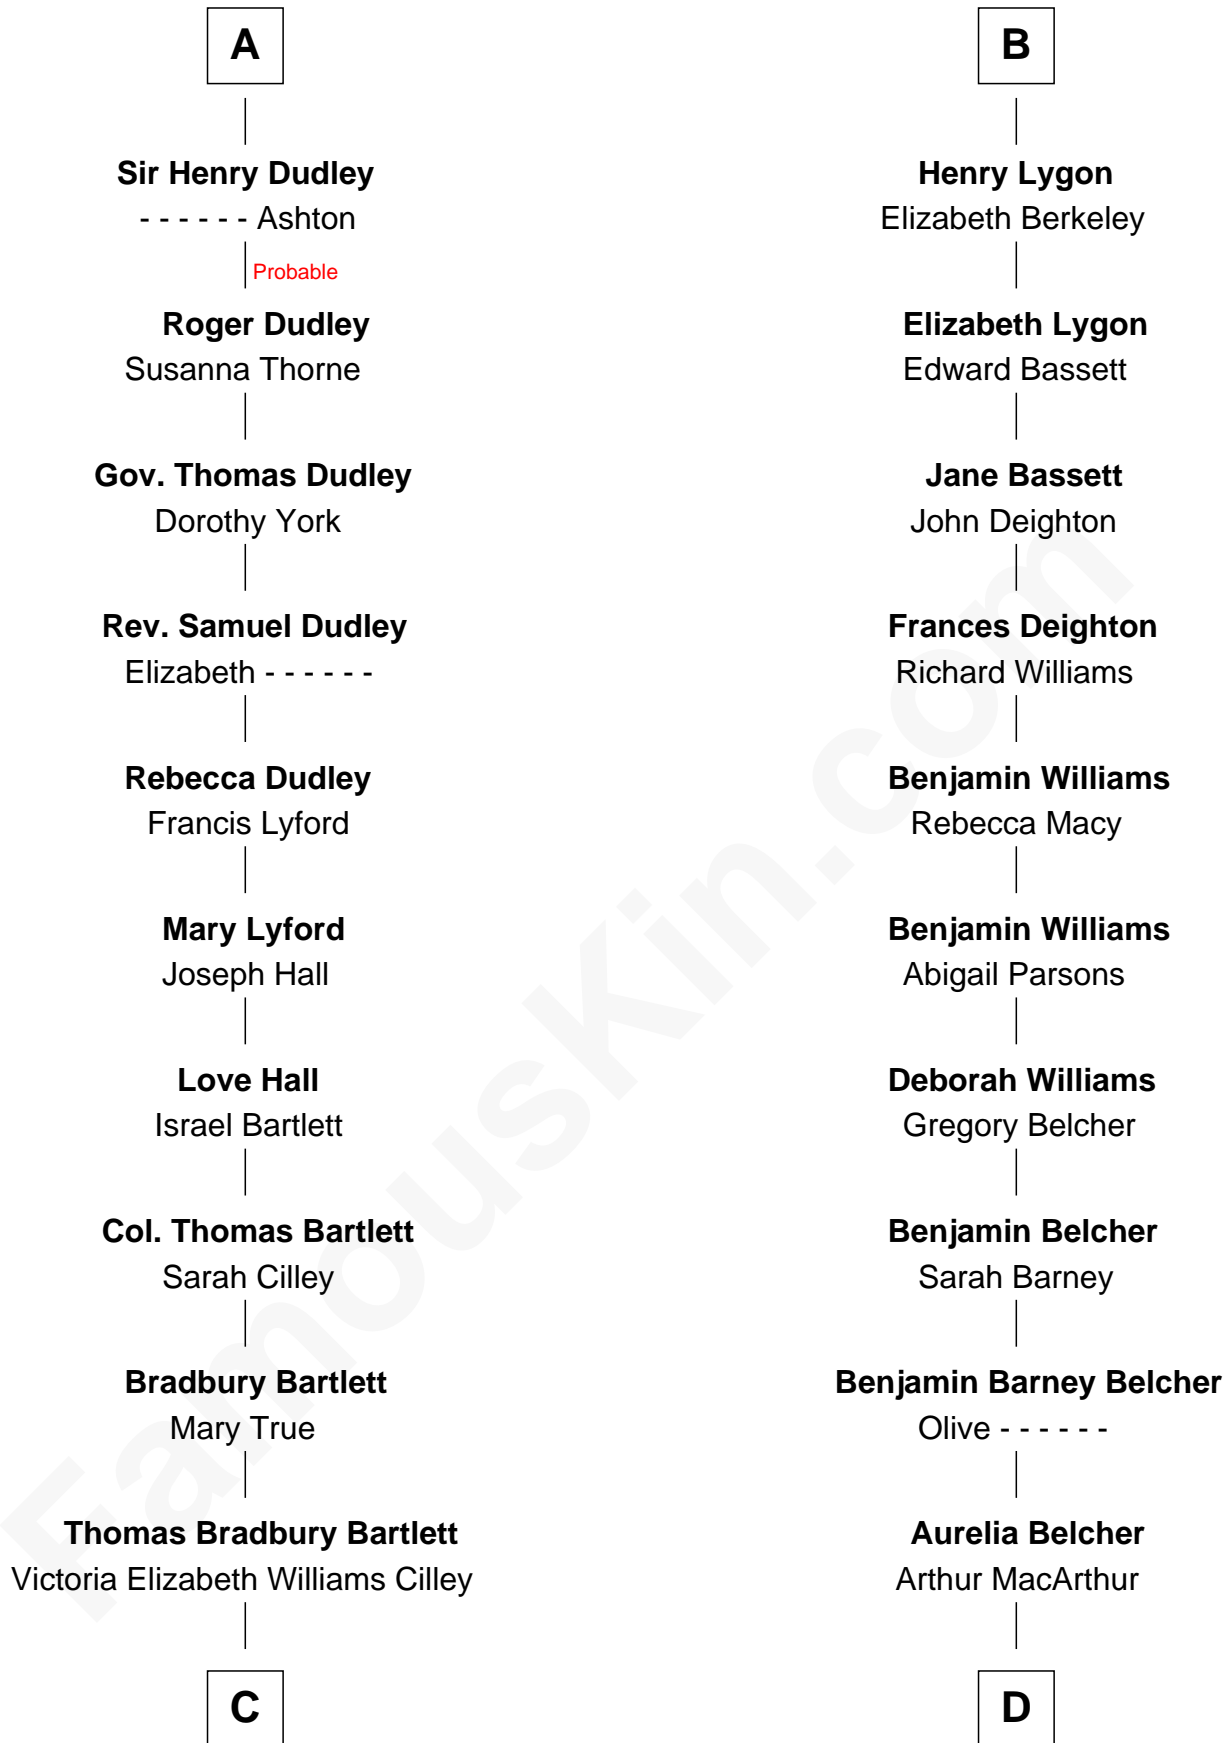

FamousKin.com

Relationship Chart of

Alan Shepard

Mercury and Apollo Astronaut

18th cousin 1 time removed of

General Douglas MacArthur

U.S. Army - World War II

C

Annie Elizabeth Bartlett
Frederick Johnson Shepard

Alan Bartlett Shepard
Pauline Renza Emerson

Alan Shepard
Mercury and Apollo Astronaut

D

Gen. Arthur MacArthur
Mary Pinckney Hardy

General Douglas MacArthur
U.S. Army - World War II