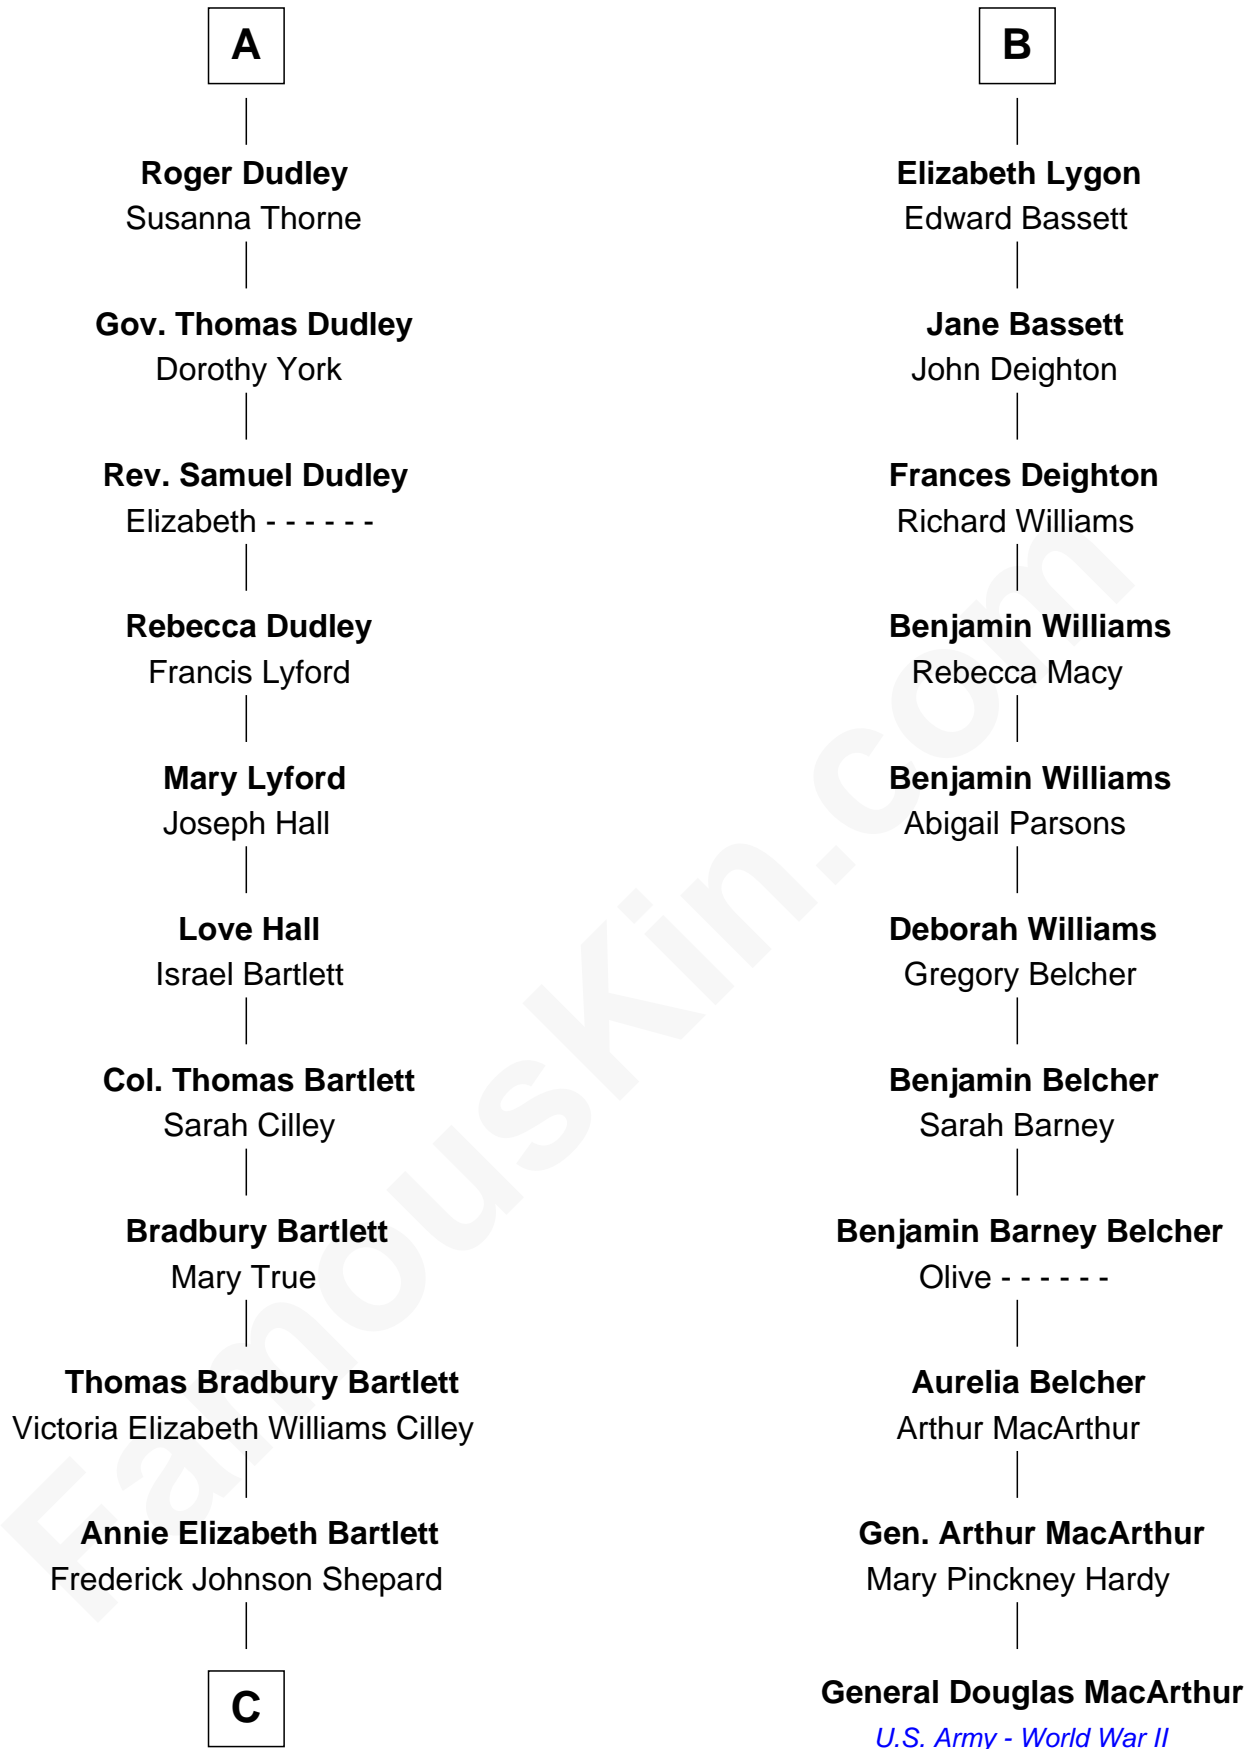

FamousKin.com

Relationship Chart of

Alan Shepard

Mercury and Apollo Astronaut

17th cousin 1 time removed of

General Douglas MacArthur

U.S. Army - World War II

C

Alan Bartlett Shepard
Pauline Renza Emerson

Alan Shepard
Mercury and Apollo Astronaut

FamousKin.com