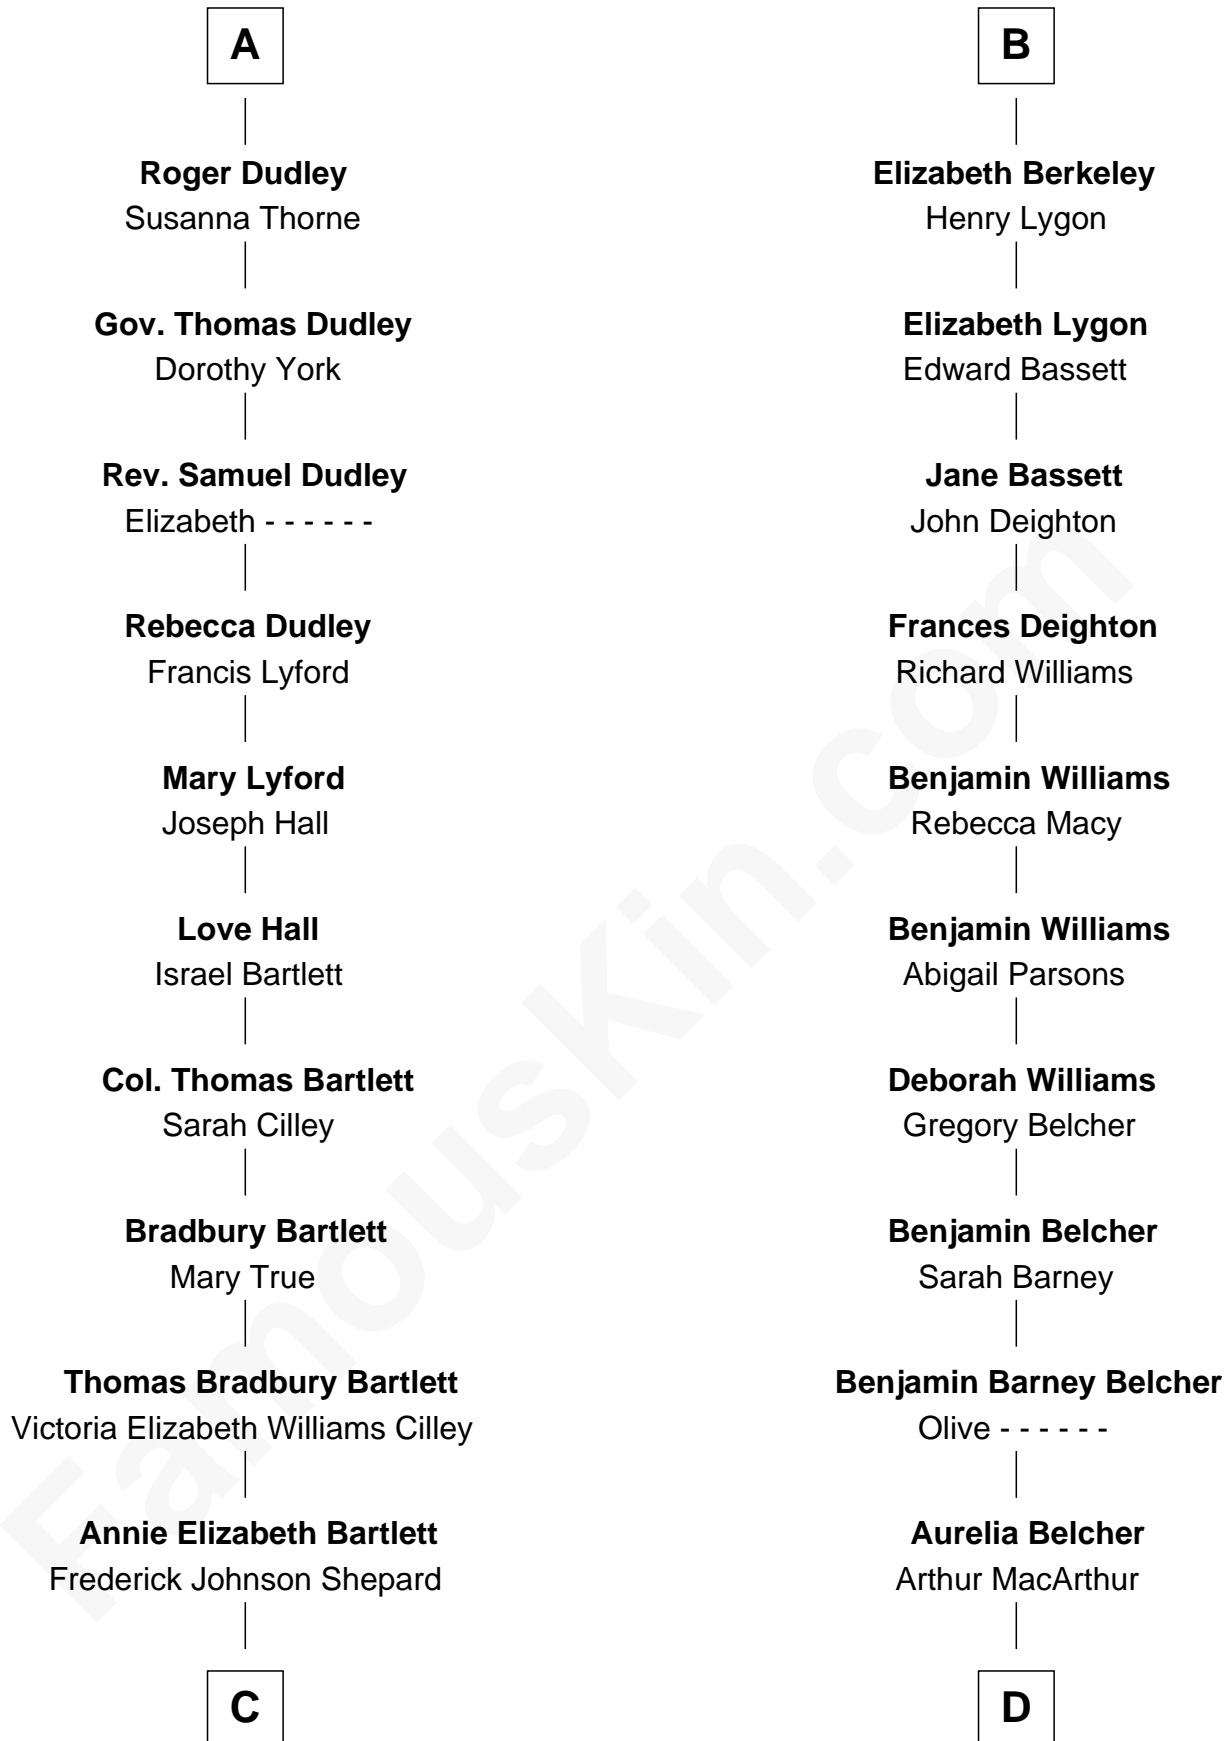

FamousKin.com Relationship Chart of

Alan Shepard

Mercury and Apollo Astronaut

18th cousin of

General Douglas MacArthur

U.S. Army - World War II

Sir Maurice de Berkeley

Eve la Zouche

Maurice de Berkeley

Margaret -----

Thomas Berkeley

Catherine Botetourte

Maurice Berkeley

Johanna Denham

Maurice Berkeley

Ellen Montfort

Sir William Berkeley

Anne Stafford

Richard Berkeley

Elizabeth Conningsby

Sir John Berkeley

Isabel Dennis

B

C

Alan Bartlett Shepard
Pauline Renza Emerson

Alan Shepard
Mercury and Apollo Astronaut

D

Gen. Arthur MacArthur
Mary Pinckney Hardy

General Douglas MacArthur
U.S. Army - World War II

FamousKin.com