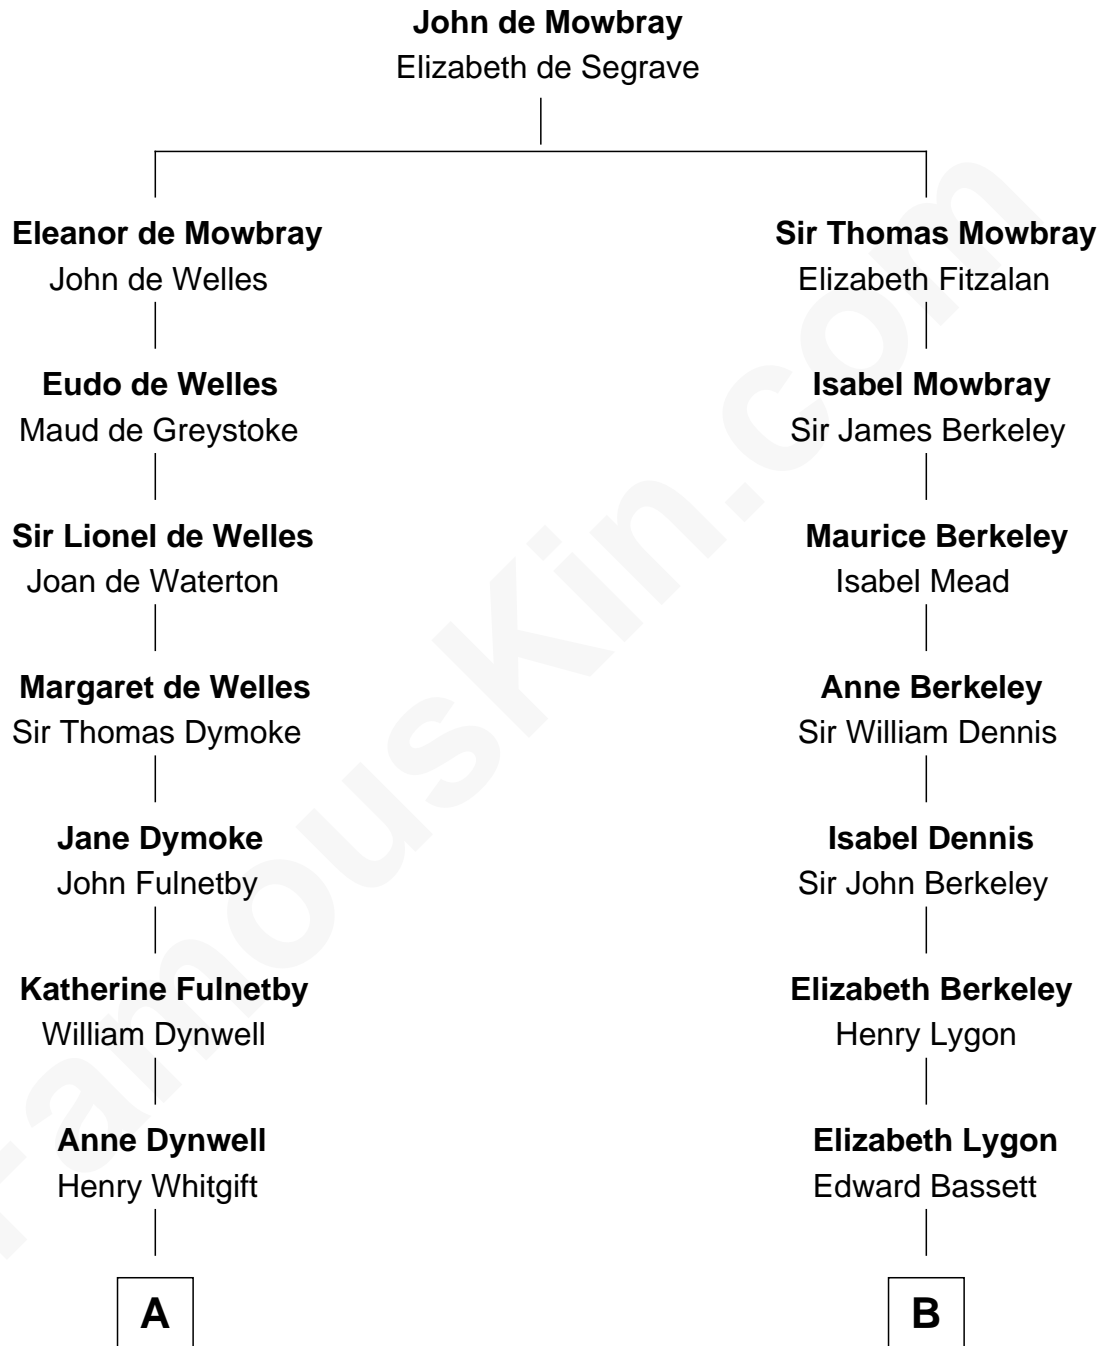

FamousKin.com

Relationship Chart of

Alan Shepard

Mercury and Apollo Astronaut

16th cousin 3 times removed of

General Douglas MacArthur

U.S. Army - World War II

C

—
Annie Elizabeth Bartlett
Frederick Johnson Shepard

—
Alan Bartlett Shepard
Pauline Renza Emerson

—
Alan Shepard
Mercury and Apollo Astronaut

FamousKin.com