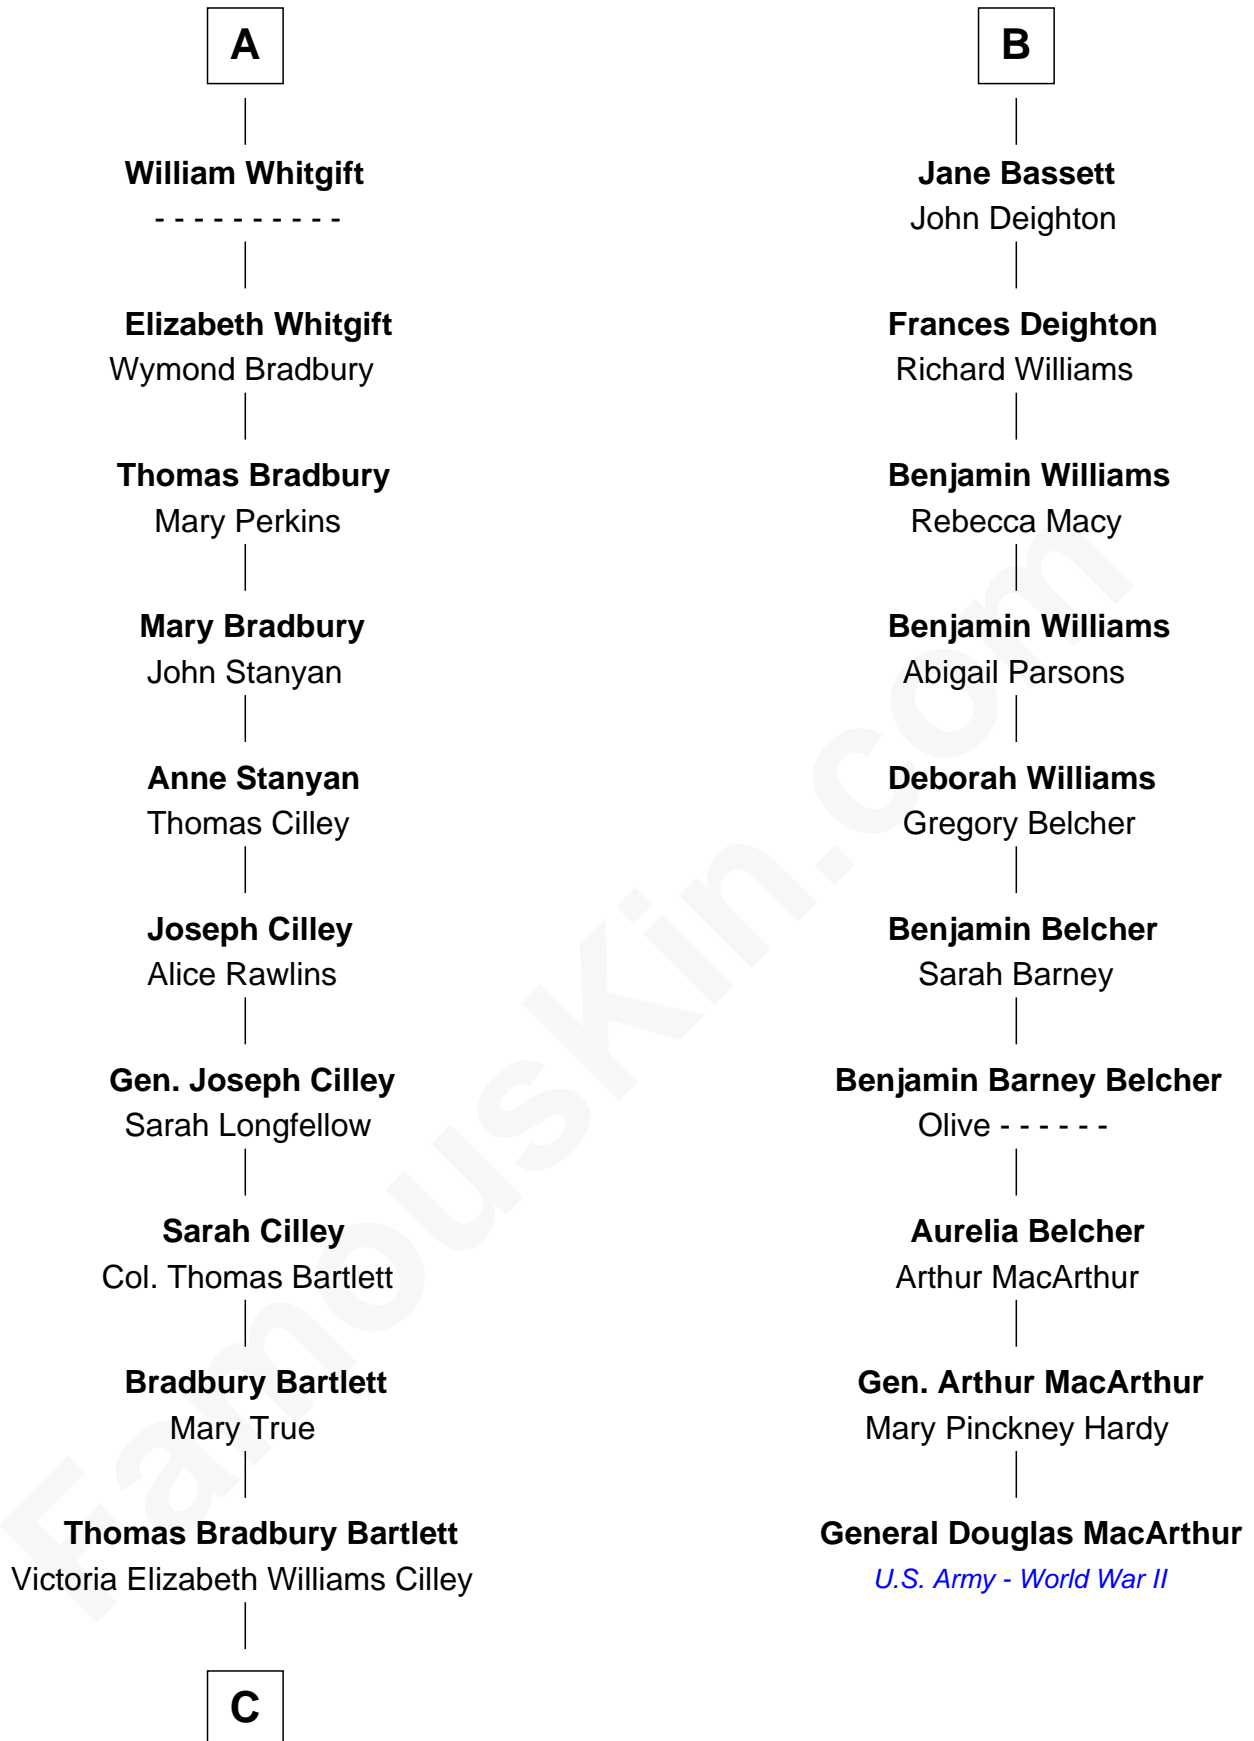

FamousKin.com

Relationship Chart of

Alan Shepard

Mercury and Apollo Astronaut

16th cousin 3 times removed of

General Douglas MacArthur

U.S. Army - World War II

C

—
Annie Elizabeth Bartlett
Frederick Johnson Shepard

—
Alan Bartlett Shepard
Pauline Renza Emerson

—
Alan Shepard
Mercury and Apollo Astronaut

FamousKin.com