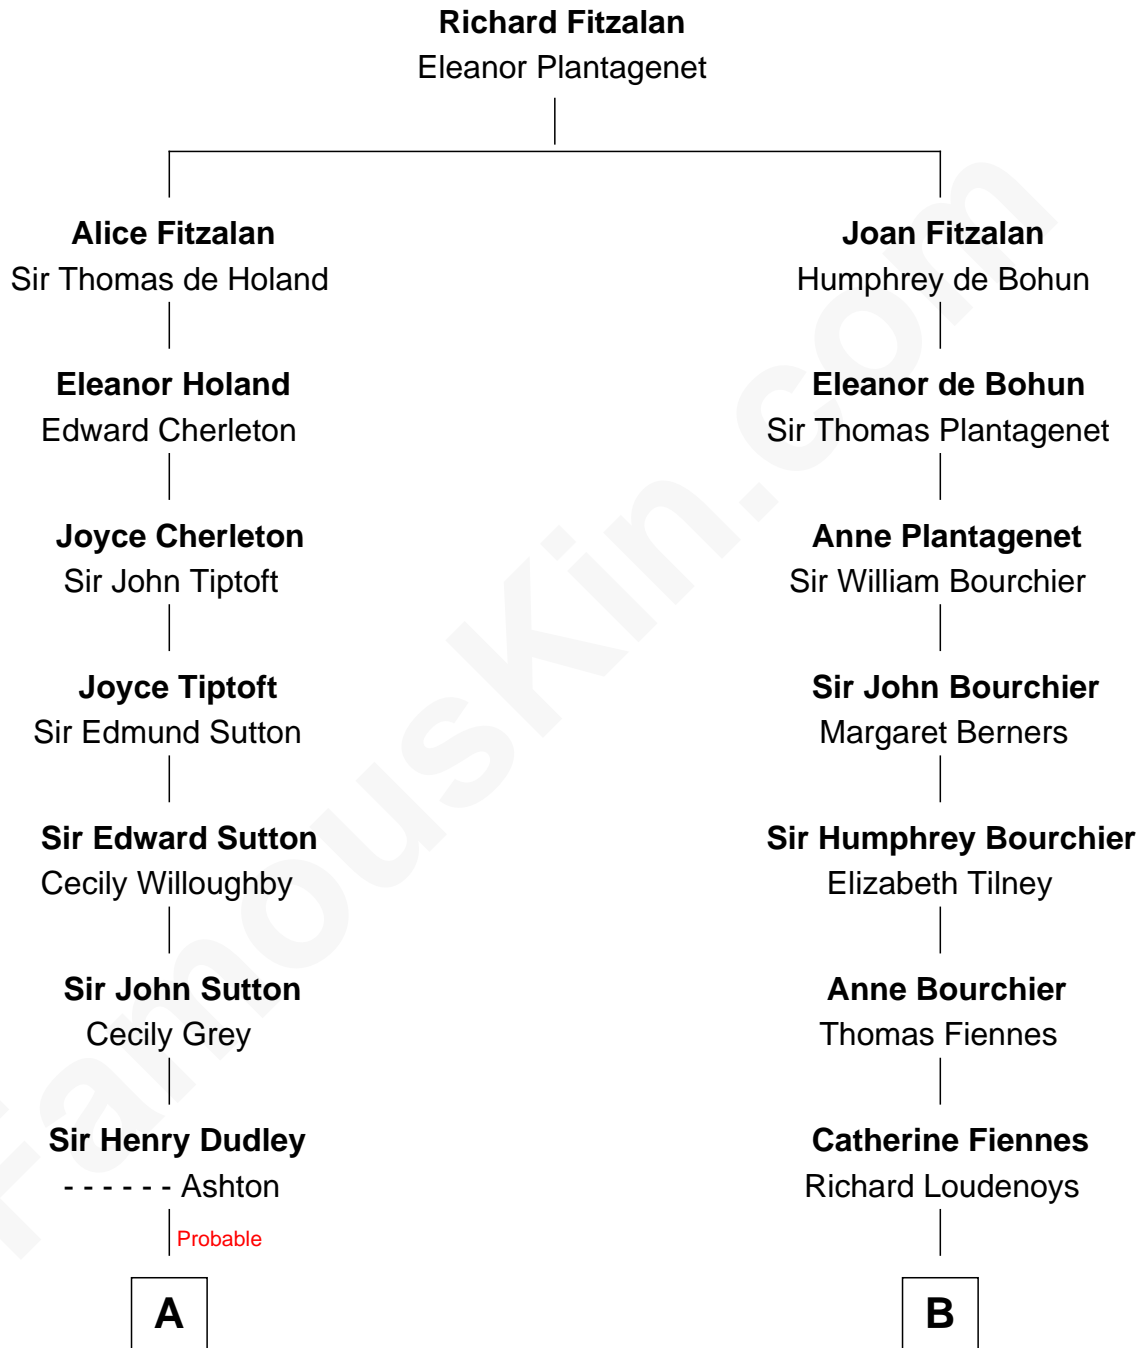

# FamousKin.com Relationship Chart of

**Alan Shepard**

*Mercury and Apollo Astronaut*

18th cousin 1 time removed of

**Frank Lloyd Wright**

*American Architect*

**C**

**Alan Bartlett Shepard**  
Pauline Renza Emerson

**Alan Shepard**  
*Mercury and Apollo Astronaut*

**D**

**Rev. David Wright**  
Abigail Goddard

**William Carey Wright**  
Anna Lloyd Jones

**Frank Lloyd Wright**  
*American Architect*

FamousKin.com