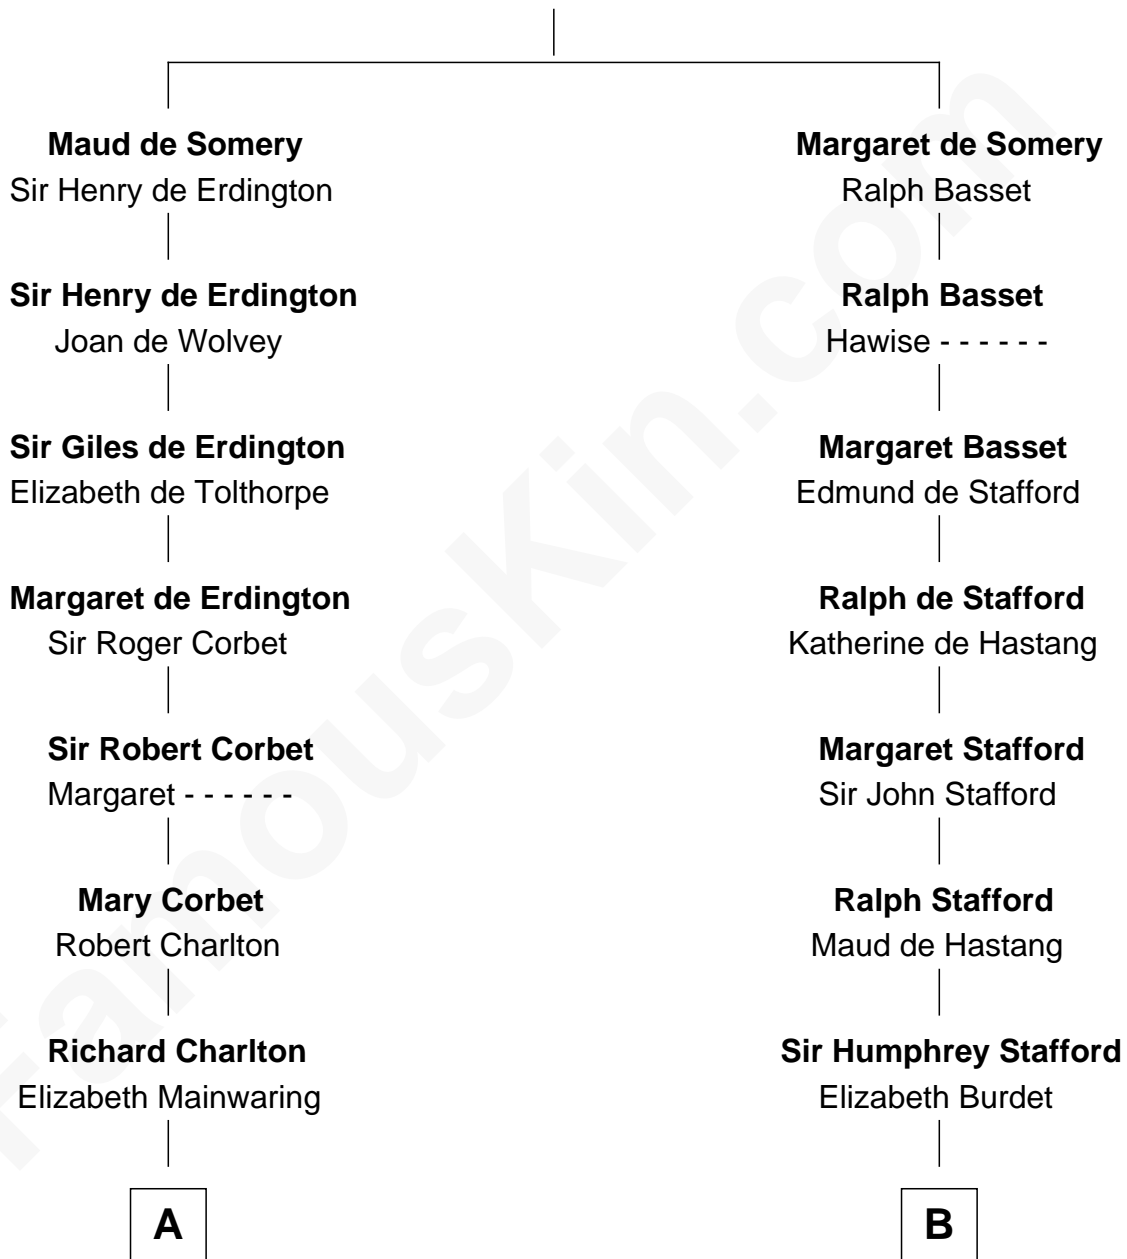

FamousKin.com Relationship Chart of

Alan Shepard

Mercury and Apollo Astronaut

17th cousin 3 times removed of

William Ellery

Signer of the Declaration of Independence

Sir Roger de Somery

Nichole d'Aubenev

C

—
Charles Stillman Emerson

Hannah Maria Emmons

—
Charles Stillman Emerson

Belle Winslow

—
Pauline Renza Emerson

Alan Bartlett Shepard

—
Alan Shepard

Mercury and Apollo Astronaut

FamousKin.com