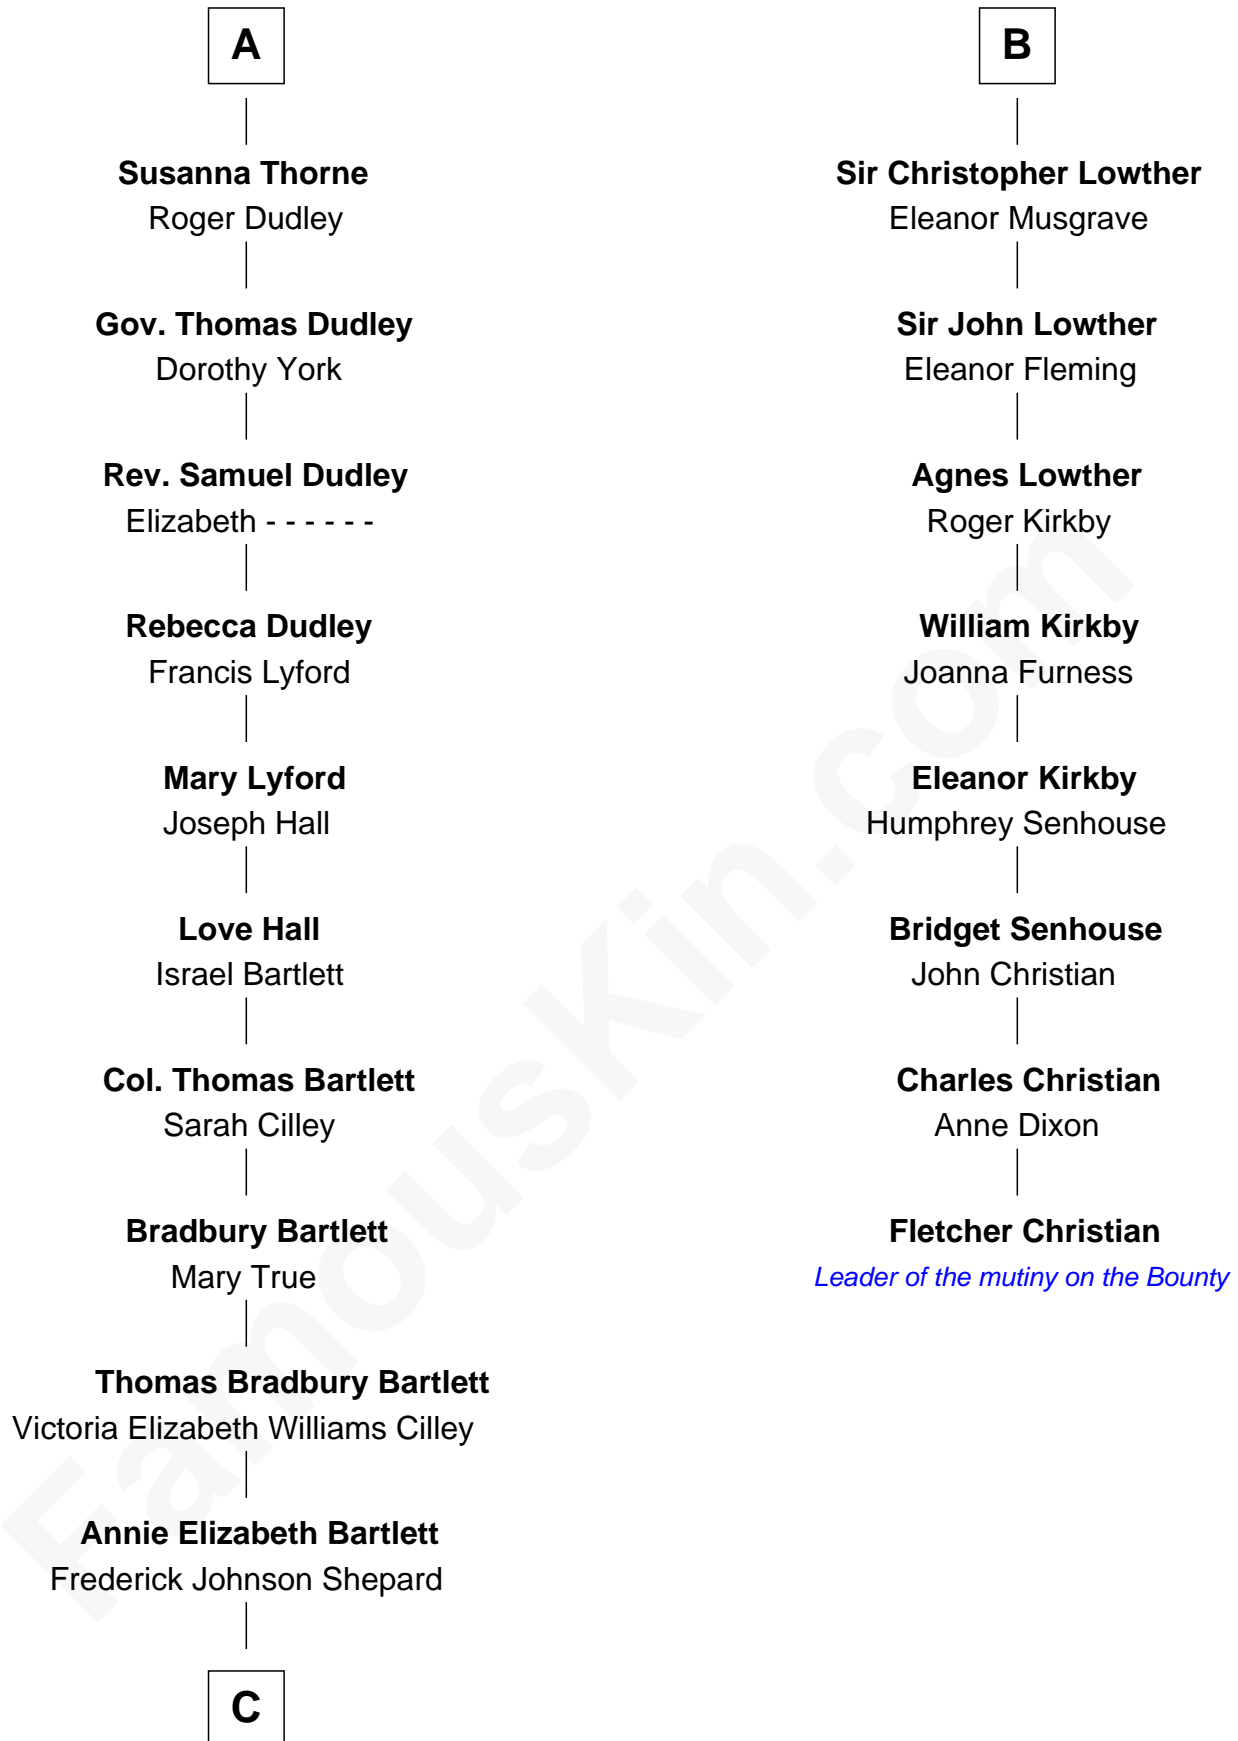

FamousKin.com Relationship Chart of

Alan Shepard

Mercury and Apollo Astronaut

14th cousin 4 times removed of

Fletcher Christian

Leader of the mutiny on the Bounty

C

—
Alan Bartlett Shepard
Pauline Renza Emerson

—
Alan Shepard
Mercury and Apollo Astronaut

FamousKin.com