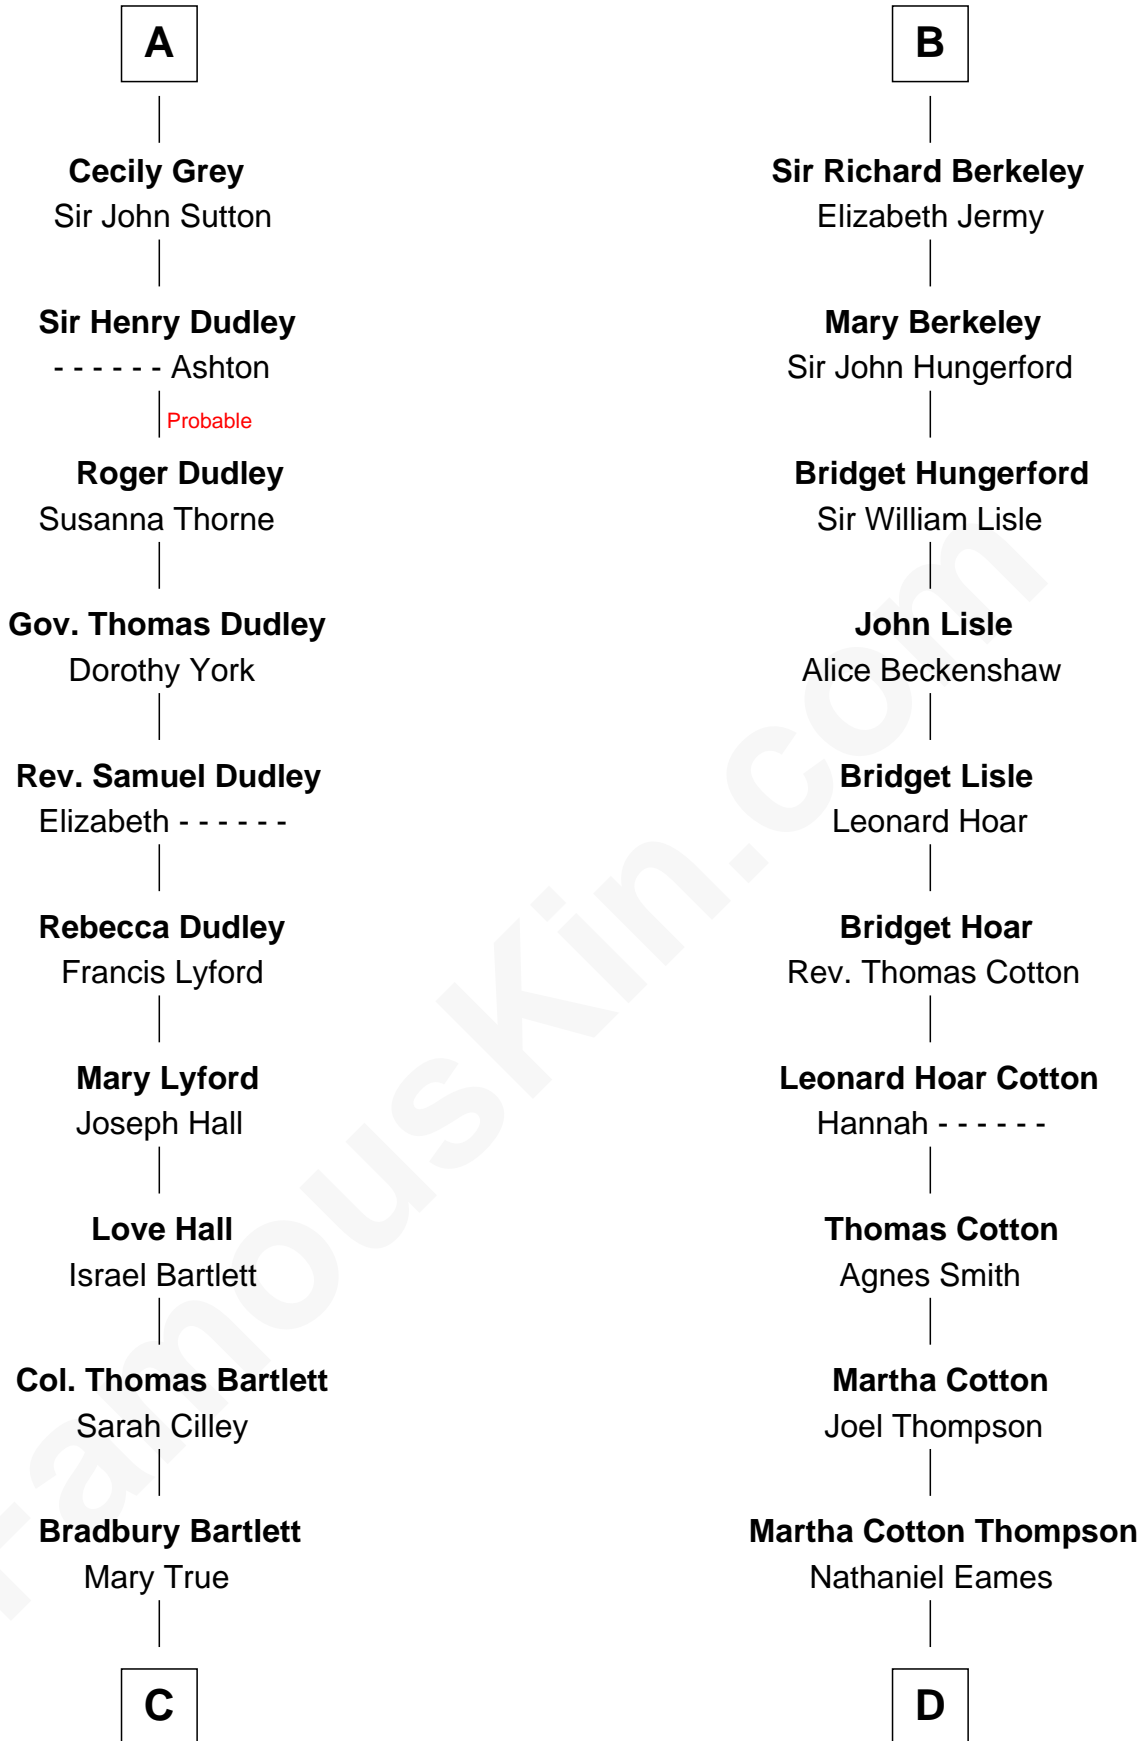

FamousKin.com Relationship Chart of

Alan Shepard

Mercury and Apollo Astronaut

19th cousin 1 time removed of

Clare Eames

Silent Movie Actress

Bartholomew de Badlesmere

Margaret de Clare

Sir William de Bohun

Elizabeth de Bohun

Sir Richard Fitzalan

Elizabeth Fitzalan

Sir Thomas Mowbray

Isabel Mowbray

Sir James Berkeley

Maurice Berkeley

Isabel Mead

Anne Berkeley

Sir William Dennis

Isabel Dennis

Sir John Berkeley

B

C

Thomas Bradbury Bartlett
Victoria Elizabeth Williams Cilley

Annie Elizabeth Bartlett
Frederick Johnson Shepard

Alan Bartlett Shepard
Pauline Renza Emerson

Alan Shepard
Mercury and Apollo Astronaut

D

Ithamer Bellows Eames
Emma Hayden

Harold Hayden Eames
Clare Hamilton