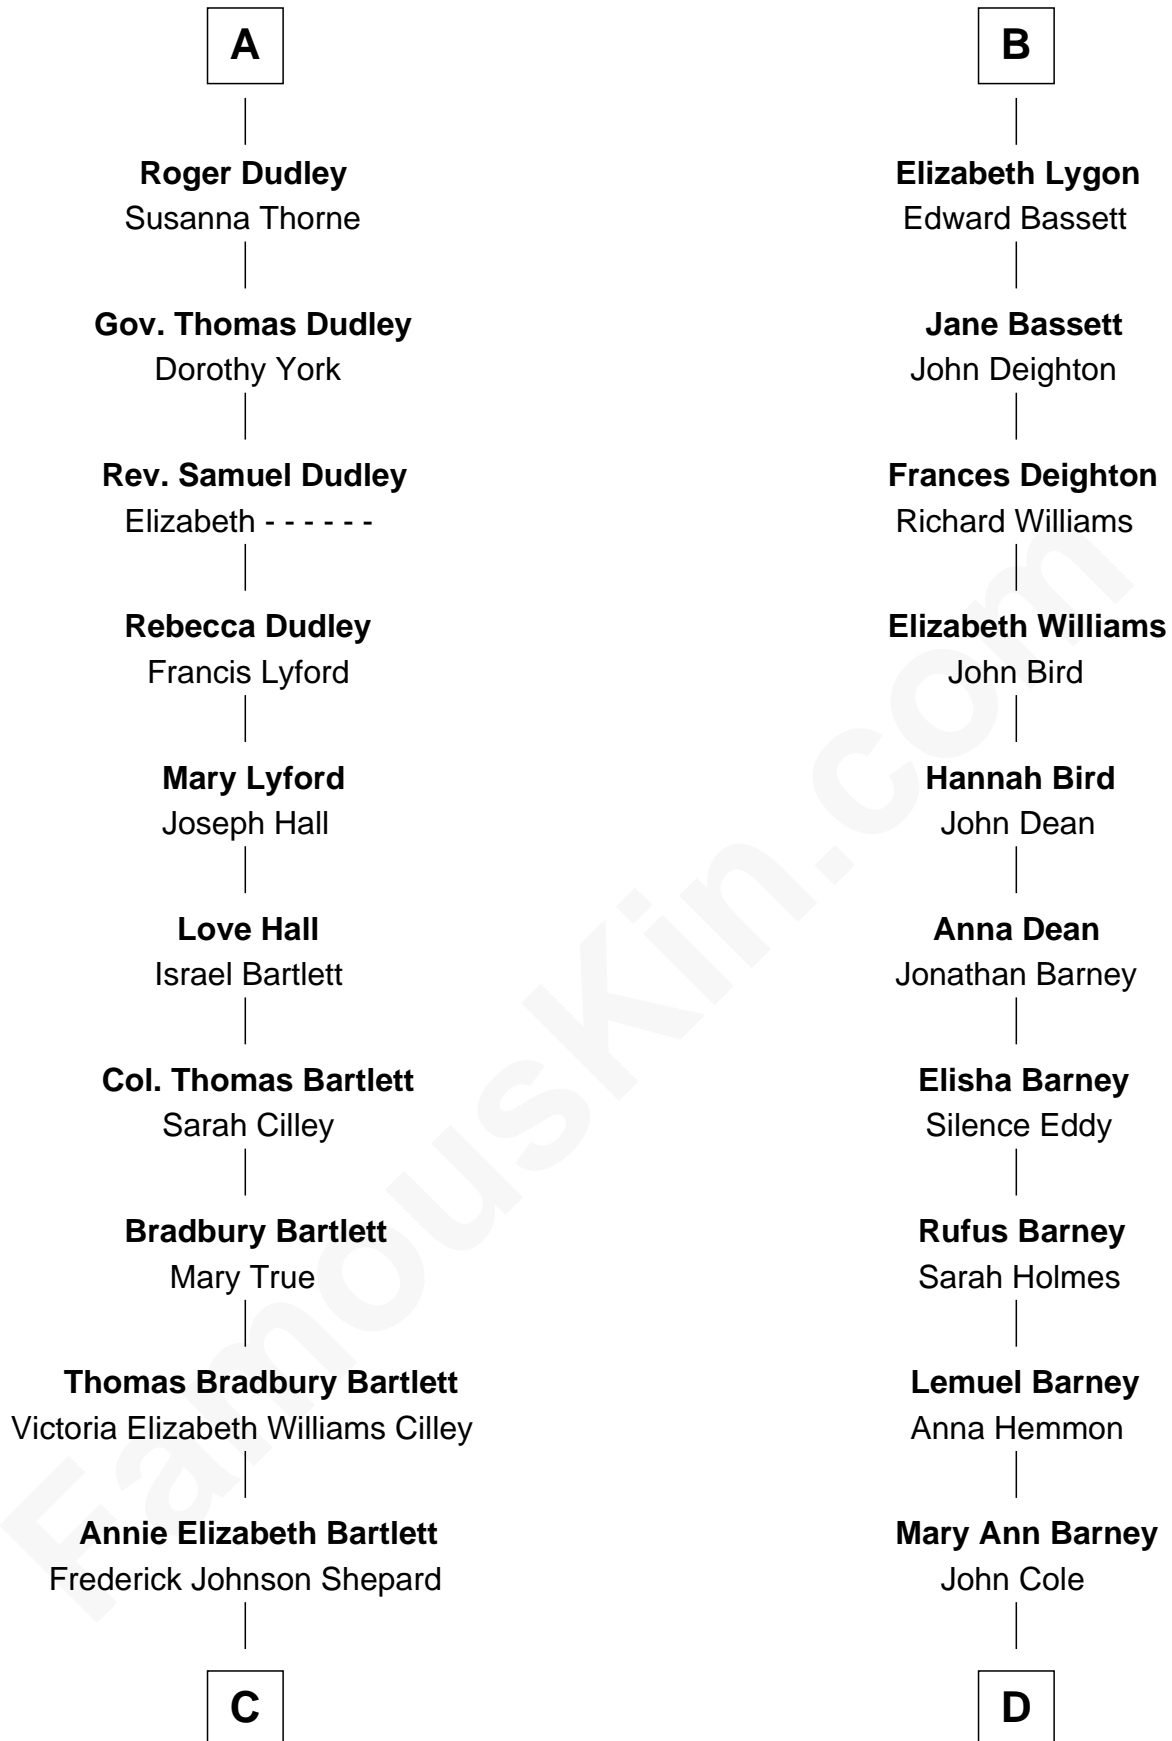

FamousKin.com Relationship Chart of

Alan Shepard

Mercury and Apollo Astronaut

18th cousin 3 times removed of

Michael Lookinland

TV Actor

C

Alan Bartlett Shepard
Pauline Renza Emerson

Alan Shepard
Mercury and Apollo Astronaut

D

Rufus Lemuel Cole
Matilda M. Hall

Nellie M. Cole
John Andrew Lookinland

Orrin Paul Lookinland
Madeline Tait

Paul Russell Lookinland
Karen Ruth McKinney

Michael Lookinland
TV Actor