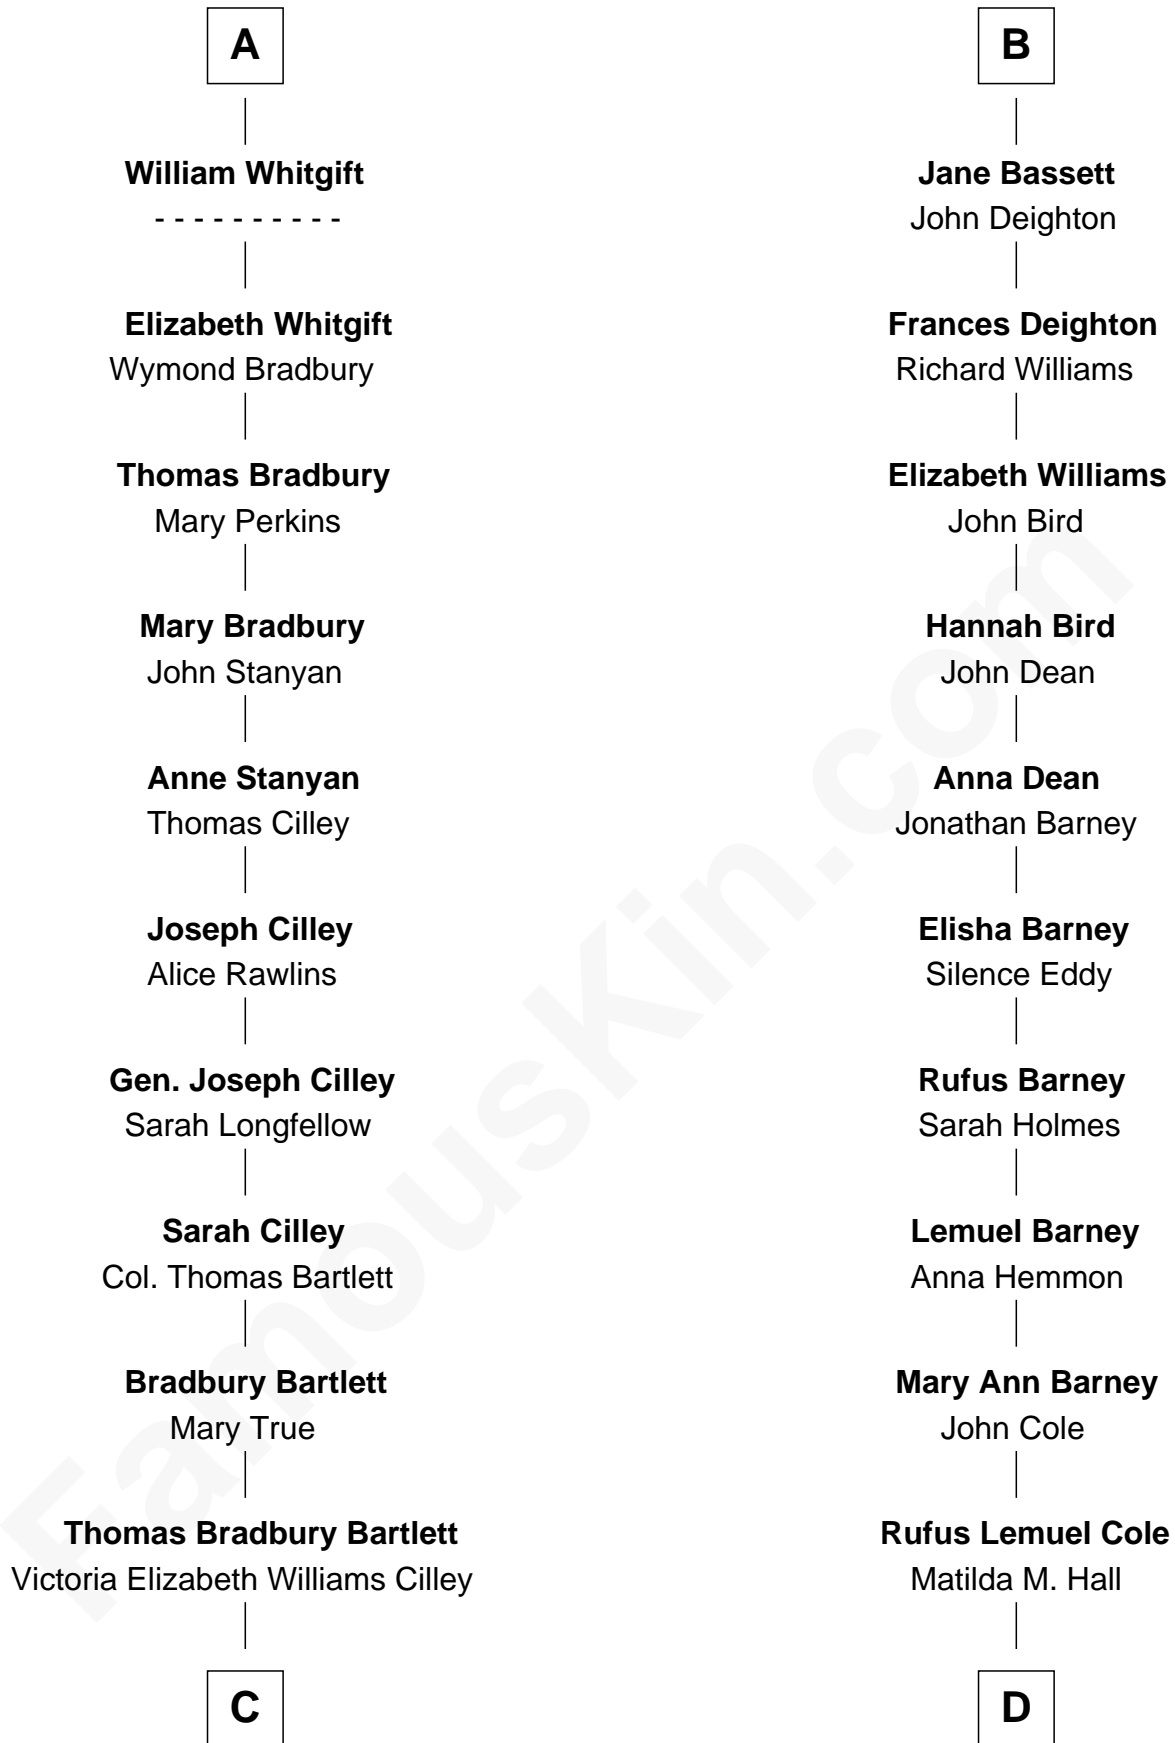

# FamousKin.com Relationship Chart of

**Alan Shepard**

*Mercury and Apollo Astronaut*

19th cousin 1 time removed of

**Michael Lookinland**

*TV Actor*

**C**

**Annie Elizabeth Bartlett**  
Frederick Johnson Shepard

**Alan Bartlett Shepard**  
Pauline Renza Emerson

**Alan Shepard**  
*Mercury and Apollo Astronaut*

**D**

**Nellie M. Cole**  
John Andrew Lookinland

**Orrin Paul Lookinland**  
Madeline Tait

**Paul Russell Lookinland**  
Karen Ruth McKinney