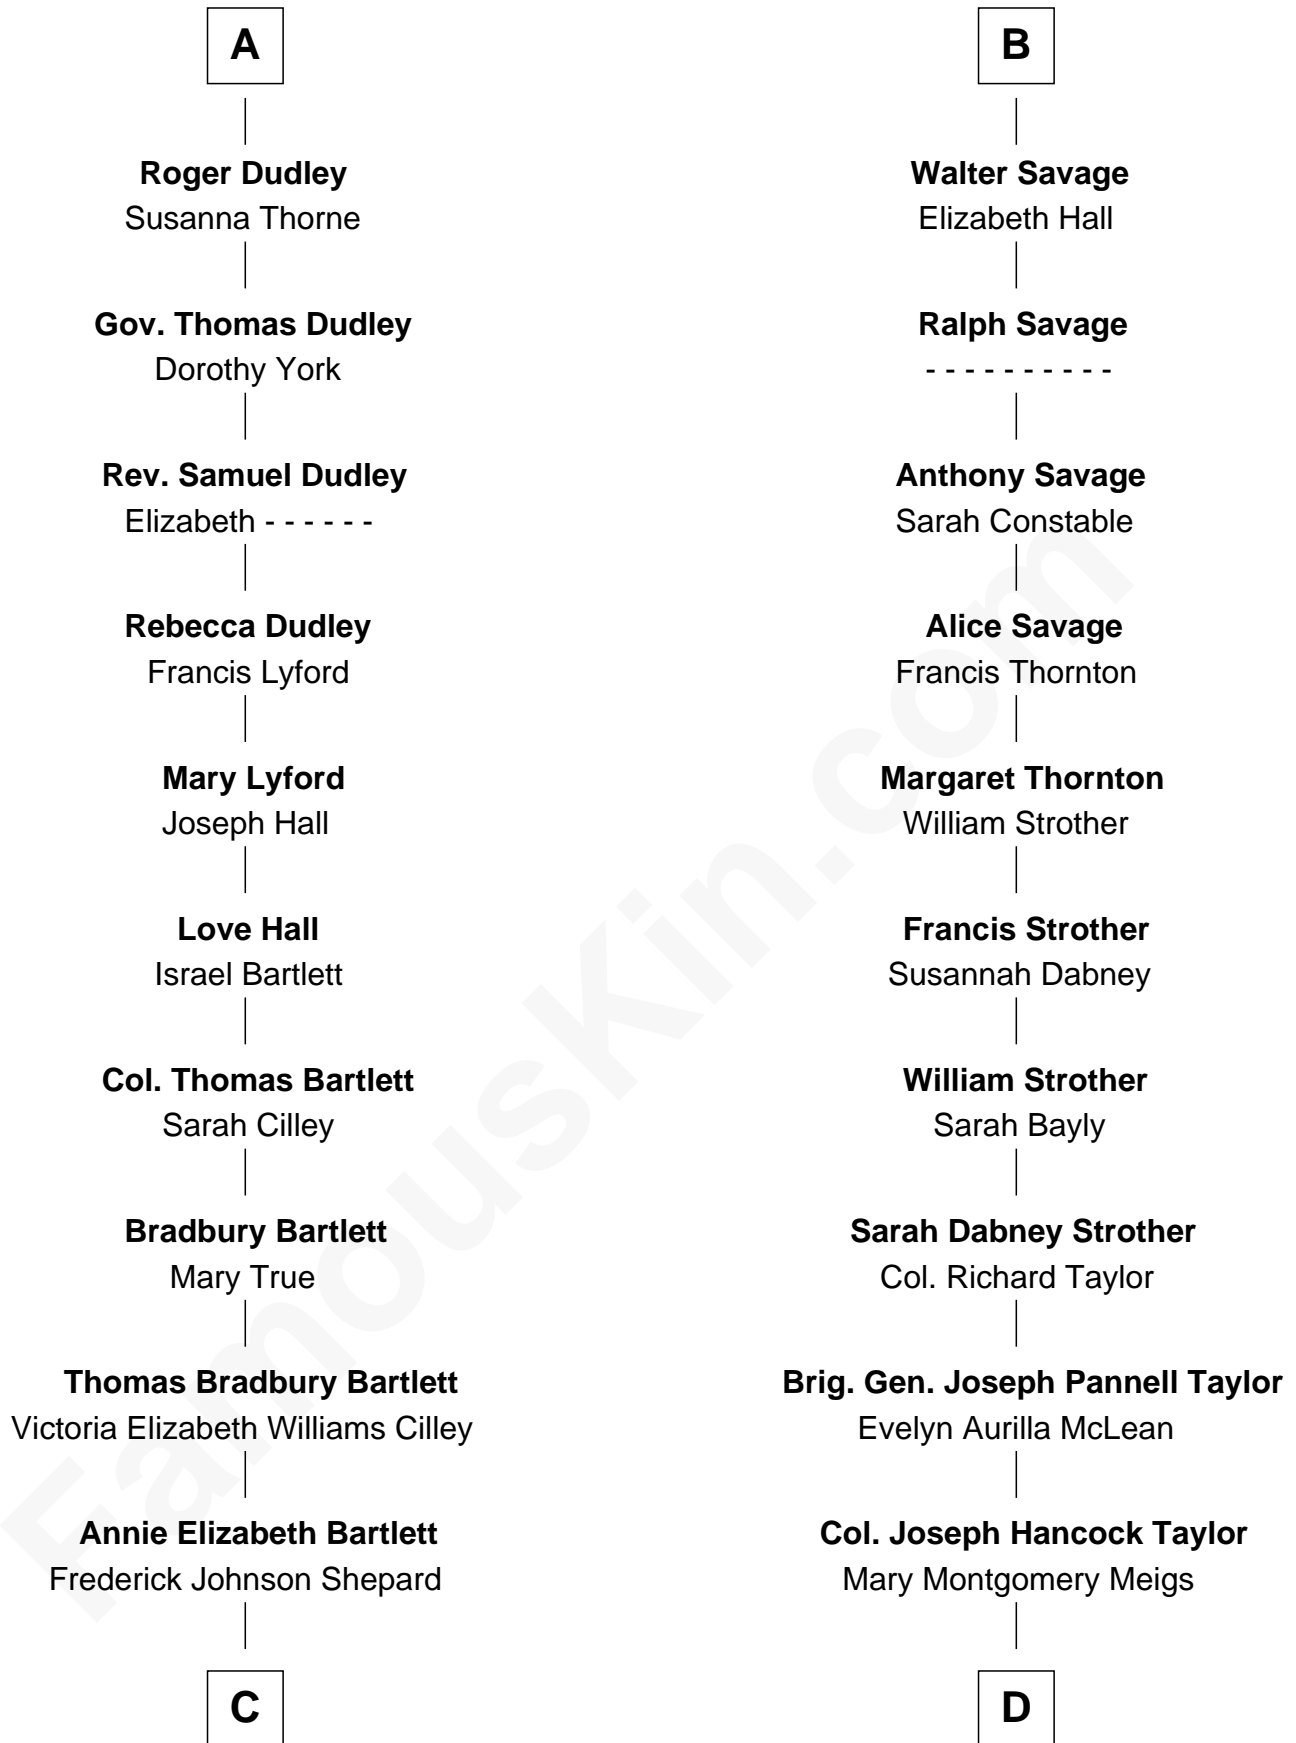

FamousKin.com

Relationship Chart of

Alan Shepard

Mercury and Apollo Astronaut

18th cousin 2 times removed of

Parker Stevenson

TV and Movie Actor

C

Alan Bartlett Shepard
Pauline Renza Emerson

Alan Shepard
Mercury and Apollo Astronaut

D

Evelyn Taylor
Eli Kirk Price

Philip Price
Sarah Meade Harrison

Sarah Meade Price
Richard Stevenson Parker

Parker Stevenson
TV and Movie Actor