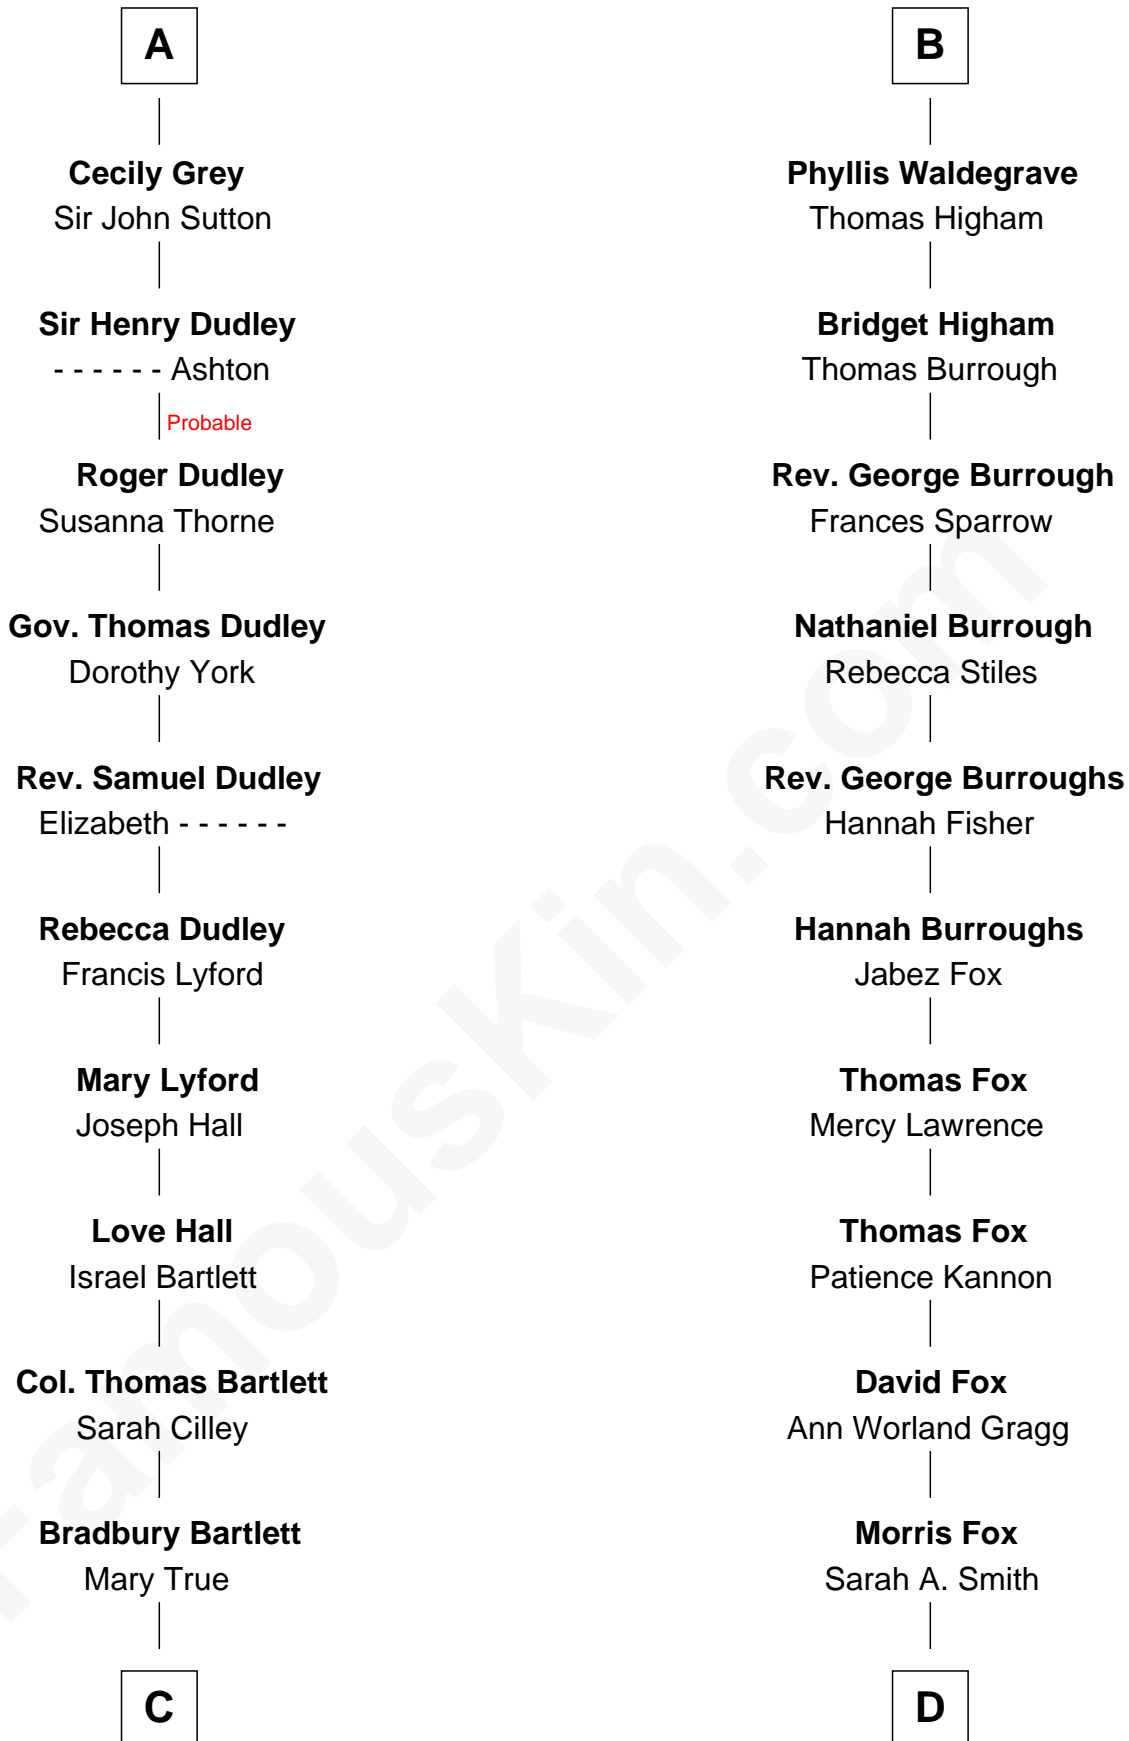

FamousKin.com Relationship Chart of

Alan Shepard

Mercury and Apollo Astronaut

20th cousin of

Bob Moore

Co-Founder, Bob's Red Mill

Bartholomew de Badlesmere

Margaret de Clare

Sir John de Tibetot

Sir Robert de Tibetot

Margaret Deincourt

Elizabeth de Tibetot

Sir Philip le Despencer

Margery Despencer

Sir Roger Wentworth

Henry Wentworth

Elizabeth Howard

Margery Wentworth

Sir William Waldegrave

George Waldegrave

Anne Drury

B

C

Thomas Bradbury Bartlett
Victoria Elizabeth Williams Cilley

Annie Elizabeth Bartlett
Frederick Johnson Shepard

Alan Bartlett Shepard
Pauline Renza Emerson

Alan Shepard
Mercury and Apollo Astronaut

D

Violette Fox
Daniel Francis Learnard

Clinton Morris Learnard
Gertrude Maud Yost